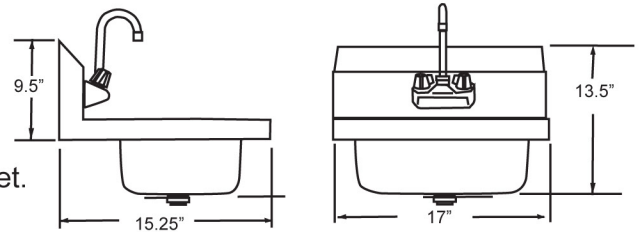

### Standard Models

Made of high 20 gauge 304 quality stainless steel. Comes with a 6 1/2" backsplash and mounting brackets faucet. Also available with side splashes.

### Stainless Steel Hand Sink

ITEM	DESCRIPTION	BOWL DIMENSIONS (LWH)	WEIGHT	DIMENSIONS (DWH)	PACKAGING DIMENSIONS
22122	Hand sink with faucet	13.75" x 9.75" x 5.5"	7 lbs.	15.25" x 17" x 13.5"	17" x 18" x 14"
37867	Hand sink with faucet and side splashes	14" x 10" x 6"	7 lbs.	15.25" x 17" x 13.5"	17" x 18" x 14"
14336	Handsink only				
23703	Faucet for HSK101 4" OC				
14337	Drain plug				
31282	Replacement hot cartridge for 22122				
31283	Replacement cold cartridge for 22122				

### Stainless Steel Sinks with Knee Valves

ITEM	DESCRIPTION	BOWL DIMENSIONS (DWH)	WEIGHT	DIMENSIONS (DWH)	PACKAGING DIMENSIONS
22288	Hand sink with knee valve assembly	9 3/4" x 14" x 5.25"	19 lbs.	15 3/8" x 17" x 15 1/8"	16" x 18" x 18"
37868	Hand sink with knee valve assembly and side splashes	9 3/4" x 14" x 5.25"	19 lbs.	15 3/8" x 17" x 15 1/8"	16" x 18" x 18"
19728	Hand sink with one hole				
21123	Knee Valve Assembly				
14337	Drain plug for hand sink				
28680	Replacement hot cartridge for 22288				

## Pedestal Sinks

Made of high quality 16 gauge 304 stainless steel. Comes with a 7.75" Backsplash, 34" pedestal, foot pedal control valve and faucet. Also available with side splashes.

Stainless Steel Pedestal Sink		
ITEM	23515	27180
DESCRIPTION	Pedestal sink	Pedestal sink with side splashes
BOWL DIMENSIONS (DWH)	16" x 13.75" x 5.75"	16" x 13.75" x 5.75"
WEIGHT	50 lbs.	50 lbs.
DIMENSIONS (DWH)	13.75" x 18" x 41.75"	13.75" x 18" x 41.75"
GROSS DIMENSIONS	22" x 18" x 43"	22" x 18" x 43"
Replacement Hot Cartridge for Pedestal Sink		
ITEM	28680	28681
DESCRIPTION	Replacement hot cartridge for 23515 / 27180	Replacement cold cartridge for 23515 / 27180