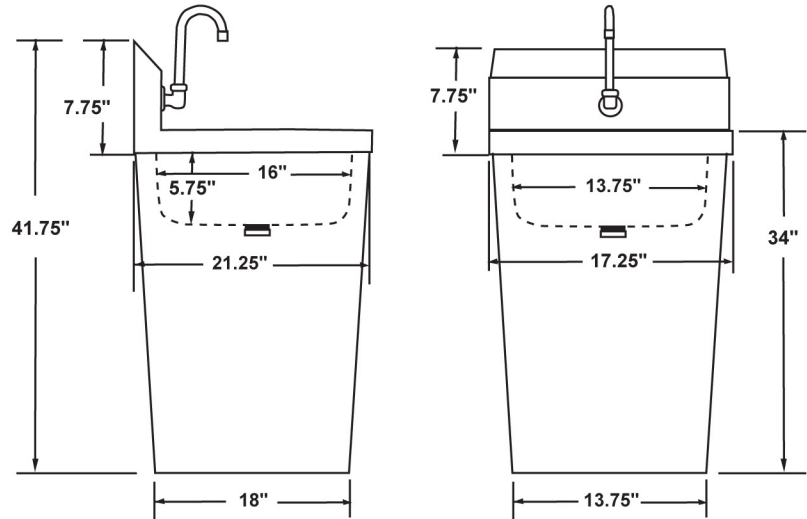

### Stainless Steel Hand Sink

ITEM	DESCRIPTION	BOWL DIMENSIONS (LWH)	WEIGHT	DIMENSIONS (DWH)	PACKAGING DIMENSIONS
22122	Hand sink with faucet	13.75" x 9.75" x 5.5"	7 lbs.	15.25" x 17" x 13.5"	17" x 18" x 14"
37867	Hand sink with faucet and side splashes	14" x 10" x 6"	7 lbs.	15.25" x 17" x 13.5"	17" x 18" x 14"
14336	Handsink only				
23703	Faucet for HSK101 4" OC				
14337	Drain plug				
31282	Replacement hot cartridge for 22122				
31283	Replacement cold cartridge for 22122				

### Sinks with Knee Valves

Hand sink with faucet. Made of high quality 20 and 18 gauge 304 stainless steel. Also available with side splashes.

### Stainless Steel Sinks with Knee Valves

ITEM	DESCRIPTION	BOWL DIMENSIONS (DWH)	WEIGHT	DIMENSIONS (DWH)	PACKAGING DIMENSIONS
22288	Hand sink with knee valve assembly	9 3/4" x 14" x 5.25"	19 lbs.	15 3/8" x 17" x 15 1/8"	16" x 18" x 18"
37868	Hand sink with knee valve assembly and side splashes	9 3/4" x 14" x 5.25"	19 lbs.	15 3/8" x 17" x 15 1/8"	16" x 18" x 18"
19728	Hand sink with one hole				
21123	Knee Valve Assembly				
14337	Drain plug for hand sink				
28680	Replacement hot cartridge for 22288				

## Pedestal Sinks

Made of high quality 16 gauge 304 stainless steel. Comes with a 7.75" Backsplash, 34" pedestal, foot pedal control valve and faucet. Also available with side splashes.

Stainless Steel Pedestal Sink		
ITEM	23515	27180
DESCRIPTION	Pedestal sink	Pedestal sink with side splashes
BOWL DIMENSIONS (DWH)	16" x 13.75" x 5.75"	16" x 13.75" x 5.75"
WEIGHT	50 lbs.	50 lbs.
DIMENSIONS (DWH)	13.75" x 18" x 41.75"	13.75" x 18" x 41.75"
GROSS DIMENSIONS	22" x 18" x 43"	22" x 18" x 43"
Replacement Hot Cartridge for Pedestal Sink		
ITEM	28680	28681
DESCRIPTION	Replacement hot cartridge for 23515 / 27180	Replacement cold cartridge for 23515 / 27180