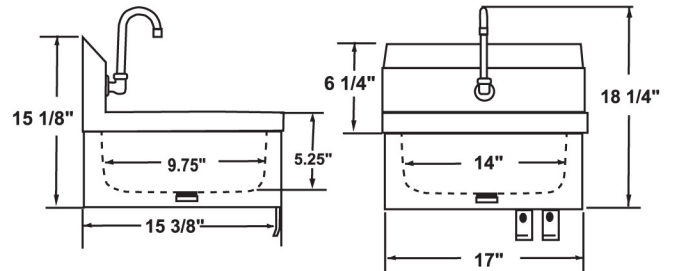

### Standard Models

Made of high 20 gauge 304 quality stainless steel. Comes with a 6 1/2" backsplash and mounting brackets faucet. Also available with side splashes.

### Stainless Steel Hand Sink

ITEM	DESCRIPTION	BOWL DIMENSIONS (LWH)	WEIGHT	DIMENSIONS (DWH)	PACKAGING DIMENSIONS
22122	Hand sink with faucet	13.75" x 9.75" x 5.5"	7 lbs.	15.25" x 17" x 13.5"	17" x 18" x 14"
37867	Hand sink with faucet and side splashes	14" x 10" x 6"	7 lbs.	15.25" x 17" x 13.5"	17" x 18" x 14"
14336	Handsink only				
23703	Faucet for HSK101 4" OC				
14337	Drain plug				
31282	Replacement hot cartridge for 22122				
31283	Replacement cold cartridge for 22122				

### Stainless Steel Sinks with Knee Valves

ITEM	DESCRIPTION	BOWL DIMENSIONS (DWH)	WEIGHT	DIMENSIONS (DWH)	PACKAGING DIMENSIONS
22288	Hand sink with knee valve assembly	9 3/4" x 14" x 5.25"	19 lbs.	15 3/8" x 17" x 15 1/8"	16" x 18" x 18"
37868	Hand sink with knee valve assembly and side splashes	9 3/4" x 14" x 5.25"	19 lbs.	15 3/8" x 17" x 15 1/8"	16" x 18" x 18"
19728	Hand sink with one hole				
21123	Knee Valve Assembly				
14337	Drain plug for hand sink				
28680	Replacement hot cartridge for 22288				

## Pedestal Sinks

Made of high quality 16 gauge 304 stainless steel. Comes with a 7.75" Backsplash, 34" pedestal, foot pedal control valve and faucet. Also available with side splashes.

Stainless Steel Pedestal Sink		
ITEM	23515	27180
DESCRIPTION	Pedestal sink	Pedestal sink with side splashes
BOWL DIMENSIONS (DWH)	16" x 13.75" x 5.75"	16" x 13.75" x 5.75"
WEIGHT	50 lbs.	50 lbs.
DIMENSIONS (DWH)	13.75" x 18" x 41.75"	13.75" x 18" x 41.75"
GROSS DIMENSIONS	22" x 18" x 43"	22" x 18" x 43"
Replacement Hot Cartridge for Pedestal Sink		
ITEM	28680	28681
DESCRIPTION	Replacement hot cartridge for 23515 / 27180	Replacement cold cartridge for 23515 / 27180