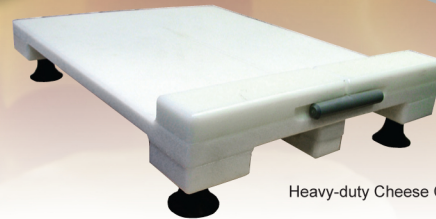

SERVING THE FOOD INDUSTRY SINCE 1951

CHEESE CUTTER AND CUTTER ACCESSORIES

Plastic Cheese Cutter

Stainless Steel Cheese Cutter

Heavy-duty Cheese Cutter

The floating wire design allows for a smooth action with all types of cheese. Available in plastic or stainless steel, all models offer dependability and ease of cleaning.

	Plastic Cheese Cutter	Stainless Steel Cheese Cutter	Heavy-duty Cheese Cutter 20" x 18"	Heavy-duty Cheese Cutter 24" x 24"
ITEM	11399	11400	16625	24573
DESCRIPTION	Plastic	Stainless Steel	Heavy-Duty Cheese Cutter	Heavy-Duty Cheese Cutter
WEIGHT	5 lbs.	6 lbs.	8.5 lbs.	18 lbs
PACKAGING WEIGHT	6 lbs.	8 lbs.	10 lbs.	19 lbs.
DIMENSIONS (DWH)	14" x 11" x 4" / 35.6 x 28 x 10 cm	14" x 11" x 4" / 35.6 x 28 x 10 cm	20" x 18" x 4" / 51 x 45.7 x 10 cm	24" x 24" x 4" / 61 x 61 x 10 cm
PACKAGING DIMENSIONS	4" x 11" x 5" / 10 x 28 x 12.7 cm	14" x 11" x 5" / 35.6 x 28 x 12.7 cm	20" x 18" x 4" / 51 x 45.7 x 10 cm	24" x 24" x 4" / 61 x 61 x 10 cm