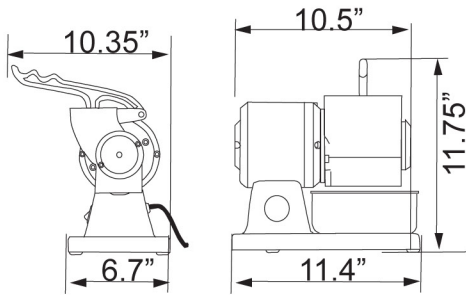

FOOD EQUIPMENT

EUROPEAN LIGHT AND MODERATE-DUTY
STAINLESS STEEL CHEESE GRATERS

NELLA

Item: 11401/ 21719