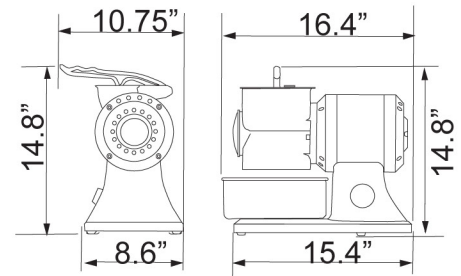

Item: 11404/ 11405/ 39884

Item: 11403

Item 39884
Comes with a brake motor

TECHNICAL SPECIFICATION

ITEM	MODEL	HP	ELECTRICAL	MICROSWITCH	WEIGHT	PACKAGING WEIGHT	DIMENSIONS (DWH)	PACKAGING DIMENSIONS
11401	GR-IT-0373	0.5	110V/60/1	No	16 lbs./ 7.3 kg	20 lbs./ 9 kg	10.35" x 11.4" x 11.75" 26 x 29 x 30 cm	12" x 11" x 14" 30.5 x 28 x 35.6 cm
21719	GR-IT-0373-M	0.5	110V/60/1	Yes	16 lbs./ 7.3 kg	20 lbs./ 9 kg	10.35" x 11.4" x 11.75" 26 x 29 x 11.75 cm	12" x 11" x 14" 30.5 x 28 x 35.6 cm
11403	GR-IT-1119	1.5	110V/60/1	No	42 lbs./ 19 kg	49 lbs./ 22 kg	10.75" x 15.4" x 14.8" 27 x 39 x 27.6 cm	19" x 12" x 20" 48 x 30.5 x 51 cm
11404	GR-IT-0746-M	1	110V/60/1	Yes	36 lbs./ 16 kg	43 lbs./ 19.5 kg	10.75" x 15.4" x 14.8" 27 x 39 x 27.6 cm	16" x 13" x 16" 40.6 x 33 x 40.6 cm
11405	GR-IT-1119-M	1.5	110V/60/1	Yes	44 lbs./ 20 kg	49 lbs./ 22 kg	10.75" x 15.4" x 14.8" 27 x 39 x 27.6 cm	19" x 12" x 20" 48 x 30.5 x 51 cm
39884	GR-IT-1119-B	1.5	110V/60/1	Yes	44 lbs./ 20 kg	49 lbs./ 22 kg	10.75" x 15.4" x 14.8" 27 x 39 x 27.6 cm	19" x 12" x 20" 48 x 30.5 x 51 cm