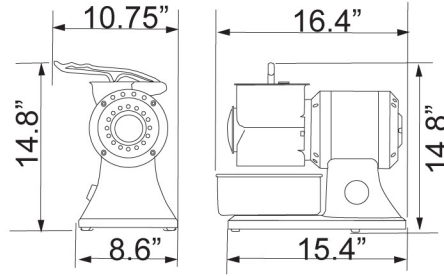

Item: 11404/ 11405/ 39884

Item: 11403

Item 39884
Comes with a brake motor

TECHNICAL SPECIFICATION

ITEM	MODEL	HP	ELECTRICAL	MICROSWITCH	WEIGHT	PACKAGING WEIGHT	DIMENSIONS (DWH)	PACKAGING DIMENSIONS
11401	GR-IT-0373	0.5	110V/60/1	No	16 lbs./ 7.3 kg	20 lbs./ 9 kg	10.35" x 11.4" x 11.75" 26 x 29 x 30 cm	12" x 11" x 14" 30.5 x 28 x 35.6 cm
21719	GR-IT-0373-M	0.5	110V/60/1	Yes	16 lbs./ 7.3 kg	20 lbs./ 9 kg	10.35" x 11.4" x 11.75" 26 x 29 x 11.75 cm	12" x 11" x 14" 30.5 x 28 x 35.6 cm
11403	GR-IT-1119	1.5	110V/60/1	No	42 lbs./ 19 kg	49 lbs./ 22 kg	10.75" x 15.4" x 14.8" 27 x 39 x 27.6 cm	19" x 12" x 20" 48 x 30.5 x 51 cm
11404	GR-IT-0746-M	1	110V/60/1	Yes	36 lbs./ 16 kg	43 lbs./ 19.5 kg	10.75" x 15.4" x 14.8" 27 x 39 x 27.6 cm	16" x 13" x 16" 40.6 x 33 x 40.6 cm
11405	GR-IT-1119-M	1.5	110V/60/1	Yes	44 lbs./ 20 kg	49 lbs./ 22 kg	10.75" x 15.4" x 14.8" 27 x 39 x 27.6 cm	19" x 12" x 20" 48 x 30.5 x 51 cm
39884	GR-IT-1119-B	1.5	110V/60/1	Yes	44 lbs./ 20 kg	49 lbs./ 22 kg	10.75" x 15.4" x 14.8" 27 x 39 x 27.6 cm	19" x 12" x 20" 48 x 30.5 x 51 cm