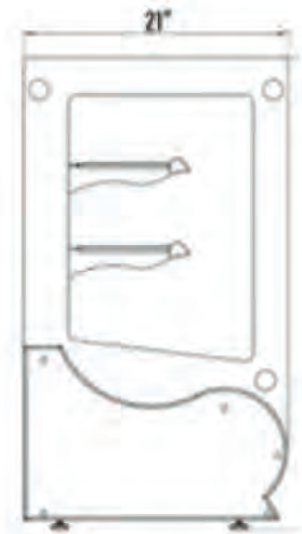

## SQUARE GLASS SELF-SERVE COUNTERTOP DISPLAY CASE

Ideal for cafés, restaurants & convenience stores

**NEW AIR**  
REFRIGERATION

### FEATURES

Double tempered glass x 4 sides

LED lighting above and below each shelf

Digital controller and LED display

2 adjustable glass shelves

Front and back self-serve sliding doors

Ventilated cooling system & automatic defrost

Stabilizing feet

# SPECIFICATIONS

Capacity (Cu. ft)	9
Capacity (Litres)	255
Exterior Dimensions (in)	47.75" (w) x 20.75" (d) x 27.75" (h)
Interior Dimensions (in)	43.5" (w) *16.25" (d) x 22" (h)
Packaging Dimension (in)	50.25" (w) x 23.75" (d) x 44" (h)
Net/Gross Weight (lbs)	256/293
Doors	2 x front doors/2 x back doors
Stabalizing Feet	4
Adjustable Shelves	2 glass shelves
Shelf Dimensions (in)	42.75" (w) x 11.75" (d)
Shelf Capacity (lbs) (lbs)	22
Temperature (°C)	(0°C) - (12°C)
Ambiant Temperature	≤30°C
Ambiant Humidity	≤55%
Refrigerant (CFC-Free)	R290
Power (W)	305
Amperage	3.1
Voltage (V)	110-120V/60Hz
Plug Type	NEMA 5-15P