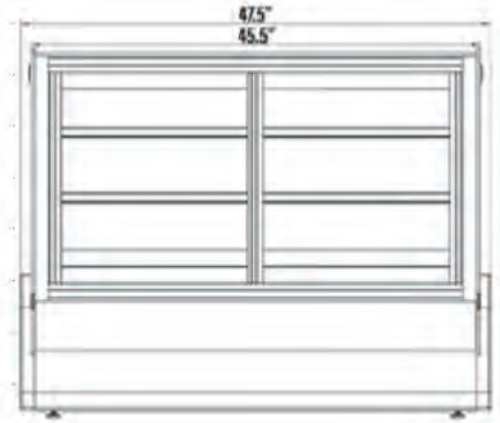

# SPECIFICATIONS

Capacity (Cu. ft)	9
Capacity (Litres)	255
Exterior Dimensions (in)	47.75" (w) x 20.75" (d) x 27.75" (h)
Interior Dimensions (in)	43.5" (w) *16.25" (d) x 22" (h)
Packaging Dimension (in)	50.25" (w) x 23.75" (d) x 44" (h)
Net/Gross Weight (lbs)	256/293
Doors	2 x front doors/2 x back doors
Stabalizing Feet	4
Adjustable Shelves	2 glass shelves
Shelf Dimensions (in)	42.75" (w) x 11.75" (d)
Shelf Capacity (lbs) (lbs)	22
Temperature (°C)	(0°C) - (12°C)
Ambiant Temperature	≤30°C
Ambiant Humidity	≤55%
Refrigerant (CFC-Free)	R290
Power (W)	305
Amperage	3.1
Voltage (V)	110-120V/60Hz
Plug Type	NEMA 5-15P