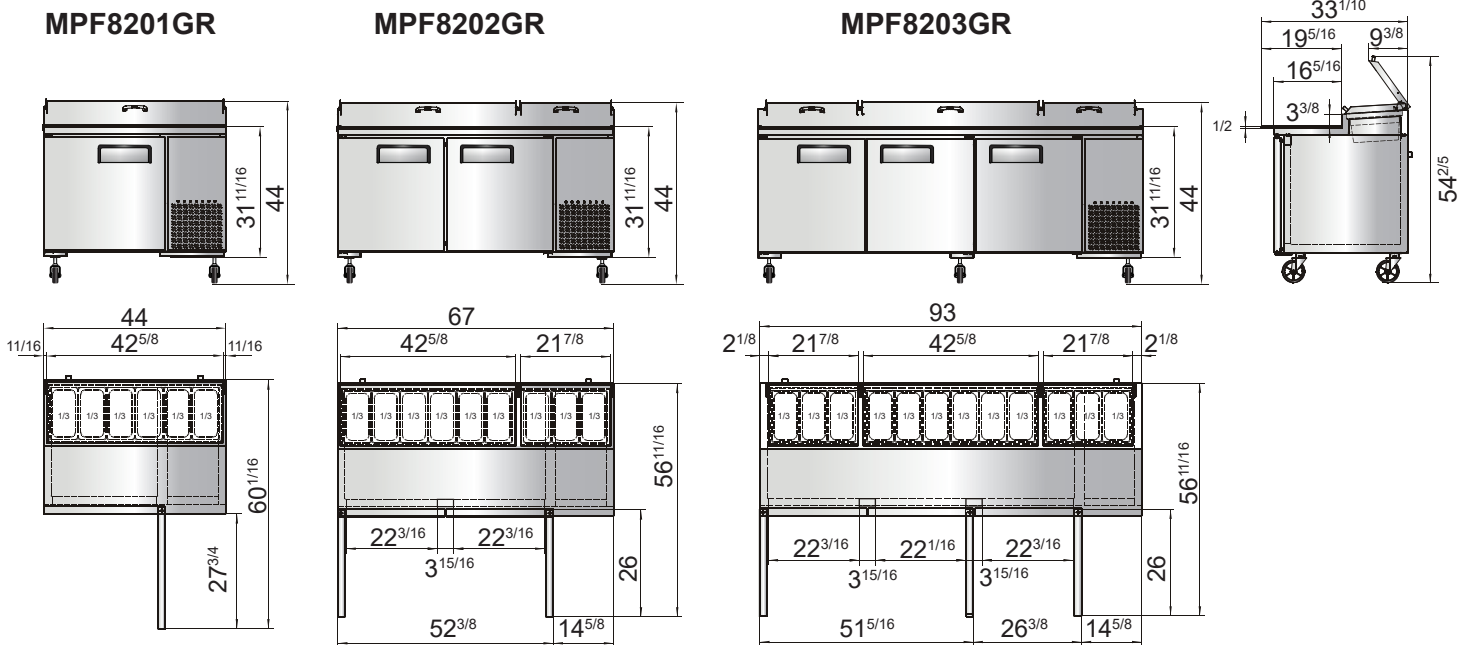

## SPECIFICATIONS

| Models    | Door | Capacity (Cu.Ft.) | Shelves | Casters (inch) | Rated Current (A) | Voltage (V/Hz/Ph) | HP  | Refrigerant | Exterior Dimensions (inch) | Net Weight (lbs) | Gross Weight (lbs) |
|-----------|------|-------------------|---------|----------------|-------------------|-------------------|-----|-------------|----------------------------|------------------|--------------------|
| MPF8201GR | 1    | 9.7               | 2       | 5              | 2.3               | 115/60/1          | 1/7 | R290        | 44×33 <sup>1/10</sup> ×44  | 238              | 295                |
| MPF8202GR | 2    | 18.5              | 4       | 5              | 2.8               | 115/60/1          | 1/5 | R290        | 67×33 <sup>1/10</sup> ×44  | 335              | 406                |
| MPF8203GR | 3    | 28.4              | 6       | 5              | 3.1               | 115/60/1          | 1/4 | R290        | 93×33 <sup>1/10</sup> ×44  | 428              | 527                |

## PLAN VIEW

Casters

Epoxy shelves

Stainless steel pans

Temperature control

**NEMA 5-15P**