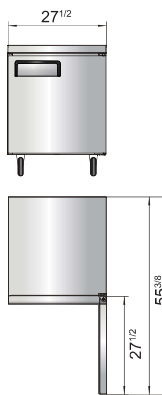

PLAN VIEW

MGF8401GR