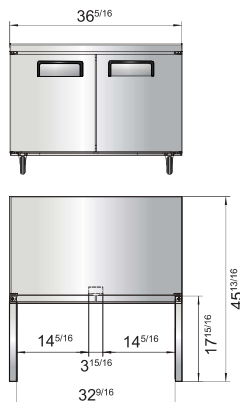

New Jersey, Ohio, Texas, Washington

SPECIFICATIONS

Models	Door	Capacity (Cu.Ft.)	Shelves	Casters (inch)	Rated Current (A)	Voltage (V/Hz/Ph)	HP	Refrigerant	Exterior Dimensions (inch)	Net Weight (lbs)	Gross Weight (lbs)
MGF24RGR	1	4.8	2	2	2.3	115/60/1	1/7	R290	23 ¹³ / ₁₆ ×25×32 ¹ / ₂	106	128
MGF8401GR	1	7.2	1	2	2.3	115/60/1	1/7	R290	27 ¹ / ₂ ×30×34 ¹ / ₅	137	172
MGF36RGR	2	13.4	2	2	2.3	115/60/1	1/7	R290	36 ⁵ / ₁₆ ×30×34 ¹ / ₅	162	212
MGF8402GR	2	13.4	2	2	2.3	115/60/1	1/7	R290	48 ³ / ₁₀ ×30×34 ¹ / ₅	192	231
MGF8403GR	2	17.2	2	2	2.8	115/60/1	1/5	R290	60 ¹ / ₅ ×30×34 ¹ / ₅	218	265
MGF8404GR	3	21.1	3	2	2.8	115/60/1	1/5	R290	72 ⁷ / ₁₀ ×30×34 ¹ / ₅	254	315

PLAN VIEW

MGF8401GR

MGF8402GR

MGF8403GR

MGF8404GR

MGF24RGR

MGF36RGR

Casters