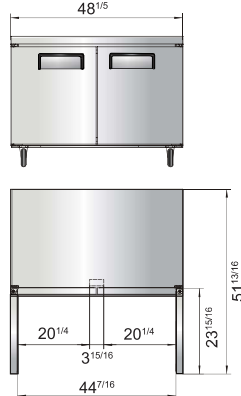

New Jersey, Ohio, Texas, Washington

SPECIFICATIONS

Models	Door	Capacity (Cu.Ft.)	Shelves	Casters (inch)	Rated Current (A)	Voltage (V/Hz/Ph)	HP	Refrigerant	Exterior Dimensions (inch)	Net Weight (lbs)	Gross Weight (lbs)
MGF24RGR	1	4.8	2	2	2.3	115/60/1	1/7	R290	23 ¹³ / ₁₆ ×25×32 ¹ / ₂	106	128
MGF8401GR	1	7.2	1	2	2.3	115/60/1	1/7	R290	27 ¹ / ₂ ×30×34 ¹ / ₅	137	172
MGF36RGR	2	13.4	2	2	2.3	115/60/1	1/7	R290	36 ⁵ / ₁₆ ×30×34 ¹ / ₅	162	212
MGF8402GR	2	13.4	2	2	2.3	115/60/1	1/7	R290	48 ³ / ₁₀ ×30×34 ¹ / ₅	192	231
MGF8403GR	2	17.2	2	2	2.8	115/60/1	1/5	R290	60 ¹ / ₅ ×30×34 ¹ / ₅	218	265
MGF8404GR	3	21.1	3	2	2.8	115/60/1	1/5	R290	72 ⁷ / ₁₀ ×30×34 ¹ / ₅	254	315

PLAN VIEW

MGF8401GR

MGF8402GR

MGF8403GR

MGF8404GR

MGF24RGR

MGF36RGR

Casters