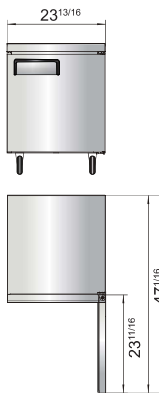

New Jersey, Ohio, Texas, Washington

SPECIFICATIONS

Models	Door	Capacity (Cu.Ft.)	Shelves	Casters (inch)	Rated Current (A)	Voltage (V/Hz/Ph)	HP	Refrigerant	Exterior Dimensions (inch)	Net Weight (lbs)	Gross Weight (lbs)
MGF24RGR	1	4.8	2	2	2.3	115/60/1	1/7	R290	23 ¹³ / ₁₆ ×25×32 ¹ / ₂	106	128
MGF8401GR	1	7.2	1	2	2.3	115/60/1	1/7	R290	27 ¹ / ₂ ×30×34 ¹ / ₅	137	172
MGF36RGR	2	13.4	2	2	2.3	115/60/1	1/7	R290	36 ⁵ / ₁₆ ×30×34 ¹ / ₅	162	212
MGF8402GR	2	13.4	2	2	2.3	115/60/1	1/7	R290	48 ³ / ₁₀ ×30×34 ¹ / ₅	192	231
MGF8403GR	2	17.2	2	2	2.8	115/60/1	1/5	R290	60 ¹ / ₅ ×30×34 ¹ / ₅	218	265
MGF8404GR	3	21.1	3	2	2.8	115/60/1	1/5	R290	72 ⁷ / ₁₀ ×30×34 ¹ / ₅	254	315

PLAN VIEW

MGF8401GR

MGF8402GR

MGF8403GR

MGF8404GR

MGF24RGR

MGF36RGR

Casters

Epoxy shelves

Rear grate

Temperature control

NEMA 5-15P