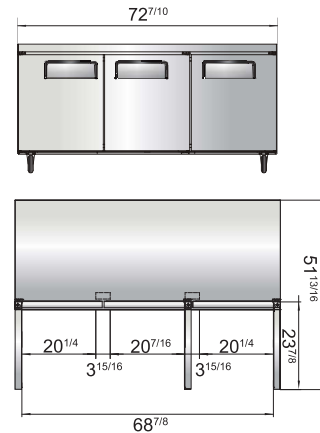

New Jersey, Ohio, Texas, Washington

SPECIFICATIONS

Models	Door	Capacity (Cu.Ft.)	Shelves	Casters (inch)	Rated Current (A)	Voltage (V/Hz/Ph)	HP	Refrigerant	Exterior Dimensions (inch)	Net Weight (lbs)	Gross Weight (lbs)
MGF24RGR	1	4.8	2	2	2.3	115/60/1	1/7	R290	23 ¹³ / ₁₆ ×25×32 ¹ / ₂	106	128
MGF8401GR	1	7.2	1	2	2.3	115/60/1	1/7	R290	27 ¹ / ₂ ×30×34 ¹ / ₅	137	172
MGF36RGR	2	13.4	2	2	2.3	115/60/1	1/7	R290	36 ⁵ / ₁₆ ×30×34 ¹ / ₅	162	212
MGF8402GR	2	13.4	2	2	2.3	115/60/1	1/7	R290	48 ³ / ₁₀ ×30×34 ¹ / ₅	192	231
MGF8403GR	2	17.2	2	2	2.8	115/60/1	1/5	R290	60 ¹ / ₅ ×30×34 ¹ / ₅	218	265
MGF8404GR	3	21.1	3	2	2.8	115/60/1	1/5	R290	72 ⁷ / ₁₀ ×30×34 ¹ / ₅	254	315

PLAN VIEW

MGF8401GR

MGF8402GR

MGF8403GR

MGF8404GR

MGF24RGR

MGF36RGR

Casters

Epoxy shelves

Rear grate

Temperature control

NEMA 5-15P