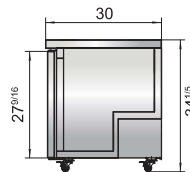

New Jersey, Ohio, Texas, Washington

SPECIFICATIONS

Models	Door	Capacity (Cu.Ft.)	Shelves	Casters (inch)	Rated Current (A)	Voltage (V/Hz/Ph)	HP	Refrigerant	Exterior Dimensions (inch)	Net Weight (lbs)	Gross Weight (lbs)
MGF24RGR	1	4.8	2	2	2.3	115/60/1	1/7	R290	23 ¹³ / ₁₆ ×25×32 ¹ / ₂	106	128
MGF8401GR	1	7.2	1	2	2.3	115/60/1	1/7	R290	27 ¹ / ₂ ×30×34 ¹ / ₅	137	172
MGF36RGR	2	13.4	2	2	2.3	115/60/1	1/7	R290	36 ⁵ / ₁₆ ×30×34 ¹ / ₅	162	212
MGF8402GR	2	13.4	2	2	2.3	115/60/1	1/7	R290	48 ³ / ₁₀ ×30×34 ¹ / ₅	192	231
MGF8403GR	2	17.2	2	2	2.8	115/60/1	1/5	R290	60 ¹ / ₅ ×30×34 ¹ / ₅	218	265
MGF8404GR	3	21.1	3	2	2.8	115/60/1	1/5	R290	72 ⁷ / ₁₀ ×30×34 ¹ / ₅	254	315

PLAN VIEW

MGF8401GR

MGF8402GR

MGF8403GR

MGF8404GR

MGF24RGR

MGF36RGR

Casters