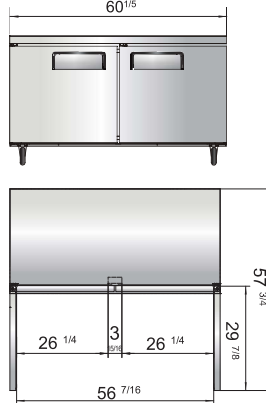

New Jersey, Ohio, Texas, Washington

SPECIFICATIONS

Models	Door	Capacity (Cu.Ft.)	Shelves	Casters (inch)	Rated Current (A)	Voltage (V/Hz/Ph)	HP	Refrigerant	Exterior Dimensions (inch)	Net Weight (lbs)	Gross Weight (lbs)
MGF24RGR	1	4.8	2	2	2.3	115/60/1	1/7	R290	23 ¹³ / ₁₆ ×25×32 ¹ / ₂	106	128
MGF8401GR	1	7.2	1	2	2.3	115/60/1	1/7	R290	27 ¹ / ₂ ×30×34 ¹ / ₅	137	172
MGF36RGR	2	13.4	2	2	2.3	115/60/1	1/7	R290	36 ⁵ / ₁₆ ×30×34 ¹ / ₅	162	212
MGF8402GR	2	13.4	2	2	2.3	115/60/1	1/7	R290	48 ³ / ₁₀ ×30×34 ¹ / ₅	192	231
MGF8403GR	2	17.2	2	2	2.8	115/60/1	1/5	R290	60 ¹ / ₅ ×30×34 ¹ / ₅	218	265
MGF8404GR	3	21.1	3	2	2.8	115/60/1	1/5	R290	72 ⁷ / ₁₀ ×30×34 ¹ / ₅	254	315

PLAN VIEW

MGF8401GR

MGF8402GR

MGF8403GR

MGF8404GR

MGF24RGR

MGF36RGR

Casters