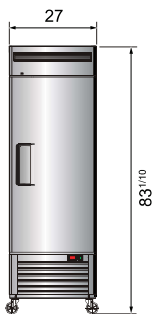

Bottom Mount Reach-In Refrigerators

Standard Features

- Bottom mount compressor units with environmentally friendly R290 refrigerant
- Stainless steel exterior & interior
- Carel digital controller
- Maintains temperatures between 33°F to 40°F
- LED interior light(s)
- Recessed door handle(s)
- Door lock(s) standard
- Magnetic door gasket(s) standard for positive door seal
- Pre-installed casters
- Three(3) pre-installed shelves per section
- Down duct refrigeration to ensure even distribution of air

ATOSA USA, INC.

Toll Free: 855-855-0399 Email: info@atosausa.com

www.atosa.com | www.atosausa.com

California, Colorado, Florida, Georgia, Illinois,

New Jersey, Ohio, Texas, Washington

SPECIFICATIONS

Models	Door	Capacity (Cu.Ft.)	Shelves	Casters (inch)	Rated Current (A)	Voltage (V/Hz/Ph)	HP	Refrigerant	Exterior Dimensions (inch)	Net Weight (lbs)	Gross Weight (lbs)
MBF8505GR	1	19.1	3	4	2.1	115/60/1	1/7	R290	27×31 ^{7/10} ×83 ^{1/10}	249	282
MBF8506GR	2	28.5	6	4	3.2	115/60/1	1/5	R290	39 ^{1/2} ×31 ^{7/10} ×83 ^{1/10}	317	365
MBF8507GR	2	43.8	6	4	3.2	115/60/1	1/5	R290	54 ^{2/5} ×31 ^{7/10} ×83 ^{1/10}	397	452
MBF8508GR	3	68	9	4	4.2	115/60/1	1/4	R290	81 ^{9/10} ×31 ^{7/10} ×83 ^{1/10}	538	615

PLAN VIEW

MBF8505GR

MBF8506GR

MBF8507GR

MBF8508GR

*Interior Dimensions

SELF-CLOSING AND STAY OPEN DOOR FEATURE

Casters