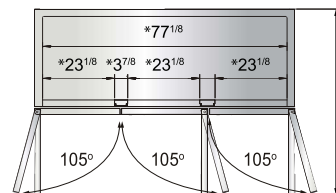

ATOSA USA, INC.

Toll Free: 855-855-0399 Email: info@atosausa.com

www.atosa.com | www.atosausa.com

California, Colorado, Florida, Georgia, Illinois,

New Jersey, Ohio, Texas, Washington

SPECIFICATIONS

Models	Door	Capacity (Cu.Ft.)	Shelves	Casters (inch)	Rated Current (A)	Voltage (V/Hz/Ph)	HP	Refrigerant	Exterior Dimensions (inch)	Net Weight (lbs)	Gross Weight (lbs)
MBF8505GR	1	19.1	3	4	2.1	115/60/1	1/7	R290	27×31 ^{7/10} ×83 ^{1/10}	249	282
MBF8506GR	2	28.5	6	4	3.2	115/60/1	1/5	R290	39 ^{1/2} ×31 ^{7/10} ×83 ^{1/10}	317	365
MBF8507GR	2	43.8	6	4	3.2	115/60/1	1/5	R290	54 ^{2/5} ×31 ^{7/10} ×83 ^{1/10}	397	452
MBF8508GR	3	68	9	4	4.2	115/60/1	1/4	R290	81 ^{9/10} ×31 ^{7/10} ×83 ^{1/10}	538	615

PLAN VIEW

MBF8505GR

MBF8506GR

MBF8507GR

MBF8508GR

*Interior Dimensions

SELF-CLOSING AND STAY OPEN DOOR FEATURE

Casters