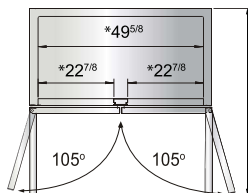

ATOSA USA, INC.

Toll Free: 855-855-0399 Email: info@atosausa.com

www.atosa.com | www.atosausa.com

California, Colorado, Florida, Georgia, Illinois,

New Jersey, Ohio, Texas, Washington

SPECIFICATIONS

Models	Door	Capacity (Cu.Ft.)	Shelves	Casters (inch)	Rated Current (A)	Voltage (V/Hz/Ph)	HP	Refrigerant	Exterior Dimensions (inch)	Net Weight (lbs)	Gross Weight (lbs)
MBF8505GR	1	19.1	3	4	2.1	115/60/1	1/7	R290	27×31 ^{7/10} ×83 ^{1/10}	249	282
MBF8506GR	2	28.5	6	4	3.2	115/60/1	1/5	R290	39 ^{1/2} ×31 ^{7/10} ×83 ^{1/10}	317	365
MBF8507GR	2	43.8	6	4	3.2	115/60/1	1/5	R290	54 ^{2/5} ×31 ^{7/10} ×83 ^{1/10}	397	452
MBF8508GR	3	68	9	4	4.2	115/60/1	1/4	R290	81 ^{9/10} ×31 ^{7/10} ×83 ^{1/10}	538	615

PLAN VIEW

MBF8505GR

MBF8506GR

MBF8507GR

MBF8508GR

*Interior Dimensions

SELF-CLOSING AND STAY OPEN DOOR FEATURE

Casters