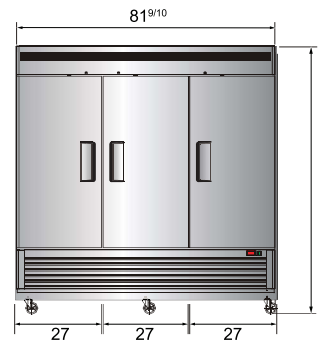

Bottom Mount Reach-In Refrigerators

Standard Features

- Bottom mount compressor units with environmentally friendly R290 refrigerant
- Stainless steel exterior & interior
- Carel digital controller
- Maintains temperatures between 33°F to 40°F
- LED interior light(s)
- Recessed door handle(s)
- Door lock(s) standard
- Magnetic door gasket(s) standard for positive door seal
- Pre-installed casters
- Three(3) pre-installed shelves per section
- Down duct refrigeration to ensure even distribution of air

ATOSA USA, INC.

Toll Free: 855-855-0399 Email: info@atosausa.com

www.atosa.com | www.atosausa.com

California, Colorado, Florida, Georgia, Illinois,

New Jersey, Ohio, Texas, Washington

SPECIFICATIONS

Models	Door	Capacity (Cu.Ft.)	Shelves	Casters (inch)	Rated Current (A)	Voltage (V/Hz/Ph)	HP	Refrigerant	Exterior Dimensions (inch)	Net Weight (lbs)	Gross Weight (lbs)
MBF8505GR	1	19.1	3	4	2.1	115/60/1	1/7	R290	27×31 ^{7/10} ×83 ^{1/10}	249	282
MBF8506GR	2	28.5	6	4	3.2	115/60/1	1/5	R290	39 ^{1/2} ×31 ^{7/10} ×83 ^{1/10}	317	365
MBF8507GR	2	43.8	6	4	3.2	115/60/1	1/5	R290	54 ^{2/5} ×31 ^{7/10} ×83 ^{1/10}	397	452
MBF8508GR	3	68	9	4	4.2	115/60/1	1/4	R290	81 ^{9/10} ×31 ^{7/10} ×83 ^{1/10}	538	615

PLAN VIEW

MBF8505GR

MBF8506GR

MBF8507GR

MBF8508GR

*Interior Dimensions

SELF-CLOSING AND STAY OPEN DOOR FEATURE

Casters