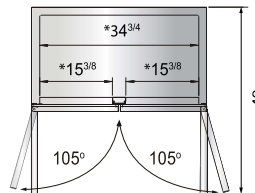

ATOSA USA, INC.

Toll Free: 855-855-0399 Email: info@atosausa.com

www.atosa.com | www.atosausa.com

California, Colorado, Florida, Georgia, Illinois,

New Jersey, Ohio, Texas, Washington

SPECIFICATIONS

Models	Door	Capacity (Cu.Ft.)	Shelves	Casters (inch)	Rated Current (A)	Voltage (V/Hz/Ph)	HP	Refrigerant	Exterior Dimensions (inch)	Net Weight (lbs)	Gross Weight (lbs)
MBF8505GR	1	19.1	3	4	2.1	115/60/1	1/7	R290	27×31 ^{7/10} ×83 ^{1/10}	249	282
MBF8506GR	2	28.5	6	4	3.2	115/60/1	1/5	R290	39 ^{1/2} ×31 ^{7/10} ×83 ^{1/10}	317	365
MBF8507GR	2	43.8	6	4	3.2	115/60/1	1/5	R290	54 ^{2/5} ×31 ^{7/10} ×83 ^{1/10}	397	452
MBF8508GR	3	68	9	4	4.2	115/60/1	1/4	R290	81 ^{9/10} ×31 ^{7/10} ×83 ^{1/10}	538	615

PLAN VIEW

MBF8505GR

MBF8506GR

MBF8507GR

MBF8508GR

*Interior Dimensions

SELF-CLOSING AND STAY OPEN DOOR FEATURE

Casters