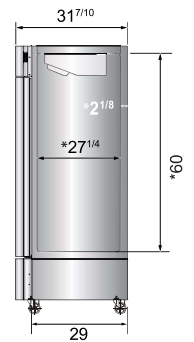

ATOSA USA, INC.

Toll Free: 855-855-0399 Email: info@atosausa.com

www.atosa.com | www.atosausa.com

California, Colorado, Florida, Georgia, Illinois,

New Jersey, Ohio, Texas, Washington

SPECIFICATIONS

Models	Door	Capacity (Cu.Ft.)	Shelves	Casters (inch)	Rated Current (A)	Voltage (V/Hz/Ph)	HP	Refrigerant	Exterior Dimensions (inch)	Net Weight (lbs)	Gross Weight (lbs)
MBF8505GR	1	19.1	3	4	2.1	115/60/1	1/7	R290	27×31 ^{7/10} ×83 ^{1/10}	249	282
MBF8506GR	2	28.5	6	4	3.2	115/60/1	1/5	R290	39 ^{1/2} ×31 ^{7/10} ×83 ^{1/10}	317	365
MBF8507GR	2	43.8	6	4	3.2	115/60/1	1/5	R290	54 ^{2/5} ×31 ^{7/10} ×83 ^{1/10}	397	452
MBF8508GR	3	68	9	4	4.2	115/60/1	1/4	R290	81 ^{9/10} ×31 ^{7/10} ×83 ^{1/10}	538	615

PLAN VIEW

MBF8505GR

MBF8506GR

MBF8507GR

MBF8508GR

*Interior Dimensions

SELF-CLOSING AND STAY OPEN DOOR FEATURE

Casters