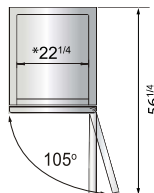

ATOSA USA, INC.

Toll Free: 855-855-0399 Email: info@atosausa.com

www.atosa.com | www.atosausa.com

California, Colorado, Florida, Georgia, Illinois,

New Jersey, Ohio, Texas, Washington

SPECIFICATIONS

Models	Door	Capacity (Cu.Ft.)	Shelves	Casters (inch)	Rated Current (A)	Voltage (V/Hz/Ph)	HP	Refrigerant	Exterior Dimensions (inch)	Net Weight (lbs)	Gross Weight (lbs)
MBF8505GR	1	19.1	3	4	2.1	115/60/1	1/7	R290	27×31 ^{7/10} ×83 ^{1/10}	249	282
MBF8506GR	2	28.5	6	4	3.2	115/60/1	1/5	R290	39 ^{1/2} ×31 ^{7/10} ×83 ^{1/10}	317	365
MBF8507GR	2	43.8	6	4	3.2	115/60/1	1/5	R290	54 ^{2/5} ×31 ^{7/10} ×83 ^{1/10}	397	452
MBF8508GR	3	68	9	4	4.2	115/60/1	1/4	R290	81 ^{9/10} ×31 ^{7/10} ×83 ^{1/10}	538	615

PLAN VIEW

MBF8505GR

MBF8506GR

MBF8507GR

MBF8508GR

*Interior Dimensions

SELF-CLOSING AND STAY OPEN DOOR FEATURE

Casters