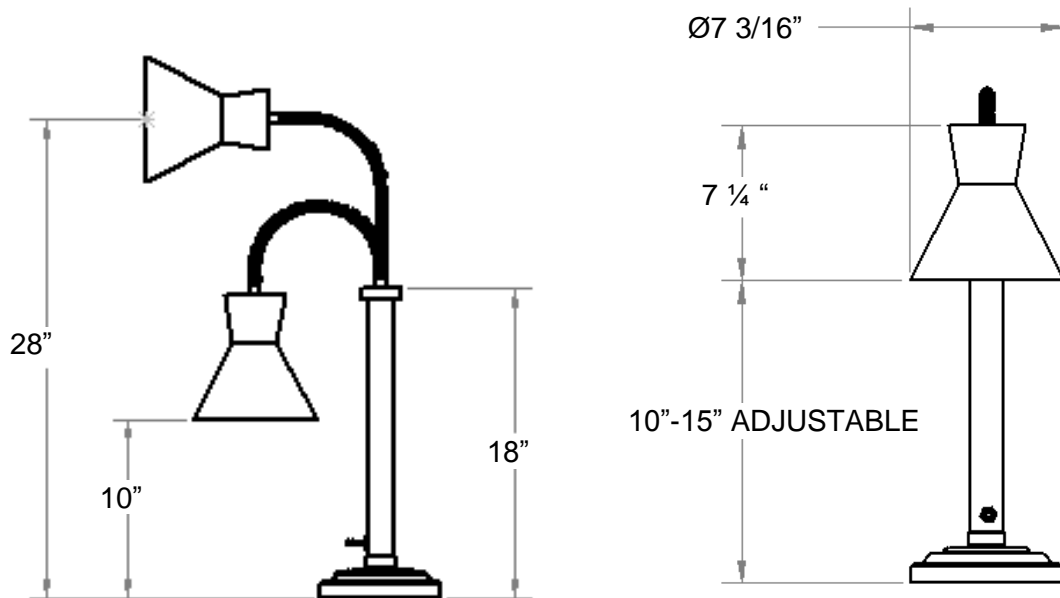

SLM-300-ST Free Standing Single Lamp

SLM-300-ST Free Standing Single Lamp

Description: Single heat lamp fixture mounted on 7" stainless steel round base. Clean "modern" design with no exposed fasteners. All stainless steel construction Standard finishes are brushed or polished. All internal components including lamp sockets and wiring are high temperature rated (200°C). Switch is rated for 15 amps @ 120 volts.

| Standard Models | |
|---|--|
| Model Number | Description |
| SLM/200/ST/CH | Free standing single lamp warmer stainless steel with mirror polished finish |
| SLM/200/ST/BSH | Free standing single lamp warmer stainless steel with brushed finish. |
| Custom Finishes Available. Please consult factory. | |
| Specifications | |
| Mechanical | |
| Parameter | Value |
| Light head | Approximately $\varnothing 7 \frac{3}{16}$ " x $7 \frac{1}{4}$ " long |
| Light head height from mounting surface | Adjustable 10"-15" |
| Upright and all fittings | Stainless steel |
| Overall weight | 16 Pounds |
| Internal wiring | 18 gauge Silver stranded with Teflon insulation. Rated (200° C) |
| Lamp socket | Glazed porcelain/nickel. Rated (200° C) |
| Switch | On/Off rated 15 amps @ 115 VAC |
| Power cord | 115 VAC-18 gauge 3 conductor cable 84" long with Nema 5-15P plug (standard) 230 VAC-18 gauge 3 conductor harmonized cable 84" long with Schuko plug (standard). |
| Electrical | |
| Operating Voltage | 115-230, VAC 50-60 Hz, single phase |
| Power | 250 watts Maximum |
| Operating amperage | 2.17 amps (115 VAC) 1.09 amps (230 VAC) |
| Lamp type | Infrared 250 watts maximum |
| | |
| | |