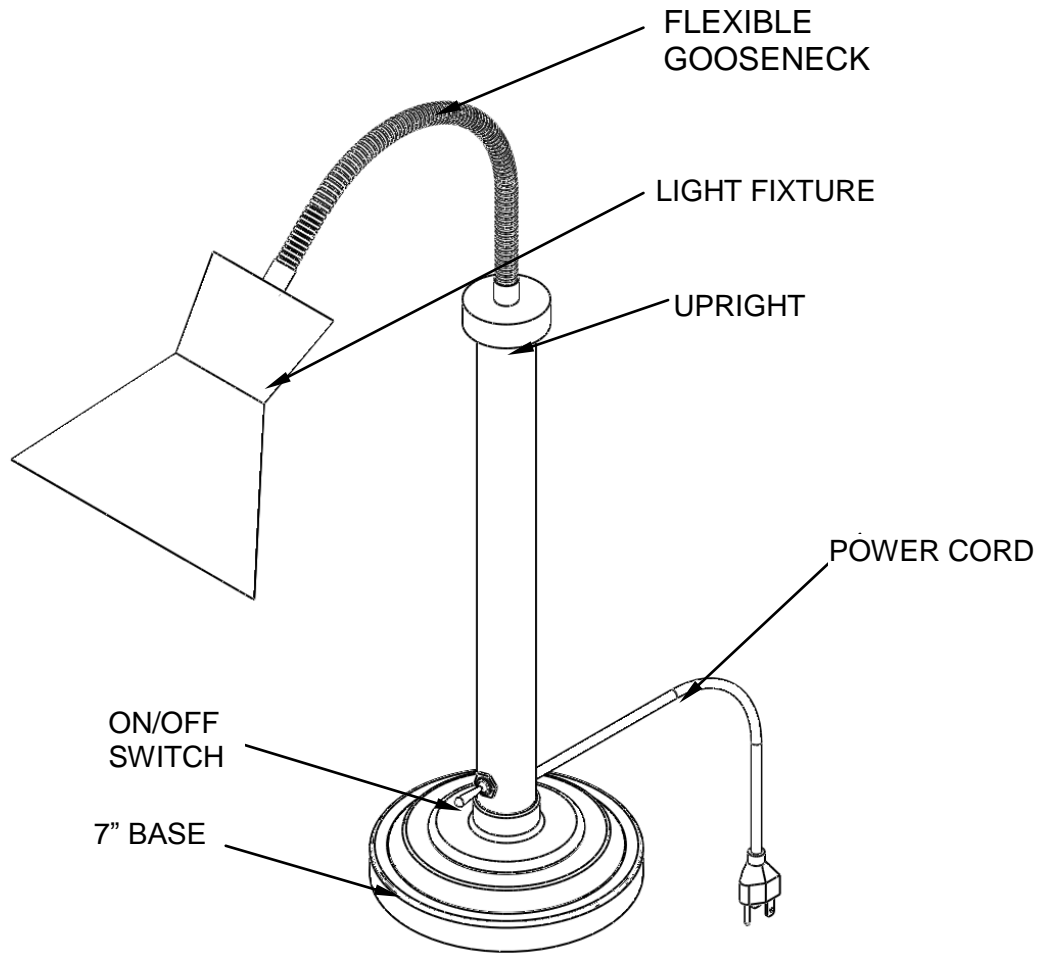

SLM-300-ST Free Standing Single Lamp

SLM-300-ST Free Standing Single Lamp

Description: Single heat lamp fixture mounted on 7" stainless steel round base. Clean "modern" design with no exposed fasteners. All stainless steel construction Standard finishes are brushed or polished. All internal components including lamp sockets and wiring are high temperature rated (200°C). Switch is rated for 15 amps @ 120 volts.

| Standard Models | |
|---|--|
| Model Number | Description |
| SLM/200/ST/CH | Free standing single lamp warmer stainless steel with mirror polished finish |
| SLM/200/ST/BSH | Free standing single lamp warmer stainless steel with brushed finish. |
| Custom Finishes Available. Please consult factory. | |
| Specifications | |
| Mechanical | |
| Parameter | Value |
| Light head | Approximately $\varnothing 7 \frac{3}{16}$ " x $7 \frac{1}{4}$ " long |
| Light head height from mounting surface | Adjustable 10"-15" |
| Upright and all fittings | Stainless steel |
| Overall weight | 16 Pounds |
| Internal wiring | 18 gauge Silver stranded with Teflon insulation. Rated (200° C) |
| Lamp socket | Glazed porcelain/nickel. Rated (200° C) |
| Switch | On/Off rated 15 amps @ 115 VAC |
| Power cord | 115 VAC-18 gauge 3 conductor cable 84" long with Nema 5-15P plug (standard) 230 VAC-18 gauge 3 conductor harmonized cable 84" long with Schuko plug (standard). |
| Electrical | |
| Operating Voltage | 115-230, VAC 50-60 Hz, single phase |
| Power | 250 watts Maximum |
| Operating amperage | 2.17 amps (115 VAC) 1.09 amps (230 VAC) |
| Lamp type | Infrared 250 watts maximum |
| | |
| | |