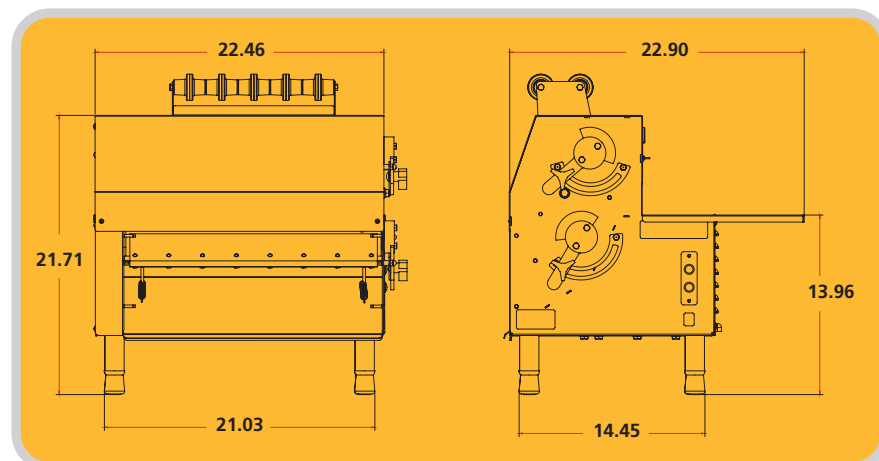

CDR-2100M METALLIC ROLLERS

FEATURES

- The most advanced **SIDE OPERATED** compact sheeter
- Spring loaded scrapers readily removable for easy cleaning
- Compact design, ideal for use in limited space
- Safety sensors for automatic shutoff
- Ergonomic design for easy operation
- Convenient side operation
- Large hopper accepts large pieces of dough
- Maintenance free drive mechanism
- Drive mechanism isolated from roller area
- Safe, simple, easy to operate, easy to clean
- Sanitary, heavy duty, all stainless steel welded construction
- Simple handle adjustments for exact uniform dough thickness
- Thickness stops available

Rollers: 3.5" dia. by 20" length
(8.89 cm dia. by 50.80 cm length)

Scrapers: Synthetic, Spring Loaded, Removable

Bearings: Sealed Ball Bearings, Permanently Lubricated

Gear Motor: Heavy Duty 3/4 HP, Maintenance Free, Single Phase, 115V/60Hz or 220V/50Hz