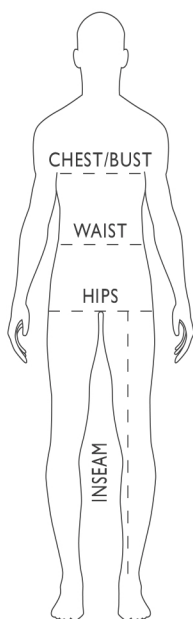

Sizing Chart: Inch and Centimeter Measurements

Order size according to your chest or hip measurements, whichever is larger.

Disclaimer: This is intended to be a guide only, and while we do our best to ensure all our sizing is consistent, you may find that some styles vary in size.

Jackets:

Chest/Bust: Measure over clothing to be worn. Measure around fullest part of chest or bust, under the arms and around shoulder blades. Keep tape straight and level.

Pants:

Waist: Measure around natural waistline above hip bones. Don't hold your breath.

Hips: Measure around fullest part of hip.

Inseam Length: Measure from base of crotch seam to top of shoe to be worn.

Note: Styles & cuts could vary in size.

INCHES	XXS	XS	S	M	L	XL	2X	3X	4X	5X	6X*	7X*	8X*
MENS/UNISEX JACKETS													
Chest (inch)	-	32-34	36-38	40-42	44-46	48-50	52-54	56-58	60-62	64-66	68-70	72-74	76-78
LADIES JACKETS													
Female US	-	2	4-6	8-10	12-14	16-18	20-22	24-26	28-30	32-34	-	-	-
Bust (inch)	-	32-33	34-35	36-37	38-40	41-43	45-47	49-51	53-55	57-59	-	-	-
Waist (inch)	-	25-26	27-28	29-30	31-33	34-36	38-40	42-44	46-48	50-52	-	-	-
Hip (inch)	-	35-36	37-38	39-40	41-43	44-46	48-50	52-54	56-58	60-62	-	-	-
MENS/UNISEX PANTS													
Waist (inch)	-	24-26	28-30	32-34	36-38	40-42	44-46	48-50	52-54	56-58	60-62	64-66	68-70
Hip (inch)	-	34-36	38-40	42-44	46-48	50-52	54-56	58-60	62-64	66-68	70-72	74-76	78-80
Inseam Length (inch)	-	30	32	33	34	34	34	34	34	34	34	34	34
LADIES PANTS													
Waist (inch)	18-19	20-21	22-23	24-25	26-27	28-30	32-34	36-38	40-42	-	-	-	-
Hip (inch)	38	40	42	44	46	48	50	52	54	-	-	-	-
Inseam Length (inch)	28	30	32	33	34	34	34	34	34	-	-	-	-