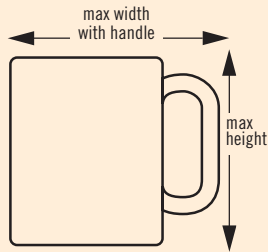

Camrack® Full and Half Size Cup Racks

Camrack Cup racks are available in 2 compartment sizes and up to 3 different heights.

To find the right Camrack for your cup, please visit www.cambro.com/mycamracks

Choose the correct Camrack:

1. Measure the **maximum diameter** of the mug or cup, including the handle, to determine the number of compartments.
2. Measure the **maximum height** of the mug or cup to the top edge of the rim to determine the compartment height.