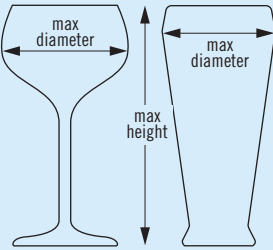

# Camrack® Full Size Glass Racks

Available in 7 compartment sizes and up to 12 different heights, there is a Camrack that will fit any type of stemware or tumbler.

To find the right Camrack for your glassware, please visit  
[www.cambro.com/mycamracks](http://www.cambro.com/mycamracks)

## Choose the correct Camrack:

1. Measure the **maximum diameter** of the glass (stemware or tumbler) to determine the number of compartments.
2. Measure the **maximum height** of the glass (stemware or tumbler) to the top edge of the rim to determine the compartment height.