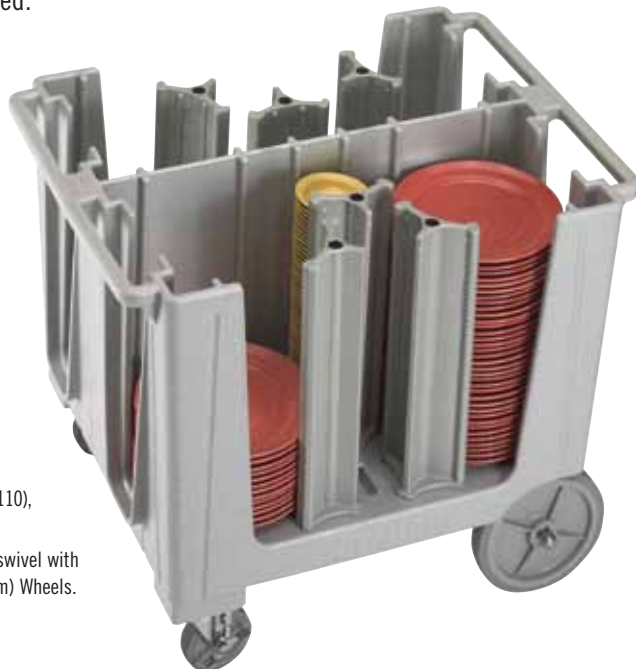

Dish Caddies

S-Series Adjustable Dish Caddy

- Store one size dish or a combination of different sizes in a single caddy.
- Features easy-to-adjust column towers.
- Vinyl cover included.

ADCS: Holds plates from 4 7/8" to 13" (11,4 to 33 cm)

Colors: Dark Brown (131), Speckled Gray (480), Black (110), Slate Blue (401).

Casters: 5" (12,7 cm), two swivel with brakes and two 10" (25,4 cm) Wheels.

S-SERIES ADJUSTABLE DISH CADDY

CODE	ADCS
NUMBER OF DIVIDERS	6
PLATES PER COLUMN	Approximately 45-60
OVERALL DIMENSIONS	28 3/8" x 37 7/8" x 31 3/8"
W x L x H	72,7 x 94 x 81 cm
CASE LBS. (CUBE)	133,8 (22.01)
CASE KG (CUBE M³)	60,69 (0,62)

Versa Dish Caddies

- DCS950 holds 5 columns of 45-60 round plates up to 9 1/2" (24,1 cm) or 4 to 5 columns of square plates up to 8" (20,5 cm).
- DCS1125 holds 4 columns of 45-60 round plates up to 11 1/4" (28,6 cm) or square plates up to 9 1/2" (24,1 cm).
- Vinyl cover included.