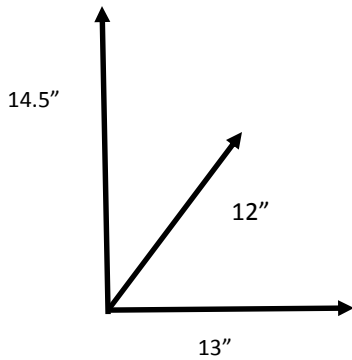

CAMPUS PRODUCTS INC. www.cpishine.com 866-912-3469

WARNING: Cancer and Reproductive harm —
www.P65Warnings.ca.gov

SPECIFICATIONS:

AMPS	9.2
WATTS	1000
DIMENSIONS: (WXDXH)	13" X 12" X 14.5"
VOLTS	110 / 60 Hz
SHIPPING WEIGHT:	30 LBS

Stemshine **PRO**
GP5