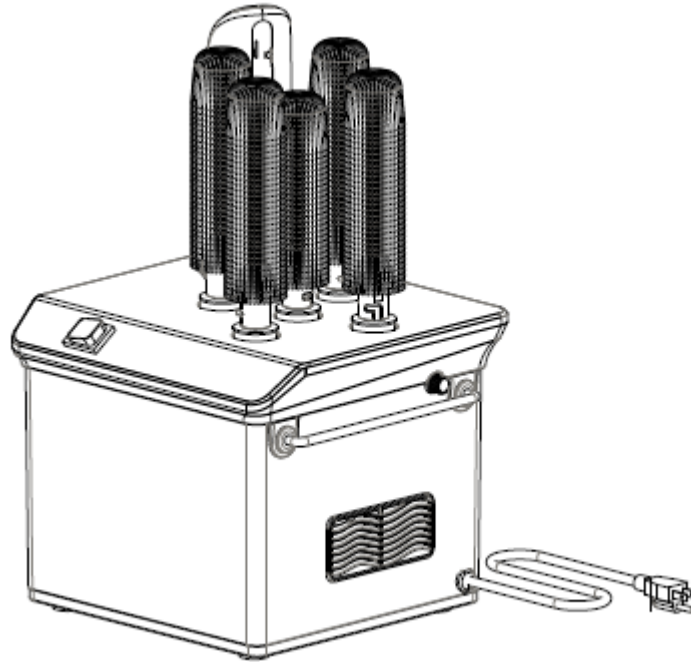

CAMPUS PRODUCTS INC. www.cpishine.com 866-912-3469

WARNING: Cancer and Reproductive harm —
www.P65Warnings.ca.gov

SPECIFICATIONS:

AMPS	9.2
WATTS	1000
DIMENSIONS: (WXDXH)	13" X 12" X 14.5"
VOLTS	110 / 60 Hz
SHIPPING WEIGHT:	30 LBS

Stemshine **PRO**
GP5