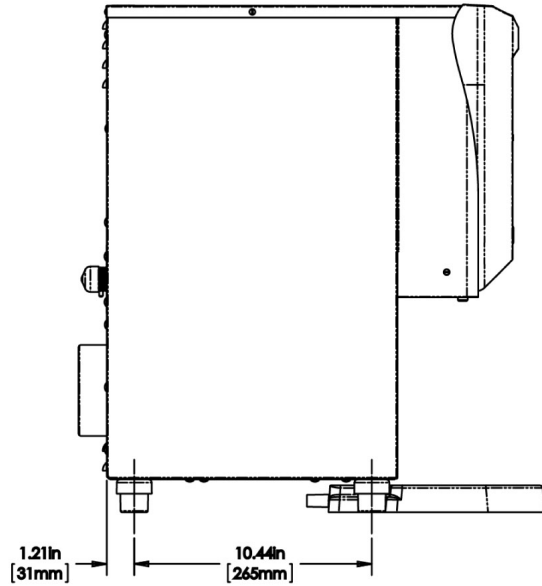

Agency:

Specifications

Product #: 45300.0008

Water Access: Plumbed

Finish: Stainless

Temp. Setting: 212°F (100.000°C)

Additional Features

Electrical & Capacity

Created on:
02/05/2019

Unit				Shipping				
	Width	Height	Depth	Width	Height	Depth	Weight	Volume
English	7.5 in.	22.3 in.	20.5 in.	10.6 in.	32.3 in.	21.9 in.	23.810 lbs	4.398 ft ³
Metric	19.1 cm	56.6 cm	52.1 cm	26.9 cm	82.0 cm	55.6 cm	10.800 kgs	0.125 m ³