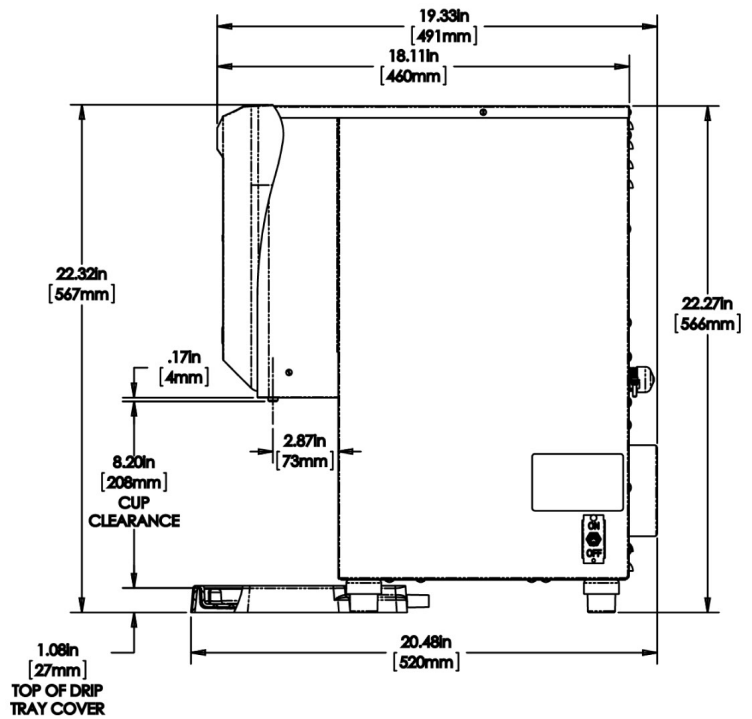

H3X ELEMENT SST

120V 1340W

22.3" x 20.5" x 7.5"
(56.6cm x 52.1cm x 19.1cm)

- Digital thermostat provides consistent and precise temperatures from 60° - 212°F (15.6°-100°C)
- Contemporary, low-profile design for front-of-house and self-service settings
- Push and Hold dispense -with one programmable Portion Control setting for a volume of up to 2 gallons (7.57 liters)
- LED display provides simple temperature adjustment
- Thinsulate® tank insulation provides increased energy efficiency
- Programmable "Energy Saver Mode" reduces operating costs during idle periods
- 7.75in (196mm) cup clearance accommodates a range of serving options for custom-crafted, hand pour coffees and teas

Agency:

Specifications

Product #: 45300.0008

Water Access: Plumbed

Finish: Stainless

Temp. Setting: 212°F (100.000°C)

Additional Features

Electrical & Capacity

Volts	Amps	Watts	Cord Attached	Plug Type	8oz cups/hr 236ml cups/hr	Input H ² O Temp.	Phase	# Wires plus Ground	Hertz
120	11.2	1340	Yes	NEMA 5-15P	-	60°F (15.5°C)	1	2	60

Plumbing Requirements

PSI	kPa	Fitting Supplied	Water Flow Required (GPM)
20-90	138-621	1/4" Male Flare Fitting	-

Created on:
02/05/2019

Unit				Shipping				
	Width	Height	Depth	Width	Height	Depth	Weight	Volume
English	7.5 in.	22.3 in.	20.5 in.	10.6 in.	32.3 in.	21.9 in.	23.810 lbs	4.398 ft ³
Metric	19.1 cm	56.6 cm	52.1 cm	26.9 cm	82.0 cm	55.6 cm	10.800 kgs	0.125 m ³