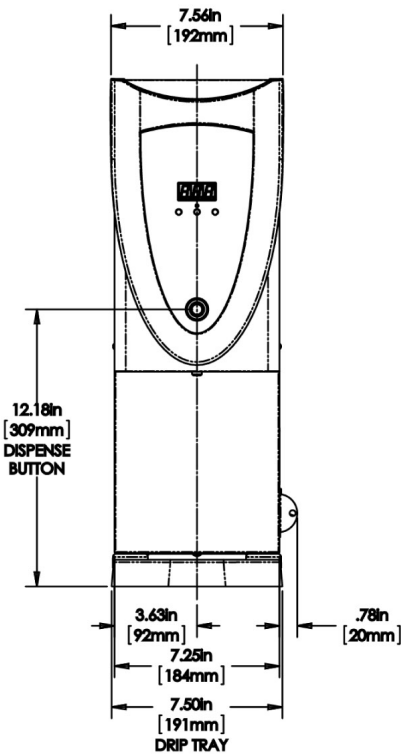

H3X ELEMENT SST

120V 1340W

22.3" x 20.5" x 7.5"
(56.6cm x 52.1cm x 19.1cm)

- Digital thermostat provides consistent and precise temperatures from 60° - 212°F (15.6°-100°C)
- Contemporary, low-profile design for front-of-house and self-service settings
- Push and Hold dispense -with one programmable Portion Control setting for a volume of up to 2 gallons (7.57 liters)
- LED display provides simple temperature adjustment
- Thinsulate® tank insulation provides increased energy efficiency
- Programmable "Energy Saver Mode" reduces operating costs during idle periods
- 7.75in (196mm) cup clearance accommodates a range of serving options for custom-crafted, hand pour coffees and teas

Agency:

Specifications

Product #: 45300.0008

Water Access: Plumbed

Finish: Stainless

Temp. Setting: 212°F (100.000°C)

Additional Features

Electrical & Capacity

Volts	Amps	Watts	Cord Attached	Plug Type	8oz cups/hr 236ml cups/hr	Input H ² O Temp.	Phase	# Wires plus Ground	Hertz
120	11.2	1340	Yes	NEMA 5-15P	-	60°F (15.5°C)	1	2	60

Plumbing Requirements

PSI	kPa	Fitting Supplied	Water Flow Required (GPM)
20-90	138-621	1/4" Male Flare Fitting	-

Created on:
02/05/2019

Unit				Shipping				
	Width	Height	Depth	Width	Height	Depth	Weight	Volume
English	7.5 in.	22.3 in.	20.5 in.	10.6 in.	32.3 in.	21.9 in.	23.810 lbs	4.398 ft ³
Metric	19.1 cm	56.6 cm	52.1 cm	26.9 cm	82.0 cm	55.6 cm	10.800 kgs	0.125 m ³