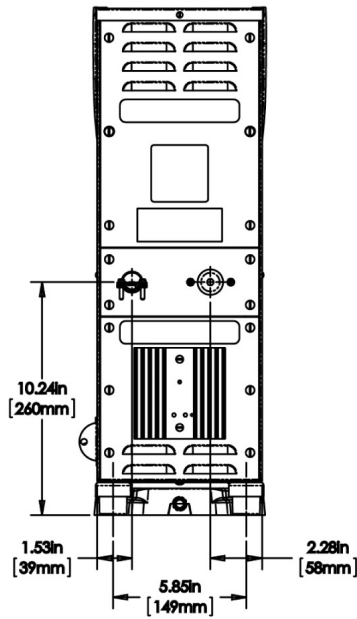

Agency:

Specifications

Product #: 45300.0008

Water Access: Plumbed

Finish: Stainless

Temp. Setting: 212°F (100.000°C)

Additional Features

Electrical & Capacity

Volts	Amps	Watts	Cord Attached	Plug Type	8oz cups/hr 236ml cups/hr	Input H ² O Temp.	Phase	# Wires plus Ground	Hertz
120	11.2	1340	Yes	NEMA 5-15P	-	60°F (15.5°C)	1	2	60

Plumbing Requirements

PSI	kPa	Fitting Supplied	Water Flow Required (GPM)
20-90	138-621	1/4" Male Flare Fitting	-

Created on:
02/05/2019

Unit				Shipping				
	Width	Height	Depth	Width	Height	Depth	Weight	Volume
English	7.5 in.	22.3 in.	20.5 in.	10.6 in.	32.3 in.	21.9 in.	23.810 lbs	4.398 ft ³
Metric	19.1 cm	56.6 cm	52.1 cm	26.9 cm	82.0 cm	55.6 cm	10.800 kgs	0.125 m ³