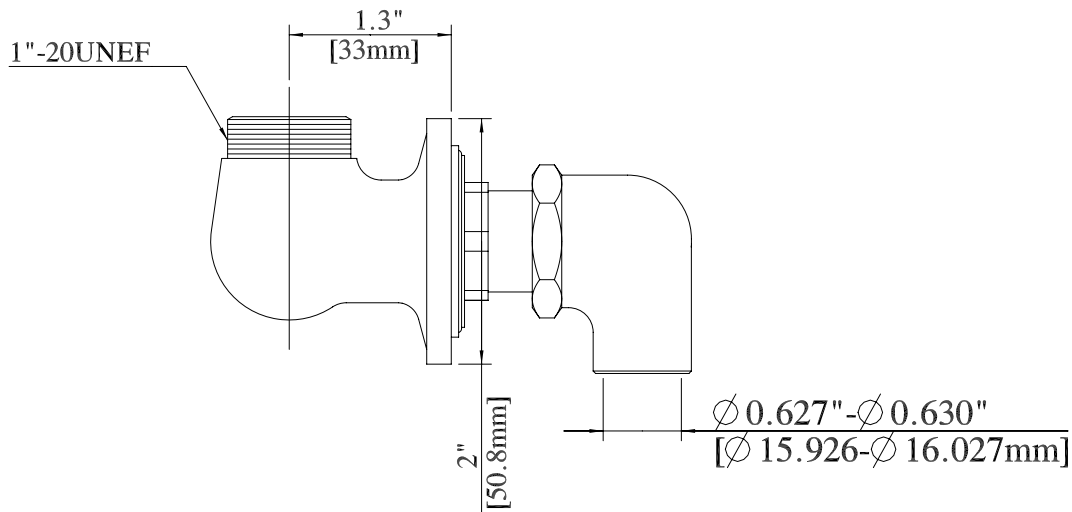

# Splash Mount Spout Base

Model: BKF-WMB-XX-G, Lead Free

### Product Specifications:

- 1/2" NPS Threading
- Chrome Plated
- 90° Elbow