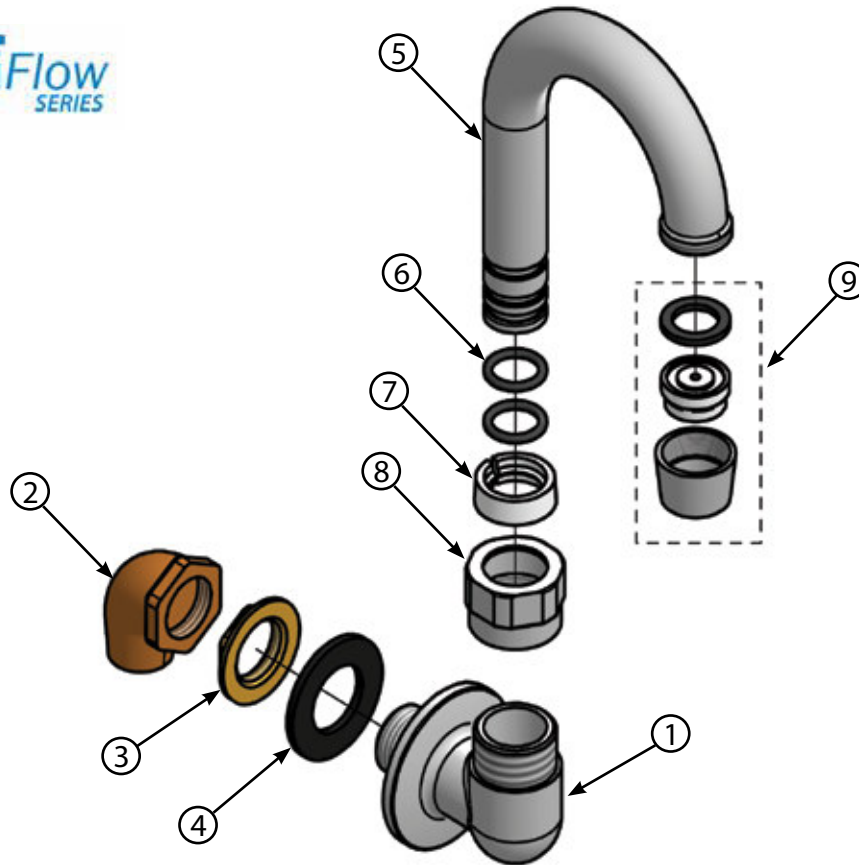

# Splash Mount Spout Base

Model: BKF-WMB-XX-G, Lead Free

### Product Specifications:

- 1/2" NPS Threading
- Chrome Plated
- 90° Elbow

### Exploded Parts Detail:

Diagram #	Quantity	Part Number	Description
1	1	BKF-WMB-XX-G	Spout Base
2	1	BKF-WMB-ELBOW	Elbow
3	2	BKF-WMB-MN	Nut
4	2	BKF-WMB-W	Washer
5	2	BKF-SPT-XX	Spout
6	2	BKF-O-RING	O-Ring
7	1	BKF-AER	Aerator
8	1	BKF-SPF-S	Spacer
9	1	BKF-SPT-AER	Aerator