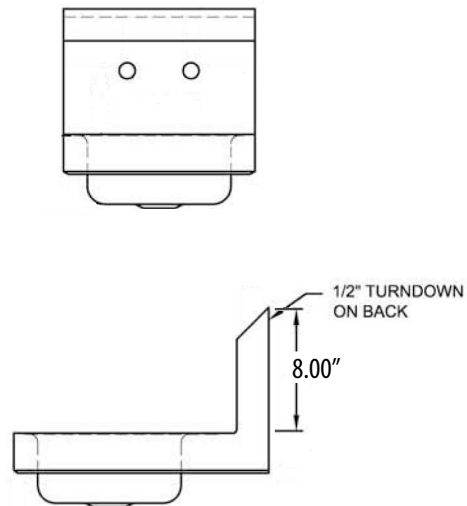

**Features:**

- Wall Mounting Hardware Included
- Drain Included
- Accommodates 4" O.C. Faucets
- Marine Edge

**Material:**

- T-304 Stainless Steel

**Options:**

- Upgraded Faucets
- Other Plumbing Accessories - Call For Details

Part Number	Unit Size (w x d)	Bowl Dim. (l x w x d)	Faucet / Spout Mounting	Included Faucet	Drain Size
BKHS-W-SS	12" x 14 1/2"	9" x 9" x 5"	4" O.C. Splash	-	1 7/8"
BKHS-W-SS-P-G	12" x 14 1/2"	9" x 9" x 5"	4" O.C. Splash	BKF-W-3G-G	1 7/8"