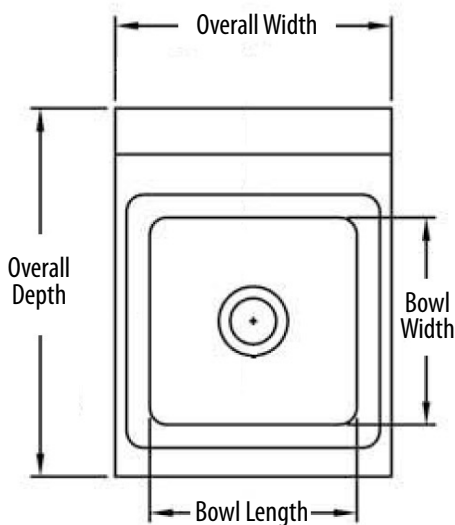

**Features:**

- Wall Mounting Hardware Included
- Drain Included
- Accommodates 4" O.C. Faucets
- Marine Edge

**Material:**

- T-304 Stainless Steel

**Options:**

- Upgraded Faucets
- Other Plumbing Accessories - Call For Details

Part Number	Unit Size (w x d)	Bowl Dim. (l x w x d)	Faucet / Spout Mounting	Included Faucet	Drain Size
BKHS-W-SS	12" x 14 1/2"	9" x 9" x 5"	4" O.C. Splash	-	1 7/8"
BKHS-W-SS-P-G	12" x 14 1/2"	9" x 9" x 5"	4" O.C. Splash	BKF-W-3G-G	1 7/8"