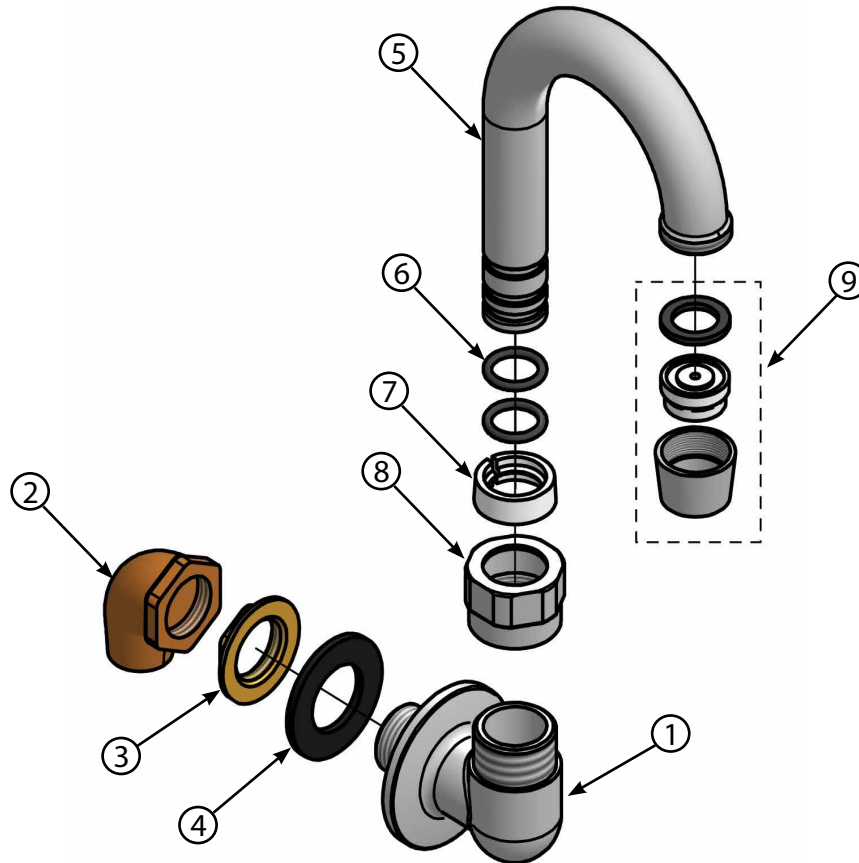

# Splash Mount Spout Base

Model: BKF-WMB-G, Lead Free

### Product Specifications:

- 1/2" NPS Threading
- Chrome Plated
- 90° Elbow

### Exploded Parts Detail:

Diagram #	Quantity	Part Number	Description
1	1	BKF-WMB-XX-G	Spout Base
2	1	BKF-WMB-ELBOW	Elbow
3	2	BKF-WMB-MN	Nut
4	2	BKF-WMB-W	Washer
5	2	BKF-SPT-XX	Spout
6	2	BKF-O-RING	O-Ring
7	1	BKF-AER	Aerator
8	1	BKF-SPF-S	Spacer
9	1	BKF-SPT-AER	Aerator