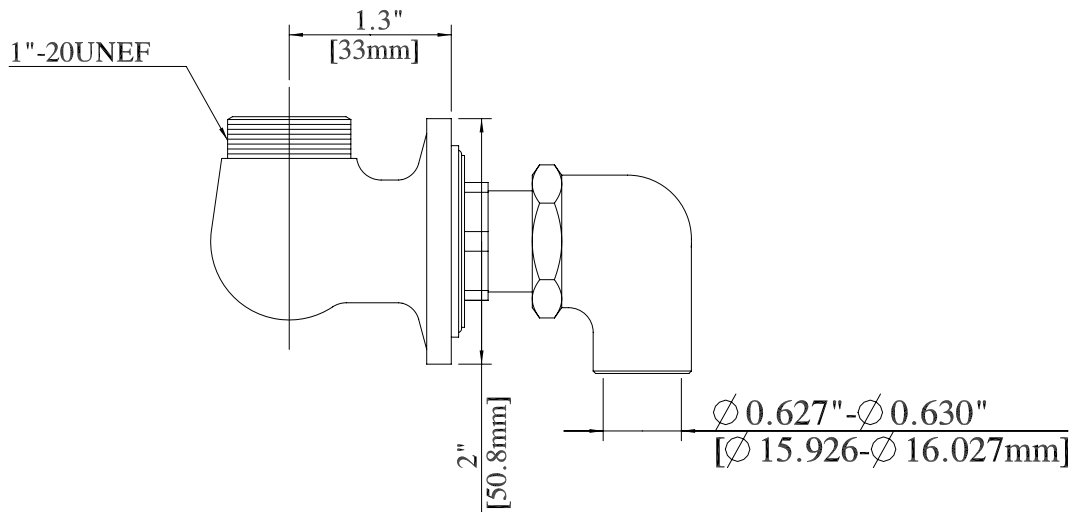

### Product Specifications:

- 1/2" NPS Threading
- Chrome Plated
- 90° Elbow