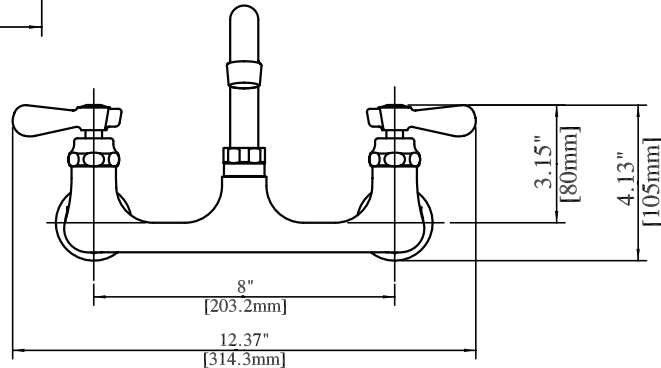

Use your smart phone to scan the above QR code to visit our website: www.bk-resources.com

8" Splash Mount Heavy Duty Faucet with Swing Spout

Model: BKF-G, Lead Free