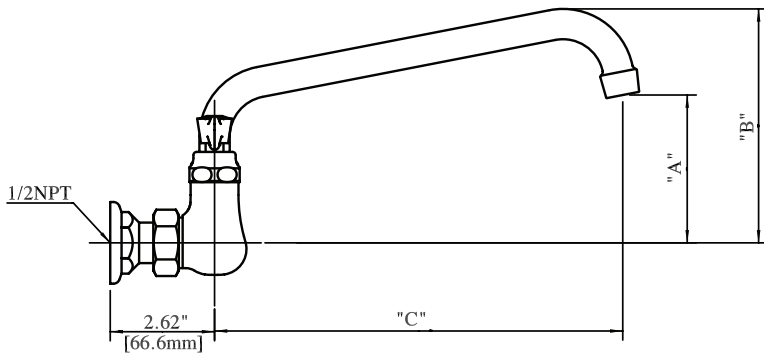

Use your smart phone to scan the above QR code to visit our website: www.bk-resources.com

8" Splash Mount Heavy Duty Faucet with Swing Spout

Model: BKF-G, Lead Free