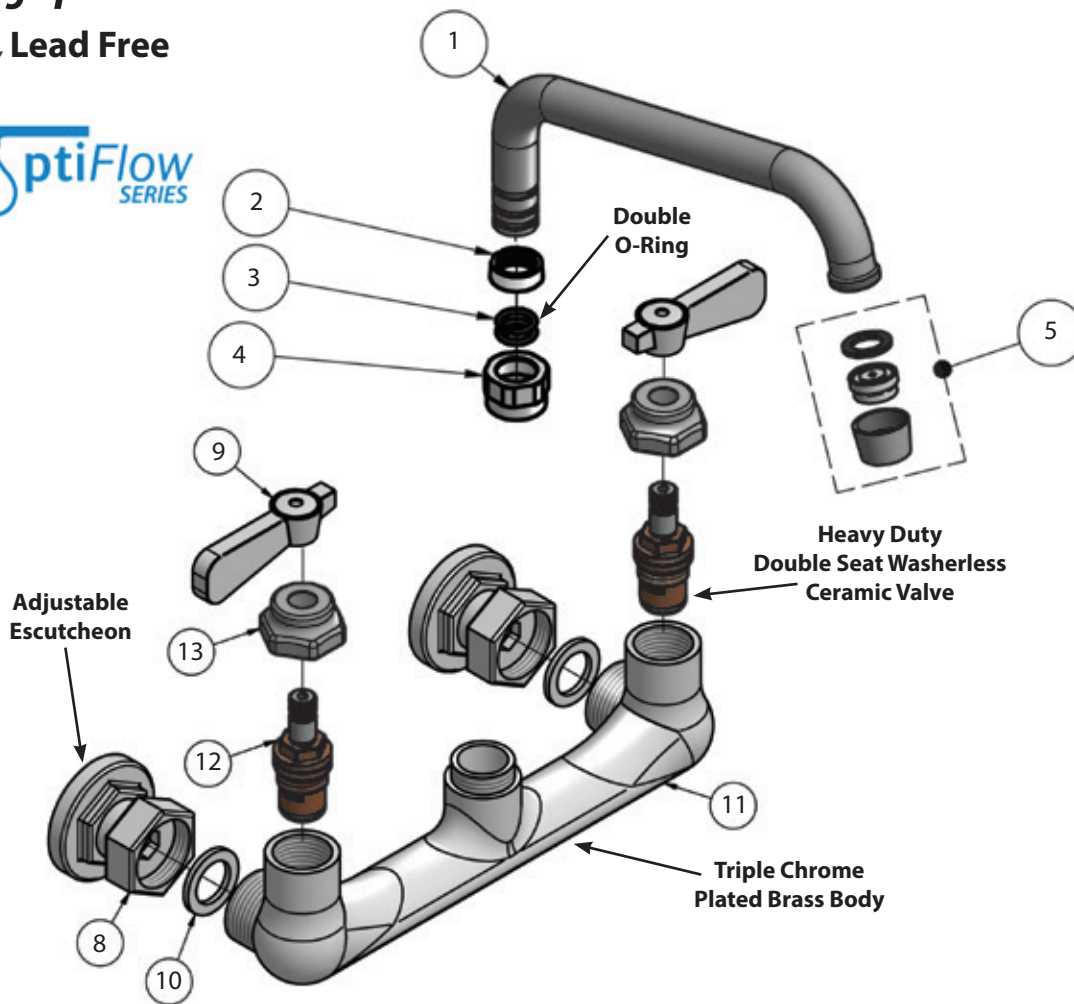

### Product Specifications:

- Heavy Duty Double Seat 1/4 Turn Ceramic Cartridges
- Color Coded Hot & Cold Indicators
- Double O-Ring Spout Seal
- High Polished Triple Dipped Chrome Finish
- Integral Check Valve
- Lead Free Compliant
- Full Replacement Parts Available

# 8" Splash Mount Heavy Duty Faucet with Swing Spout

Model: BKF-G, Lead Free

### Exploded Parts Detail:

Diagram #	Quantity	Part Number	Description
1	1	BKF-SPT-XX-G	Spout
2	1	BKF-SPT-SPACER	Spacer
3	2	BKF-SPT-ORING	O-Ring
4	1	BKF-SPT-NUT	Spout Nut
5	1	BKF-AER	Aerator
8	2	BK-ESC	Escutcheon
9	2	BKF-SBH	Handle
10	2	BKF-ESC-WASHER	Washer
11	1	BK-XX-G	Faucet Body
12	2	(1) BKF-CV-G & (1) BKF-HV-G	Mixing Valve
13	2	BKF-BONNET	Bonnet