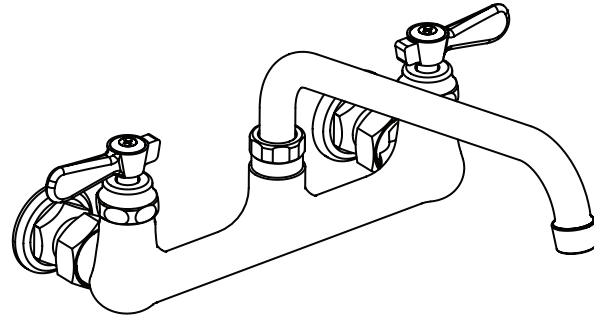

# 8" Splash Mount Heavy Duty Faucet with Swing Spout

Model: BKF-G, Lead Free

### Product Specifications:

- Heavy Duty Double Seat 1/4 Turn Ceramic Cartridges
- Color Coded Hot & Cold Indicators
- Double O-Ring Spout Seal
- High Polished Triple Dipped Chrome Finish
- Integral Check Valve
- Lead Free Compliant
- Full Replacement Parts Available