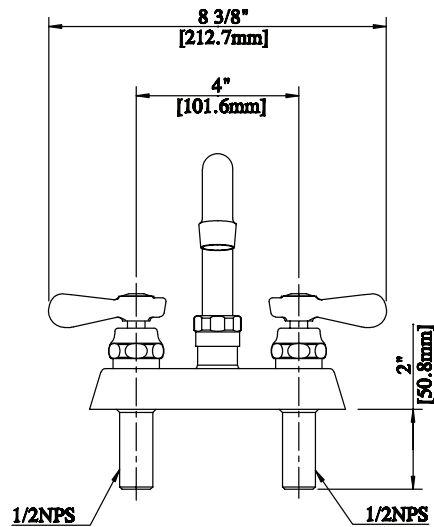

Use your smart phone to scan the above QR code to visit our website: www.bk-resources.com

4" Deck Mount Solid Body Faucet with Swing Spout

Model: BKF-4DM-G, Lead Free

Options:

Product Specifications:

- Heavy Duty Double Seat 1/4 Turn Ceramic Cartridges
- Color Coded Hot & Cold Indicators
- Double O-Ring Spout Seal
- High Polished Triple Dipped Chrome Finish
- Integral Check Valve
- Lead Free Compliant
- Full Replacement Parts Available

Product Detail:

Model Number	DIM. A	DIM. B	DIM. C
BKF-4DM-6-G	2.75" [69.8]	5" [127]	6" [152.4]
BKF-4DM-8-G	3.16" [80.2]	5.38" [136.5]	8" [203.2]
BKF-4DM-10-G	3.56" [90.5]	5.75" [146]	10" [254]
BKF-4DM-12-G	3.88" [98.4]	6.16" [156.4]	12" [304.8]
BKF-4DM-14-G	4.31" [109.5]	6.56" [166.7]	14" [355.6]
BKF-4DM-16-G	4.75" [120.6]	6.88" [174.6]	16" [406.4]