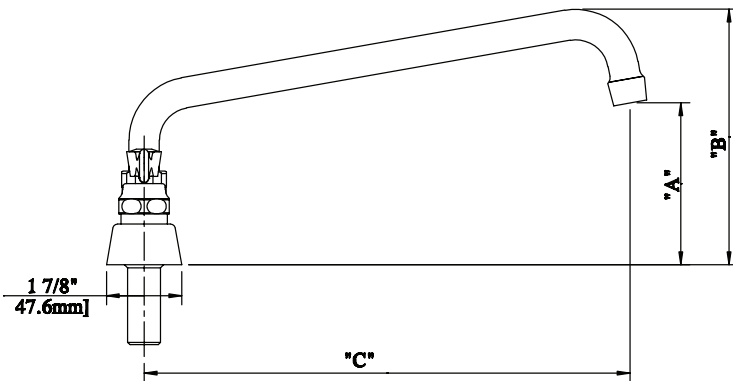

# 4" Deck Mount Solid Body Faucet with Swing Spout

Model: BKF-4DM-G, Lead Free

### Product Specifications:

- Heavy Duty Double Seat 1/4 Turn Ceramic Cartridges
- Color Coded Hot & Cold Indicators
- Double O-Ring Spout Seal
- High Polished Triple Dipped Chrome Finish
- Integral Check Valve
- Lead Free Compliant
- Full Replacement Parts Available

### Product Detail:

Model Number	DIM. A	DIM. B	DIM. C
BKF-4DM-6-G	2.75" [69.8]	5" [127]	6" [152.4]
BKF-4DM-8-G	3.16" [80.2]	5.38" [136.5]	8" [203.2]
BKF-4DM-10-G	3.56" [90.5]	5.75" [146]	10" [254]
BKF-4DM-12-G	3.88" [98.4]	6.16" [156.4]	12" [304.8]
BKF-4DM-14-G	4.31" [109.5]	6.56" [166.7]	14" [355.6]
BKF-4DM-16-G	4.75" [120.6]	6.88" [174.6]	16" [406.4]