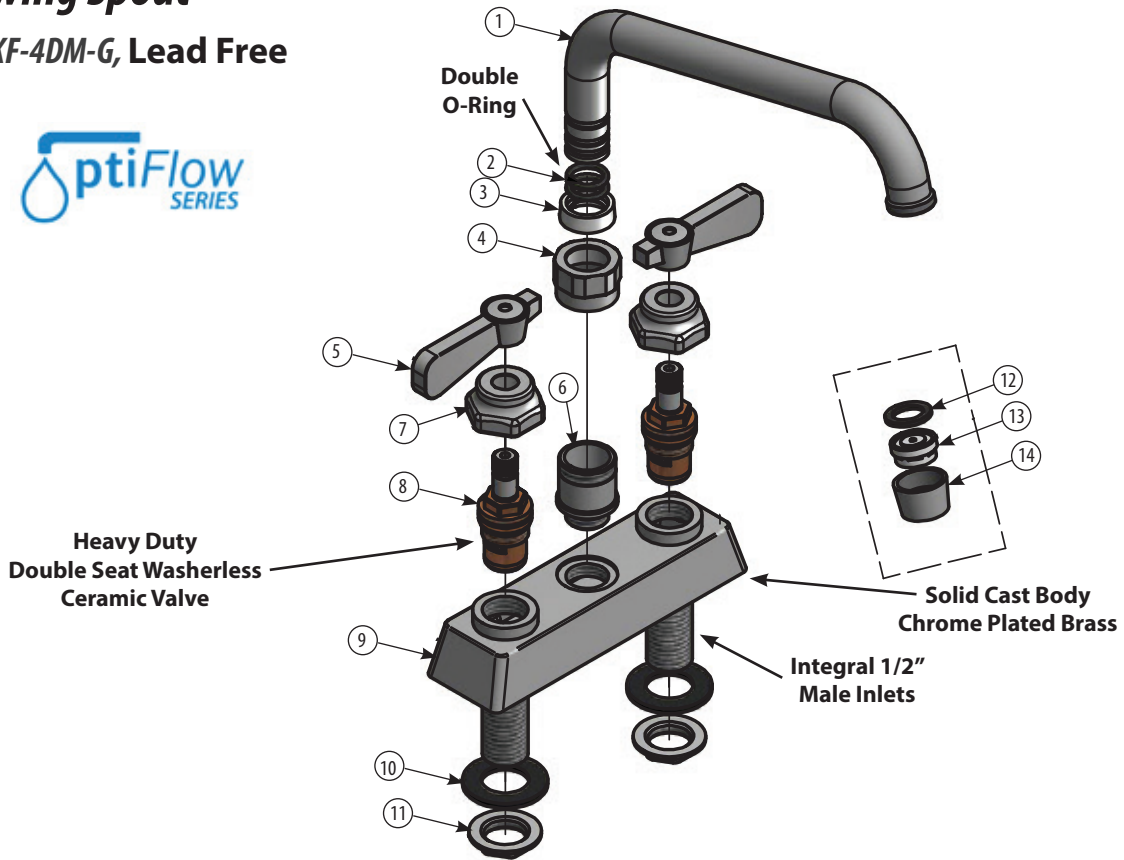

### Product Specifications:

- Heavy Duty Double Seat 1/4 Turn Ceramic Cartridges
- Color Coded Hot & Cold Indicators
- Double O-Ring Spout Seal
- High Polished Triple Dipped Chrome Finish
- Integral Check Valve
- Lead Free Compliant
- Full Replacement Parts Available

### Product Detail:

Model Number	DIM. A	DIM. B	DIM. C
BKF-4DM-6-G	2.75" [69.8]	5" [127]	6" [152.4]
BKF-4DM-8-G	3.16" [80.2]	5.38" [136.5]	8" [203.2]
BKF-4DM-10-G	3.56" [90.5]	5.75" [146]	10" [254]
BKF-4DM-12-G	3.88" [98.4]	6.16" [156.4]	12" [304.8]
BKF-4DM-14-G	4.31" [109.5]	6.56" [166.7]	14" [355.6]
BKF-4DM-16-G	4.75" [120.6]	6.88" [174.6]	16" [406.4]

# 4" Deck Mount Solid Body Faucet with Swing Spout

Model: BKF-4DM-G, Lead Free

### Exploded Parts Detail:

Diagram #	Quantity	Part Number	Description
1	1	BKF-SPT-XX	Spout
2	1	BKF-SPT-SPACER	Spacer
3	2	BKF-SPT-ORING	O-Ring
4	2	BKF-SPT-NUT	Spout Nut
5	2	BKF-SBH	Handle
6	1	BKF-4DM-SPT-BASE	Spout Base
7	2	BKF-BONNET	Bonnet
8	2	BKF-HV/CV-G	Ceramic Valves
9	1	BKF-4DM-XX-G	Faucet Body
10	2	BKF-4DM-MN	Mounting Nut
11	2	BKF-ESC-WASHER	Washer
12	1	BKF-SPT-AER-W	Aerator Washer
13	1	BKF-SPT-AER	Aerator
14	1	BKF-AER-NOZZLE	Nozzle