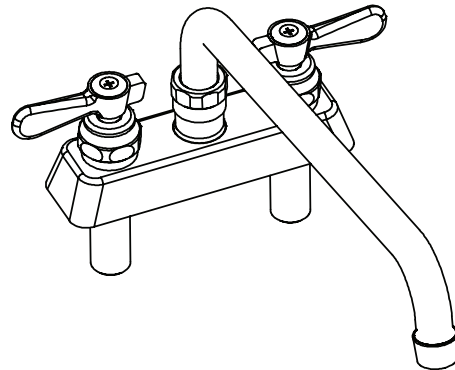

# 4" Deck Mount Solid Body Faucet with Swing Spout

Model: BKF-4DM-G, Lead Free

### Product Specifications:

- Heavy Duty Double Seat 1/4 Turn Ceramic Cartridges
- Color Coded Hot & Cold Indicators
- Double O-Ring Spout Seal
- High Polished Triple Dipped Chrome Finish
- Integral Check Valve
- Lead Free Compliant
- Full Replacement Parts Available