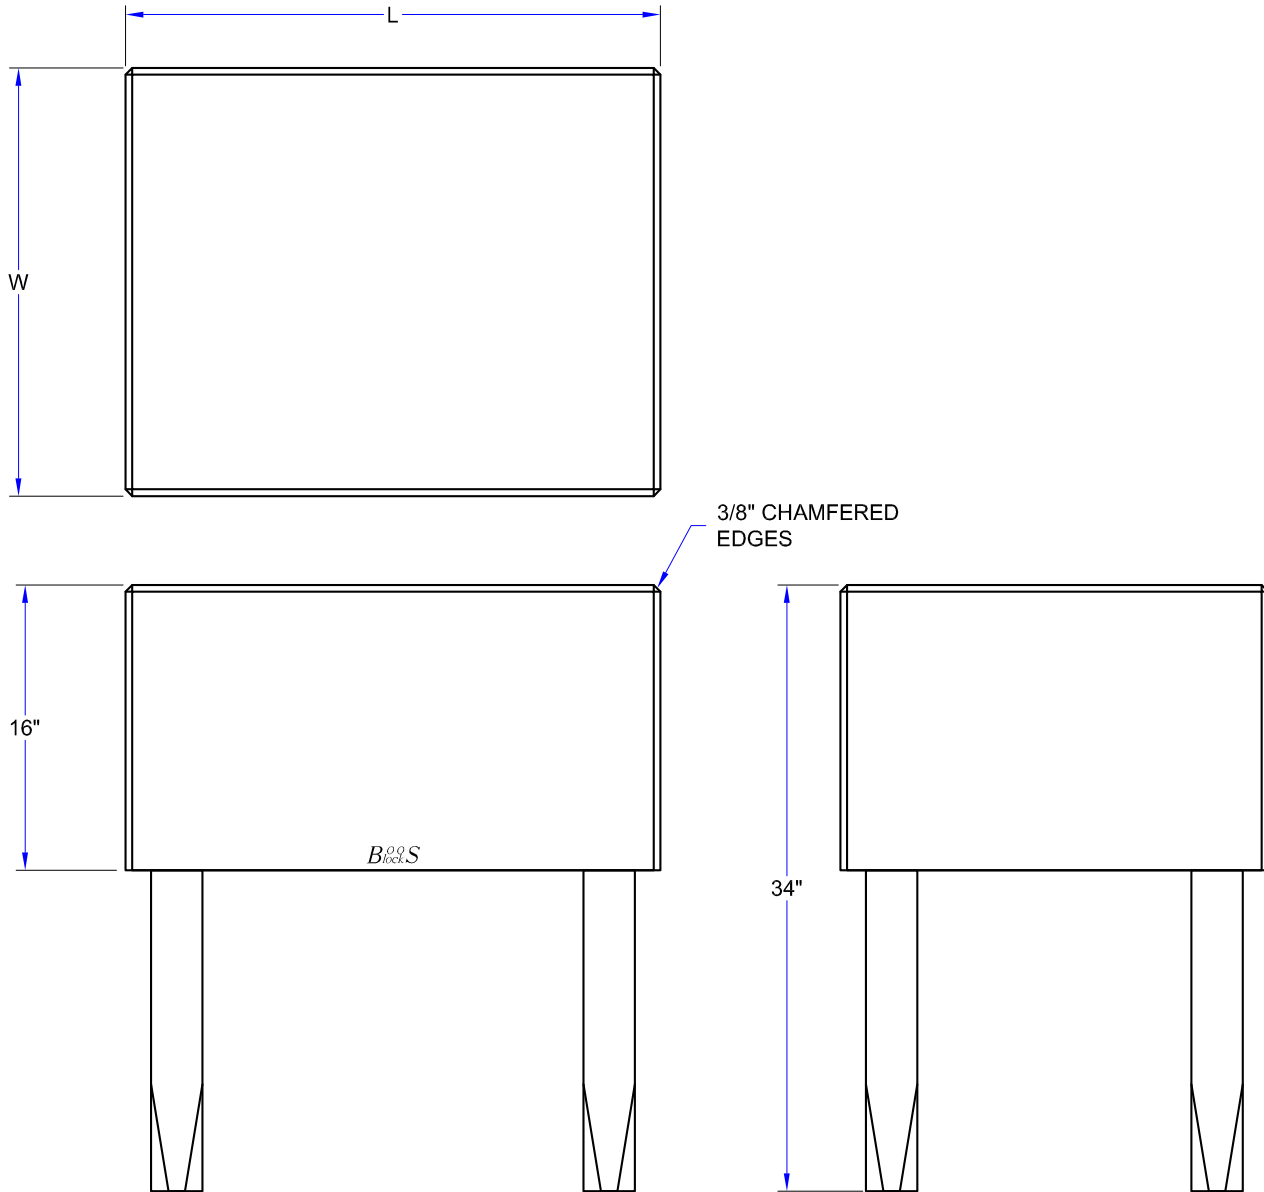

"AA" TRADITIONAL BUTCHER BLOCKS

AA Block - 16" Thick End Grain Top

FEATURES:

- Northern Hard Rock Maple
- End Grain Construction
- L-4 Legs (Pencil) Standard
- Boos Block Cream With Beeswax Finish

CERTIFICATIONS:

NHLA

AA05

ACCESSORIES

MODEL	DESCRIPTION
TKS	Knife Holder (Wood)

"AA" WOOD BUTCHER BLOCK

MODEL	TOP SIZE (L X W X H)	OVERALL HEIGHT	WT. (LBS)
AA01	24"x18"x16"	34"	216
AA02	24"x24"x16"	34"	287
AA03	30"x24"x16"	34"	348
AA04	30"x30"x16"	34"	386
AA05	35"x30"x16"	34"	499
AA06	40"x30"x16"	34"	567
AA10	35"x35"x16"	34"	579
AA11	40"x35"x16"	34"	659

ALL DIMENSIONS ARE TYPICAL. TOLERANCE +/- .500". JOHN BOOS & CO. RESERVES THE RIGHT TO CHANGE SPECIFICATIONS WITHOUT NOTICE.

DETAILED SPECIFICATIONS

"AA" WOOD BUTCHER BLOCK

MODEL	TOP SIZE (L X W X H)	OVERALL HEIGHT	WT. (LBS)
AA01	24"x18"x16"	34"	216
AA02	24"x24"x16"	34"	287
AA03	30"x24"x16"	34"	348
AA04	30"x30"x16"	34"	386
AA05	35"x30"x16"	34"	499
AA06	40"x30"x16"	34"	567
AA10	35"x35"x16"	34"	579
AA11	40"x35"x16"	34"	659

ALL DIMENSIONS ARE TYPICAL. TOLERANCE +/- .500". JOHN BOOS & CO. RESERVES THE RIGHT TO CHANGE SPECIFICATIONS WITHOUT NOTICE.