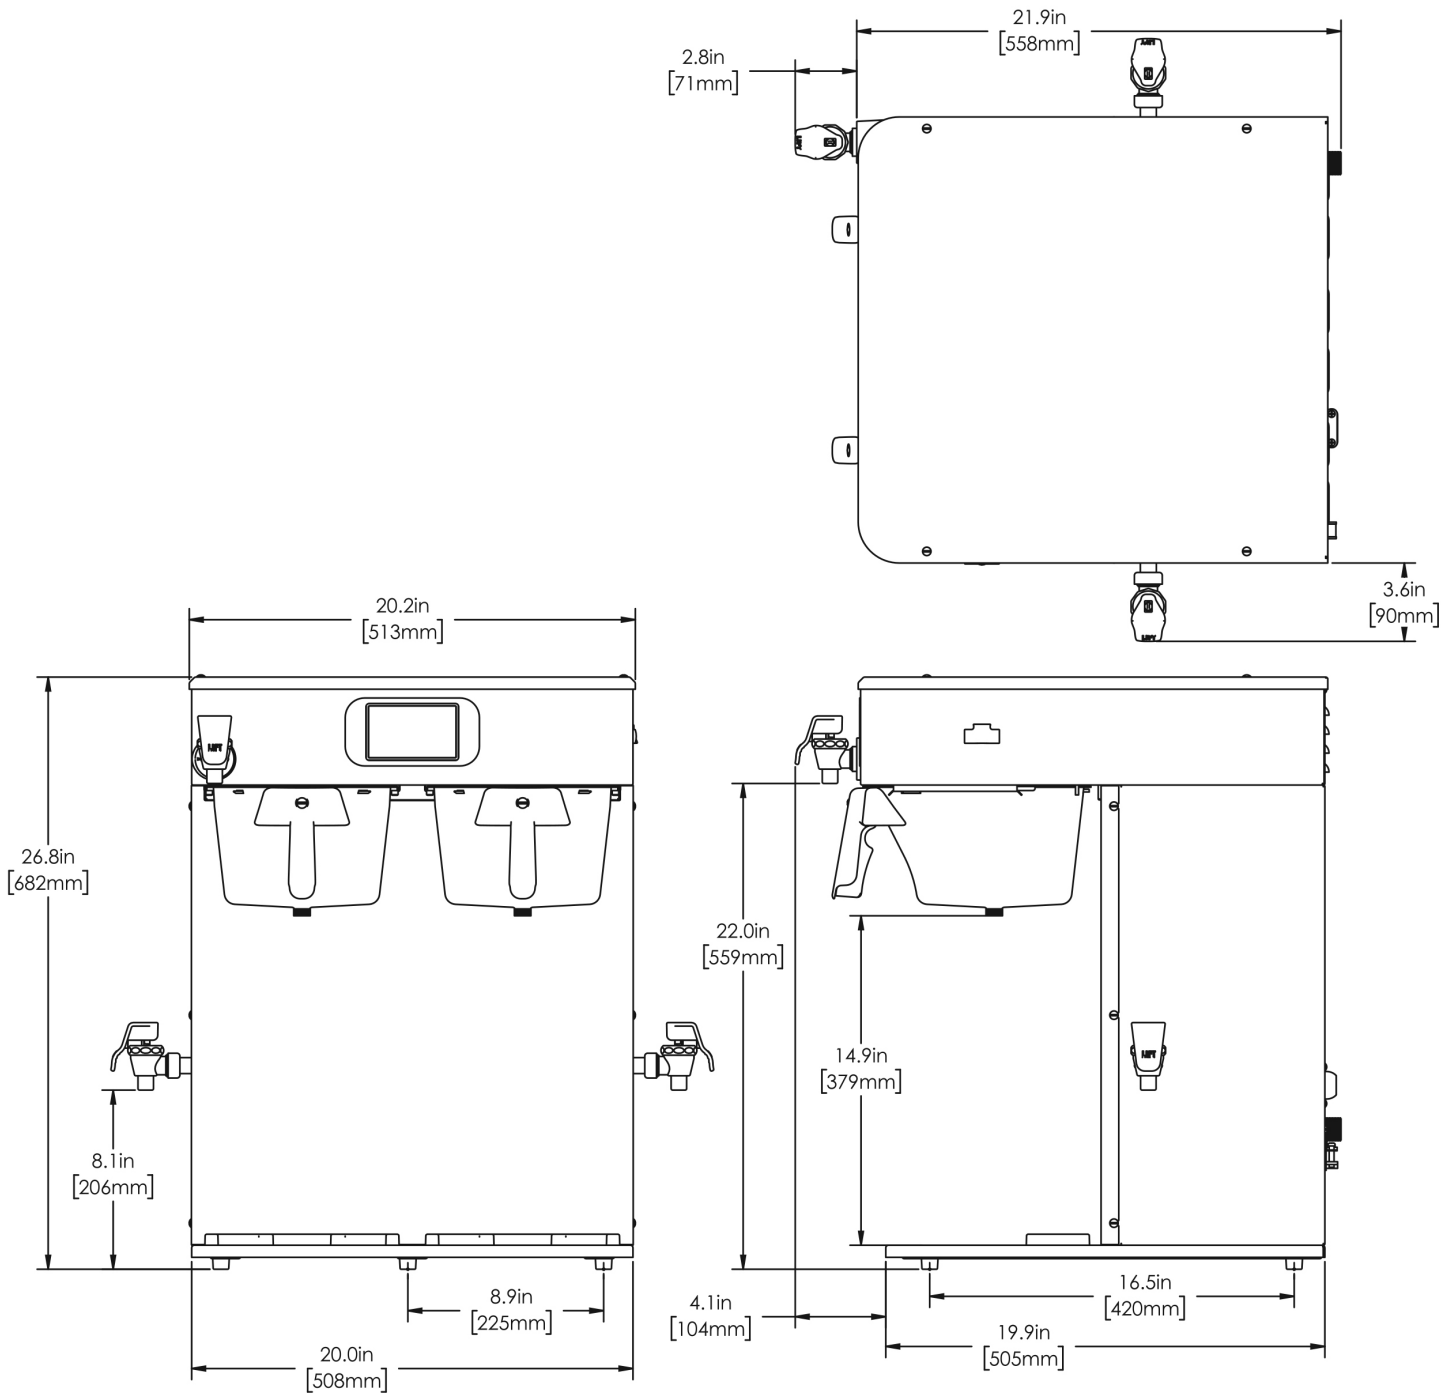

Last Updated:  
04/26/2024

	Unit			Shipping				
	Height	Width	Depth	Height	Width	Depth	Weight	Volume
English	26.8 in.	20.2 in.	24.7 in.	30.0 in.	23.9 in.	28.4 in.	83.000 lbs	11.761 ft³
Metric	68.1 cm	51.3 cm	62.7 cm	76.2 cm	60.6 cm	72.1 cm	37.649 kgs	0.333 m³