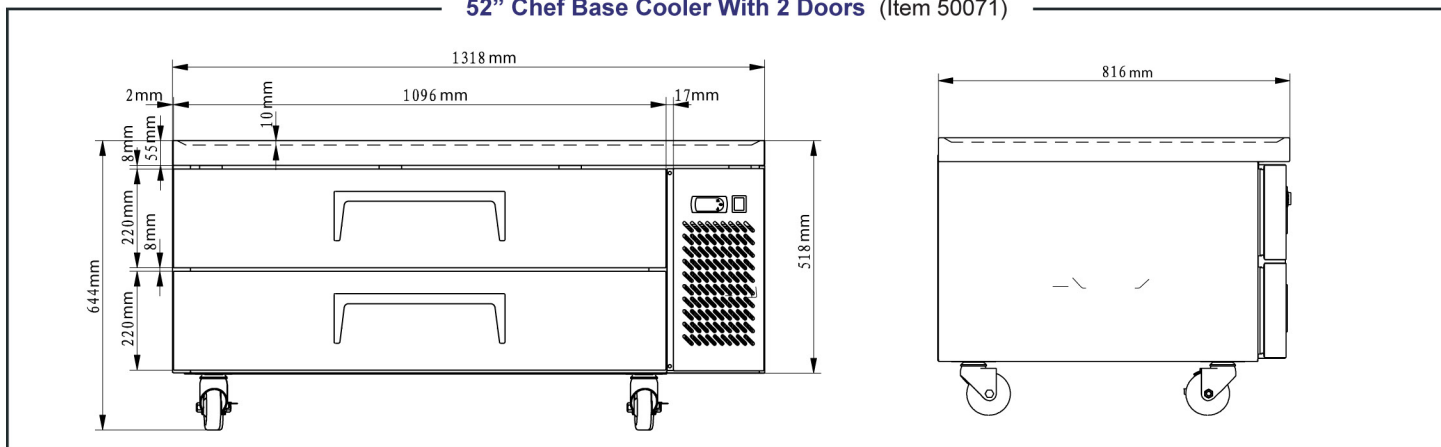

52" Chef Base Cooler With 2 Doors (Item 50071)