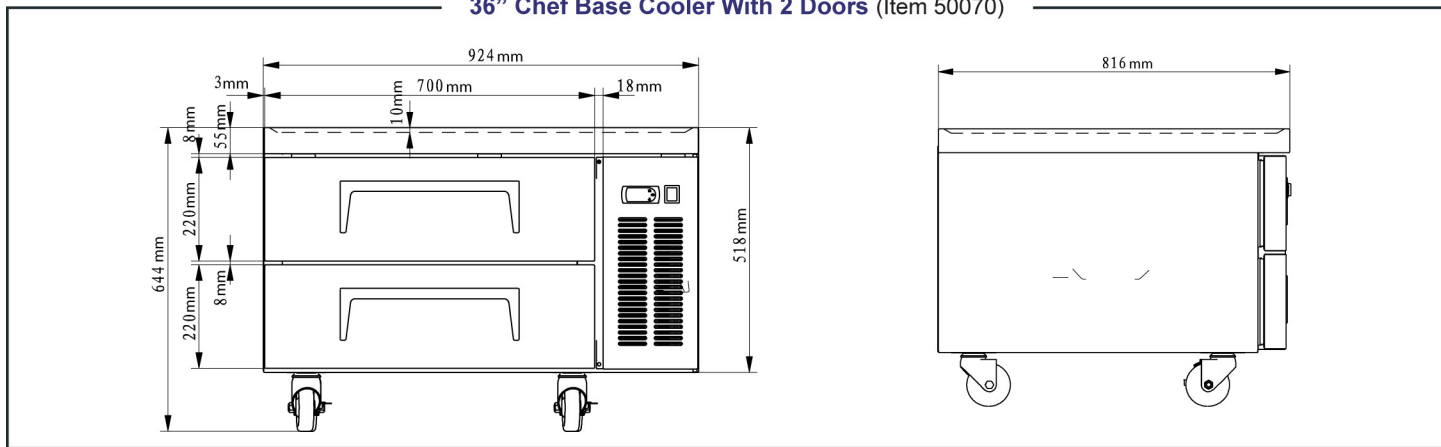

Technical Drawing With Dimensions:

36" Chef Base Cooler With 2 Doors (Item 50070)