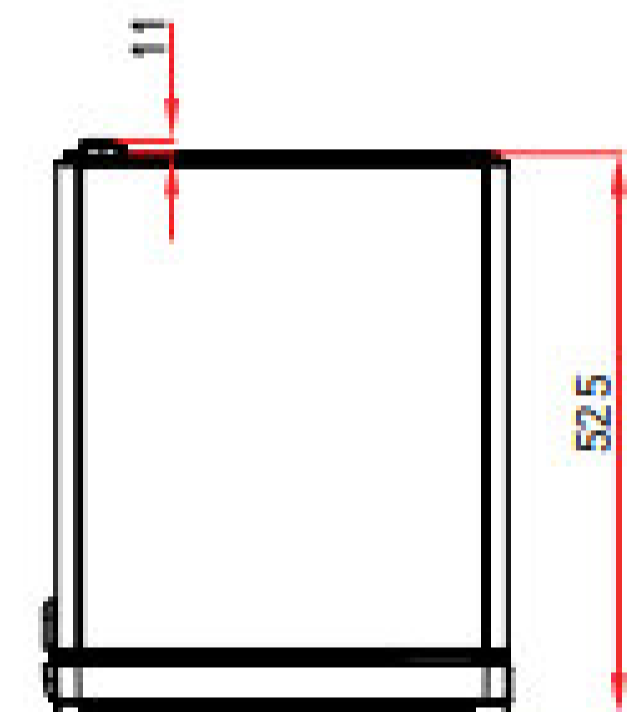

SINGLE GLASS DOOR BLACK REFRIGERATED SHOWCASE

47563 - 140 L

47586 - 217 L

47460 - 285 L

FEATURES

- Black painted stainless steel exterior and white painted interior for a sleek and modern look and lasting durability
- Double-tempered and self-closing glass door for a heat-safe view of the interior and reduced condensation.
- Adjustable coated steel shelves for rearranging the refrigerator space to accommodate different sizes or removing shelves for easy cleaning.
- Frost-free operation for minimum user maintenance and no-frost buildup

NEMA
5 - 15
125 VAC / 15 AMP
RECEPTACLE

1
YEAR

1 YEAR
WARRANTY
PARTS AND LABOUR

SINGLE GLASS DOOR BLACK REFRIGERATED SHOWCASE

TECHNICAL DRAWING

**measurements in diagrams are in mm*

47586 - 217 L

47460 - 285 L

SINGLE GLASS DOOR BLACK REFRIGERATED SHOWCASE

SPECIFICATIONS

Item Number	47563	47586	47460
Model	RE-CN-145	RE-CN-215	RE-CN-305
Volume	140 L / 4.9 cu.ft.	217 L / 7.7 cu.ft.	285 L / 10.1 cu.ft.
Description	Double tempered glass door with Low-E		
Door Frame	PVC		
Refrigerant	R600a / 1.27g	R600a / 1.48g	R600a / 1.69g
Temperature Range	0 - 10°C / 32 - 50°F		
Electrical	110V / 60Hz / 1Ph		
Current	1.3A	1.3A	1.5A
Power	130W	130W	150W
Cooling System	Air Forced / Ventilated / No Frost		
Lock/Key	Yes		
Side LED Light	Yes		
Casters	Yes		
Number of Shelves	3	3	4
Net Dimensions (WDH)	16.5" x 20.7" x 56.3" 420 x 525 x 1430 mm	21.1" x 20.7" x 62.2" 535 x 525 x 1580 mm	22.6" x 20.7" x 71.3" 575 x 525 x 1810 mm
Gross Dimensions (WDH)	19.7" x 22.8" x 58.4" 500 x 580 x 1483 mm	24.2" x 22.8" x 64.3" 615 x 580 x 1633 mm	25.8" x 22.8" x 73.3" 655 x 580 x 1863 mm
Net Weight	92.6 lb. / 42 kg	114.6 lb. / 52 kg	130.1 lb. / 59 kg
Gross Weight	101.4 lb. / 46 kg	125.7 lb. / 57 kg	143.3 lb. / 65 kg

TECHNICAL DRAWING

*measurements in diagrams are in mm

47563 - 140 L

NELLA

WWW.NELLAONLINE.COM
HELP@NELLAONLINE.COM

LOCATIONS

148 NORFINCH DR
NORTH YORK, ON,
M3N 1X8
416-740-2424

433 QUEEN ST E.
TORONTO, ON,
M5A 1T5
416-847-1112