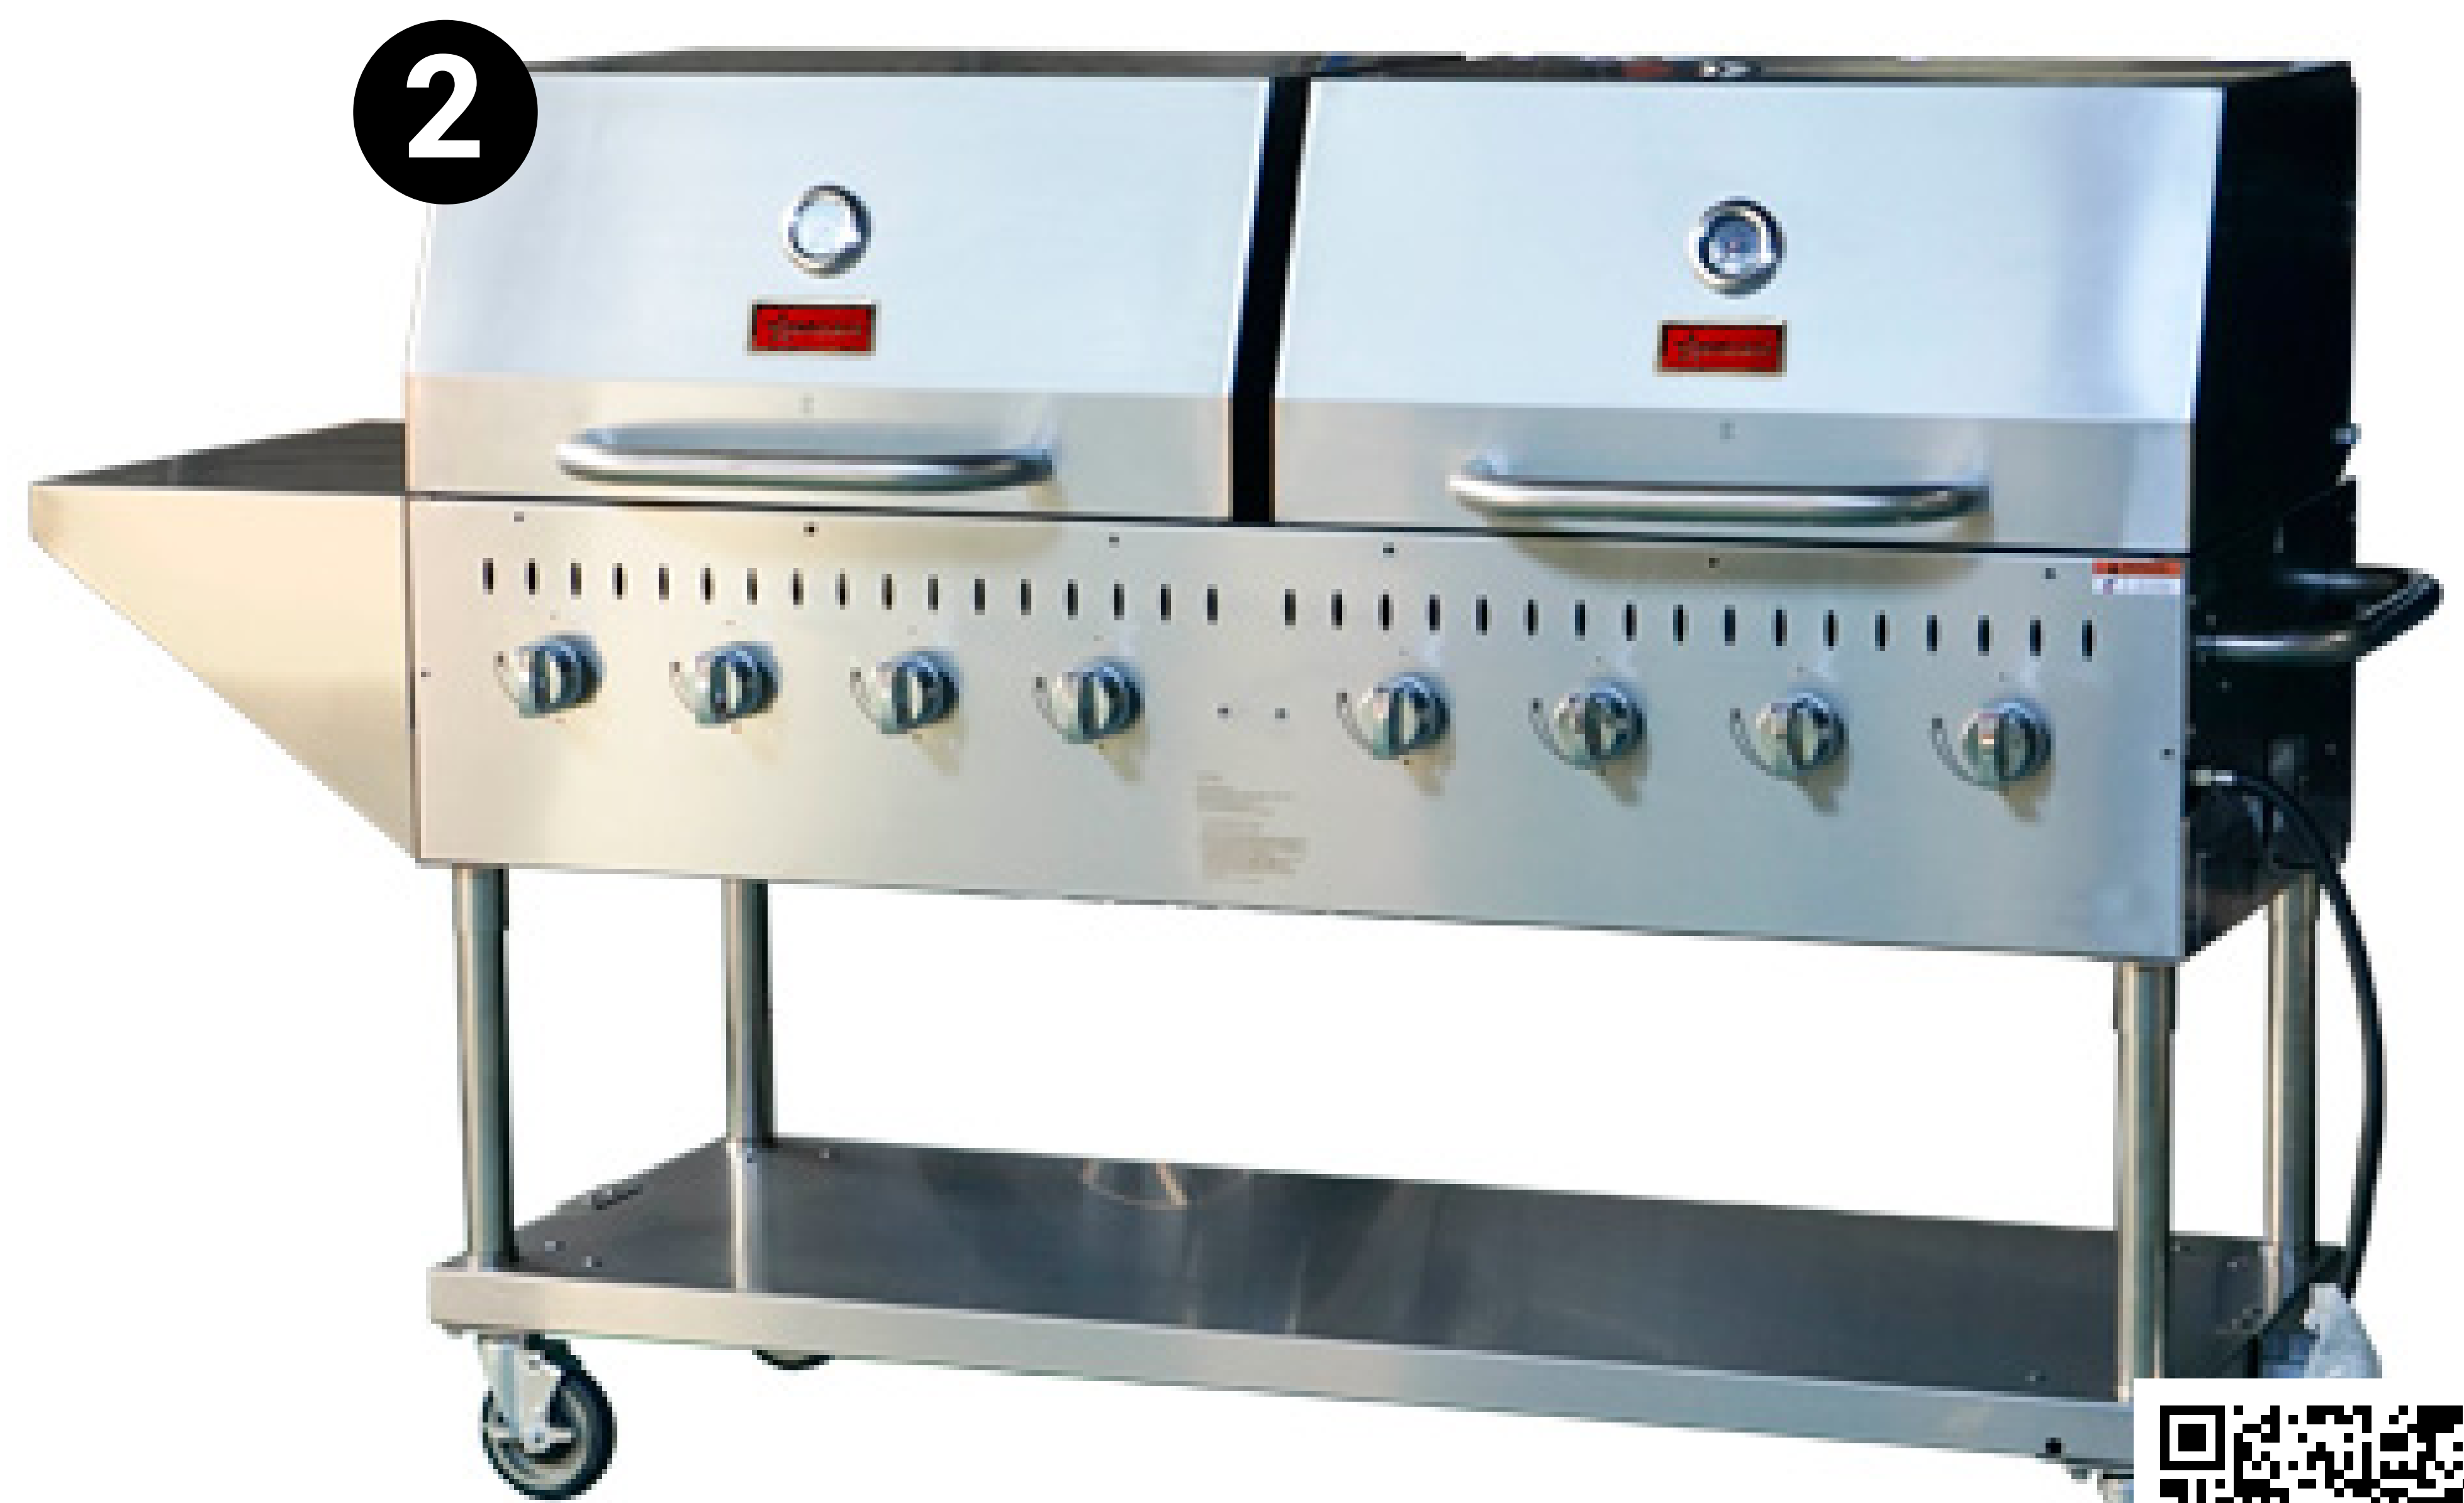

**NELLA**

Serving Canada Since 1951

**OUTDOOR PROPANE BBQ  
GRILLS****STAINLESS STEEL OUTDOOR BBQ GRILLS**

Serial No.:456145904735200  
Model No.:100-808579

Serial No.:457787544735300  
Model No.:100-972743

**GRILL SIGNATURE MEATS, KEBABS AND VEGGIES  
WITH NELLA'S OUTDOOR BBQ GRILLS**

*Nella's outdoor propane barbecue grills are the perfect choice for country clubs, resorts, hotels, and catering events. Featuring 4 or 8 burners that generate 64,000 to 128,000 BTUs each, they are made of durable stainless steel and come with 4 casters for easy portability between locations. They are also easy to use and clean.*

### Features

- Made of 304 stainless steel (including grids, burners ,and fasteners).
- Heat up to cooking temperature in 4 minutes.
- Tank holder on the back of the unit (hold 20 lbs propane tank).
- Storage shelf and angled legs for durability.
- 1.312" - 5 ACME gas inlet size.