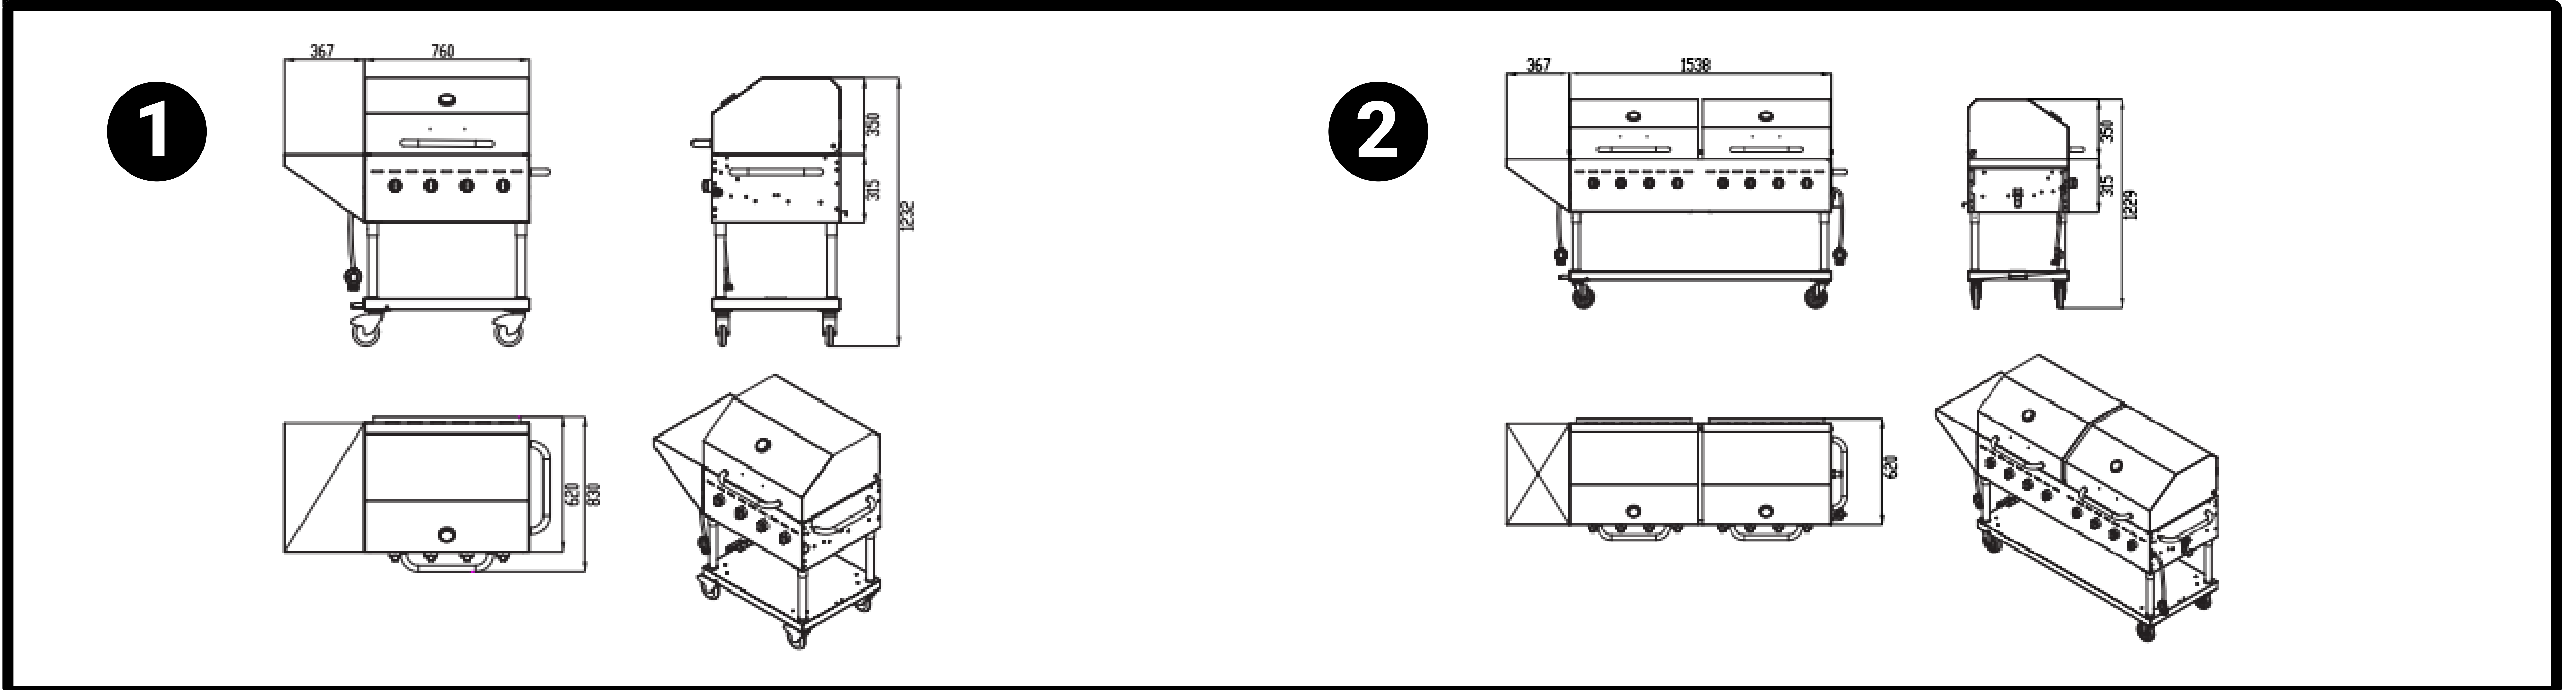

### Features

- Made of 304 stainless steel (including grids, burners ,and fasteners).
- Heat up to cooking temperature in 4 minutes.
- Tank holder on the back of the unit (hold 20 lbs propane tank).
- Storage shelf and angled legs for durability.
- 1.312" - 5 ACME gas inlet size.