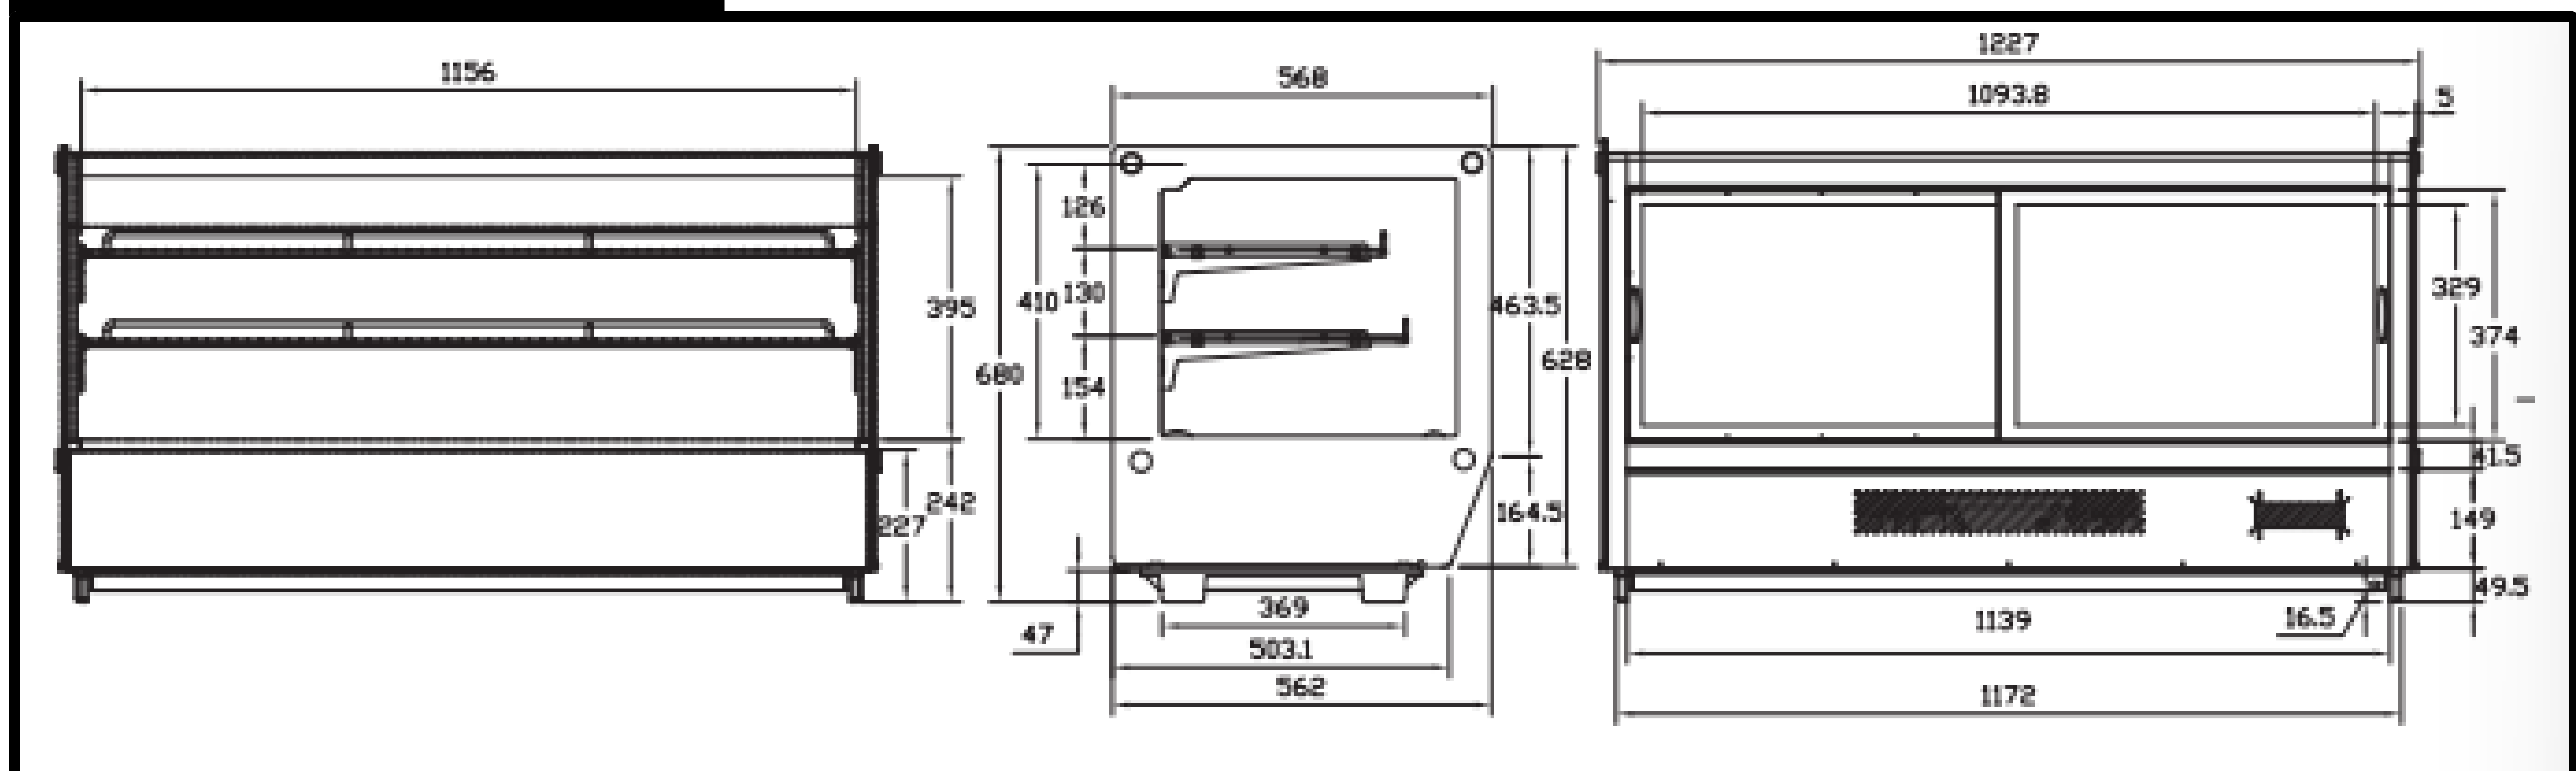

NELLA

Serving Canada Since 1951

REFRIGERATION

SQUARE GLASS COUNTERTOP REFRIGERATED SHOWCASES

Serial No.:454804564727800
Model No.:100-674445

Serial No.:455785544727900
Model No.:100-772543

NELLA'S SQUARE GLASS COUNTERTOP REFRIGERATED DISPLAY IS DESIGNED WITH ATTRACTIVENESS TO INCREASE IMPULSE SALES, WHILE ITS TEMPERATURE CONTROL ENSURES THAT THEIR PRODUCTS REMAIN FRESH AND SAFE.

1
YEAR

**1 YEAR
WARRANTY**
PARTS AND LABOUR

120 L SQUARE GLASS COUNTERTOP REFRIGERATED SHOWCASE

Technical Specifications

Electrical	110V / 60Hz / 1Ph
Power Input	160 W
Rated Current	3 Amps
Capacity	160L 5.65 cu. ft
Shelf Capacity	33 lbs 15 kg
Rack Size	13.2" x 32" 335 x 813 mm 14.4" x 32" 367 x 813 mm
Max. Ambient Temperature	30°C 86°F
Temperature Range	0 - 12°C 32 - 53.6°F
Refrigerant	R290
Net Weight	145.5 lbs 66 kg
Gross Weight	153.2 lbs 69.5 kg
Dimensions (DWH)	34.6" x 22.4" x 27" 880 x 568 x 686 mm
Gross Dimensions	37.4" x 24.7" x 29" 951 x 627 x 735 mm

Serial No.:454804564727800

Model No.:100-674445

Technical Drawing

measurements in mm

202 L SQUARE GLASS COUNTERTOP REFRIGERATED SHOWCASE

Technical Specifications

Electrical	110V / 60Hz / 1Ph
Power Input	360 W
Rated Current	3.9 Amps
Capacity	202L 7.13 cu. ft
Shelf Capacity	44 lbs 20 kg
Rack Size	13.2" x 45.5" 335 x 1156 mm 14.4" x 45.5" 367 x 1156 mm
Max. Ambient Temperature	30°C 86°F
Temperature Range	0 - 12°C 32 - 53.6°F
Refrigerant	R290
Net Weight	198.4 lbs 90 kg
Gross Weight	203.9 lbs 92.5 kg
Dimensions (DWH)	48" x 22.4" x 27" 1219 x 568 x 686 mm
Gross Dimensions	50.8" x 24.7" x 29" 1290 x 627 x 735 mm

Serial No.:455785544727900

Model No.:100-772543

Technical Drawing

measurements in mm