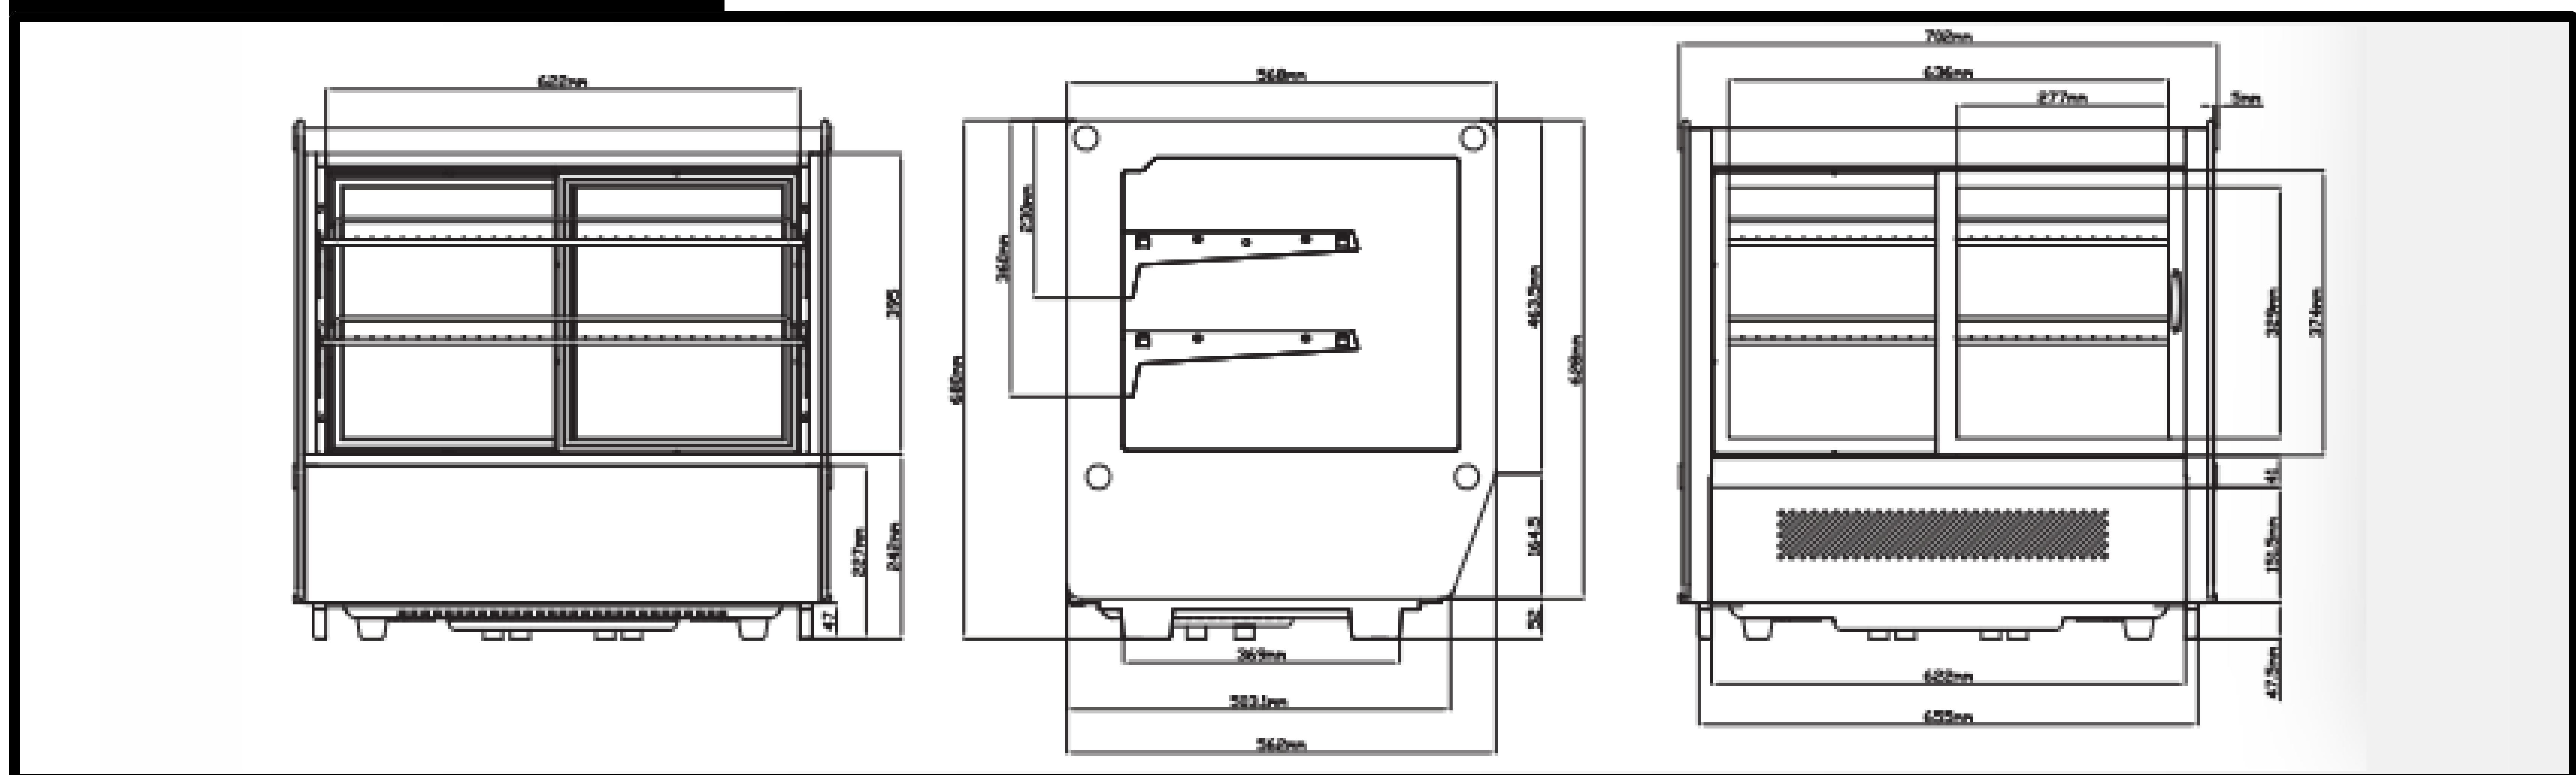

NELLA

Serving Canada Since 1951

REFRIGERATION

SQUARE GLASS COUNTERTOP REFRIGERATED SHOWCASES

Serial No.:454804564727800
Model No.:100-674445

Serial No.:455785544727900
Model No.:100-772543

NELLA'S SQUARE GLASS COUNTERTOP REFRIGERATED DISPLAY IS DESIGNED WITH ATTRACTIVENESS TO INCREASE IMPULSE SALES, WHILE ITS TEMPERATURE CONTROL ENSURES THAT THEIR PRODUCTS REMAIN FRESH AND SAFE.

1
YEAR

**1 YEAR
WARRANTY**
PARTS AND LABOUR

120 L SQUARE GLASS COUNTERTOP REFRIGERATED SHOWCASE

Technical Specifications

Electrical	110V / 60Hz / 1Ph
Power Input	160 W
Rated Current	3 Amps
Capacity	160L 5.65 cu. ft
Shelf Capacity	33 lbs 15 kg
Rack Size	13.2" x 32" 335 x 813 mm 14.4" x 32" 367 x 813 mm
Max. Ambient Temperature	30°C 86°F
Temperature Range	0 - 12°C 32 - 53.6°F
Refrigerant	R290
Net Weight	145.5 lbs 66 kg
Gross Weight	153.2 lbs 69.5 kg
Dimensions (DWH)	34.6" x 22.4" x 27" 880 x 568 x 686 mm
Gross Dimensions	37.4" x 24.7" x 29" 951 x 627 x 735 mm

Serial No.:454804564727800

Model No.:100-674445

Technical Drawing

measurements in mm

202 L SQUARE GLASS COUNTERTOP REFRIGERATED SHOWCASE

Technical Specifications

Electrical	110V / 60Hz / 1Ph
Power Input	360 W
Rated Current	3.9 Amps
Capacity	202L 7.13 cu. ft
Shelf Capacity	44 lbs 20 kg
Rack Size	13.2" x 45.5" 335 x 1156 mm 14.4" x 45.5" 367 x 1156 mm
Max. Ambient Temperature	30°C 86°F
Temperature Range	0 - 12°C 32 - 53.6°F
Refrigerant	R290
Net Weight	198.4 lbs 90 kg
Gross Weight	203.9 lbs 92.5 kg
Dimensions (DWH)	48" x 22.4" x 27" 1219 x 568 x 686 mm
Gross Dimensions	50.8" x 24.7" x 29" 1290 x 627 x 735 mm

Serial No.:455785544727900

Model No.:100-772543

Technical Drawing

measurements in mm