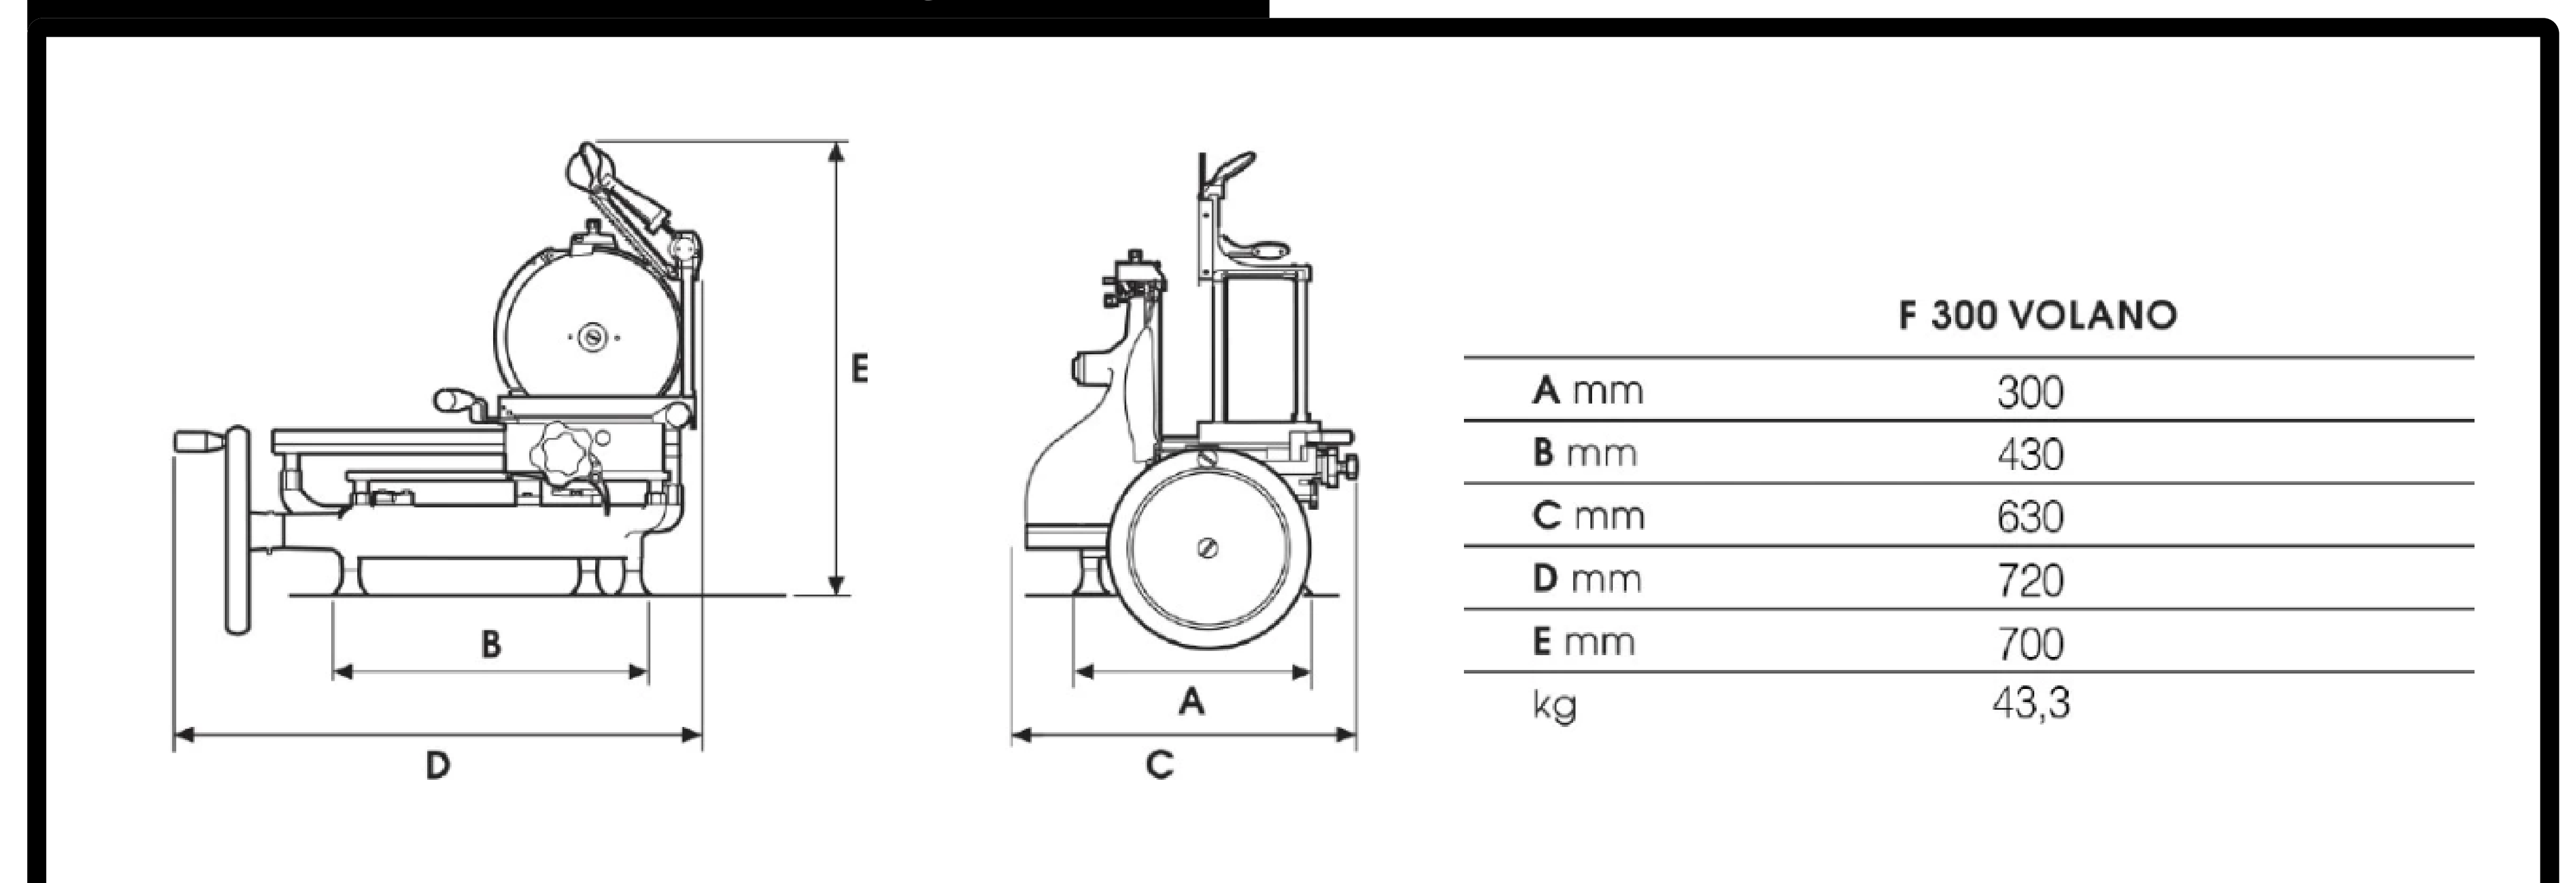

NELLA

Serving Canada Since 1951

FOOD EQUIPMENT**12" MANUAL BLACK VOLANO MEAT SLICER WITH FLOWER FLYWHEEL****Features**

- Sturdy, durable and reliable
- The precise slice-thickness knob (0-2.5 mm) assures very thin slices for the enjoyment of the taste of your special products
- Easy to operate and clean
- Comes in olive wood trim kit

**Technical Drawing****DESCRIPTION**

Volano Meat Slicer with Flower Flywheel & Olive Wood Trim Kit

BLADE SIZE

12" / 300 mm

CUTTING SIZE

9" x 7" / 230 x 180 mm

CUT THICKNESS RANGE

0 - 2.5 mm

DIMENSIONS

28.35" x 25" x 27.5" / 720 x 635 x 698.5 mm

NET WEIGHT

105 lbs. / 47.62 kg.

**MADE IN ITALY****1
YEAR****1 YEAR
WARRANTY**
PARTS AND LABOUR