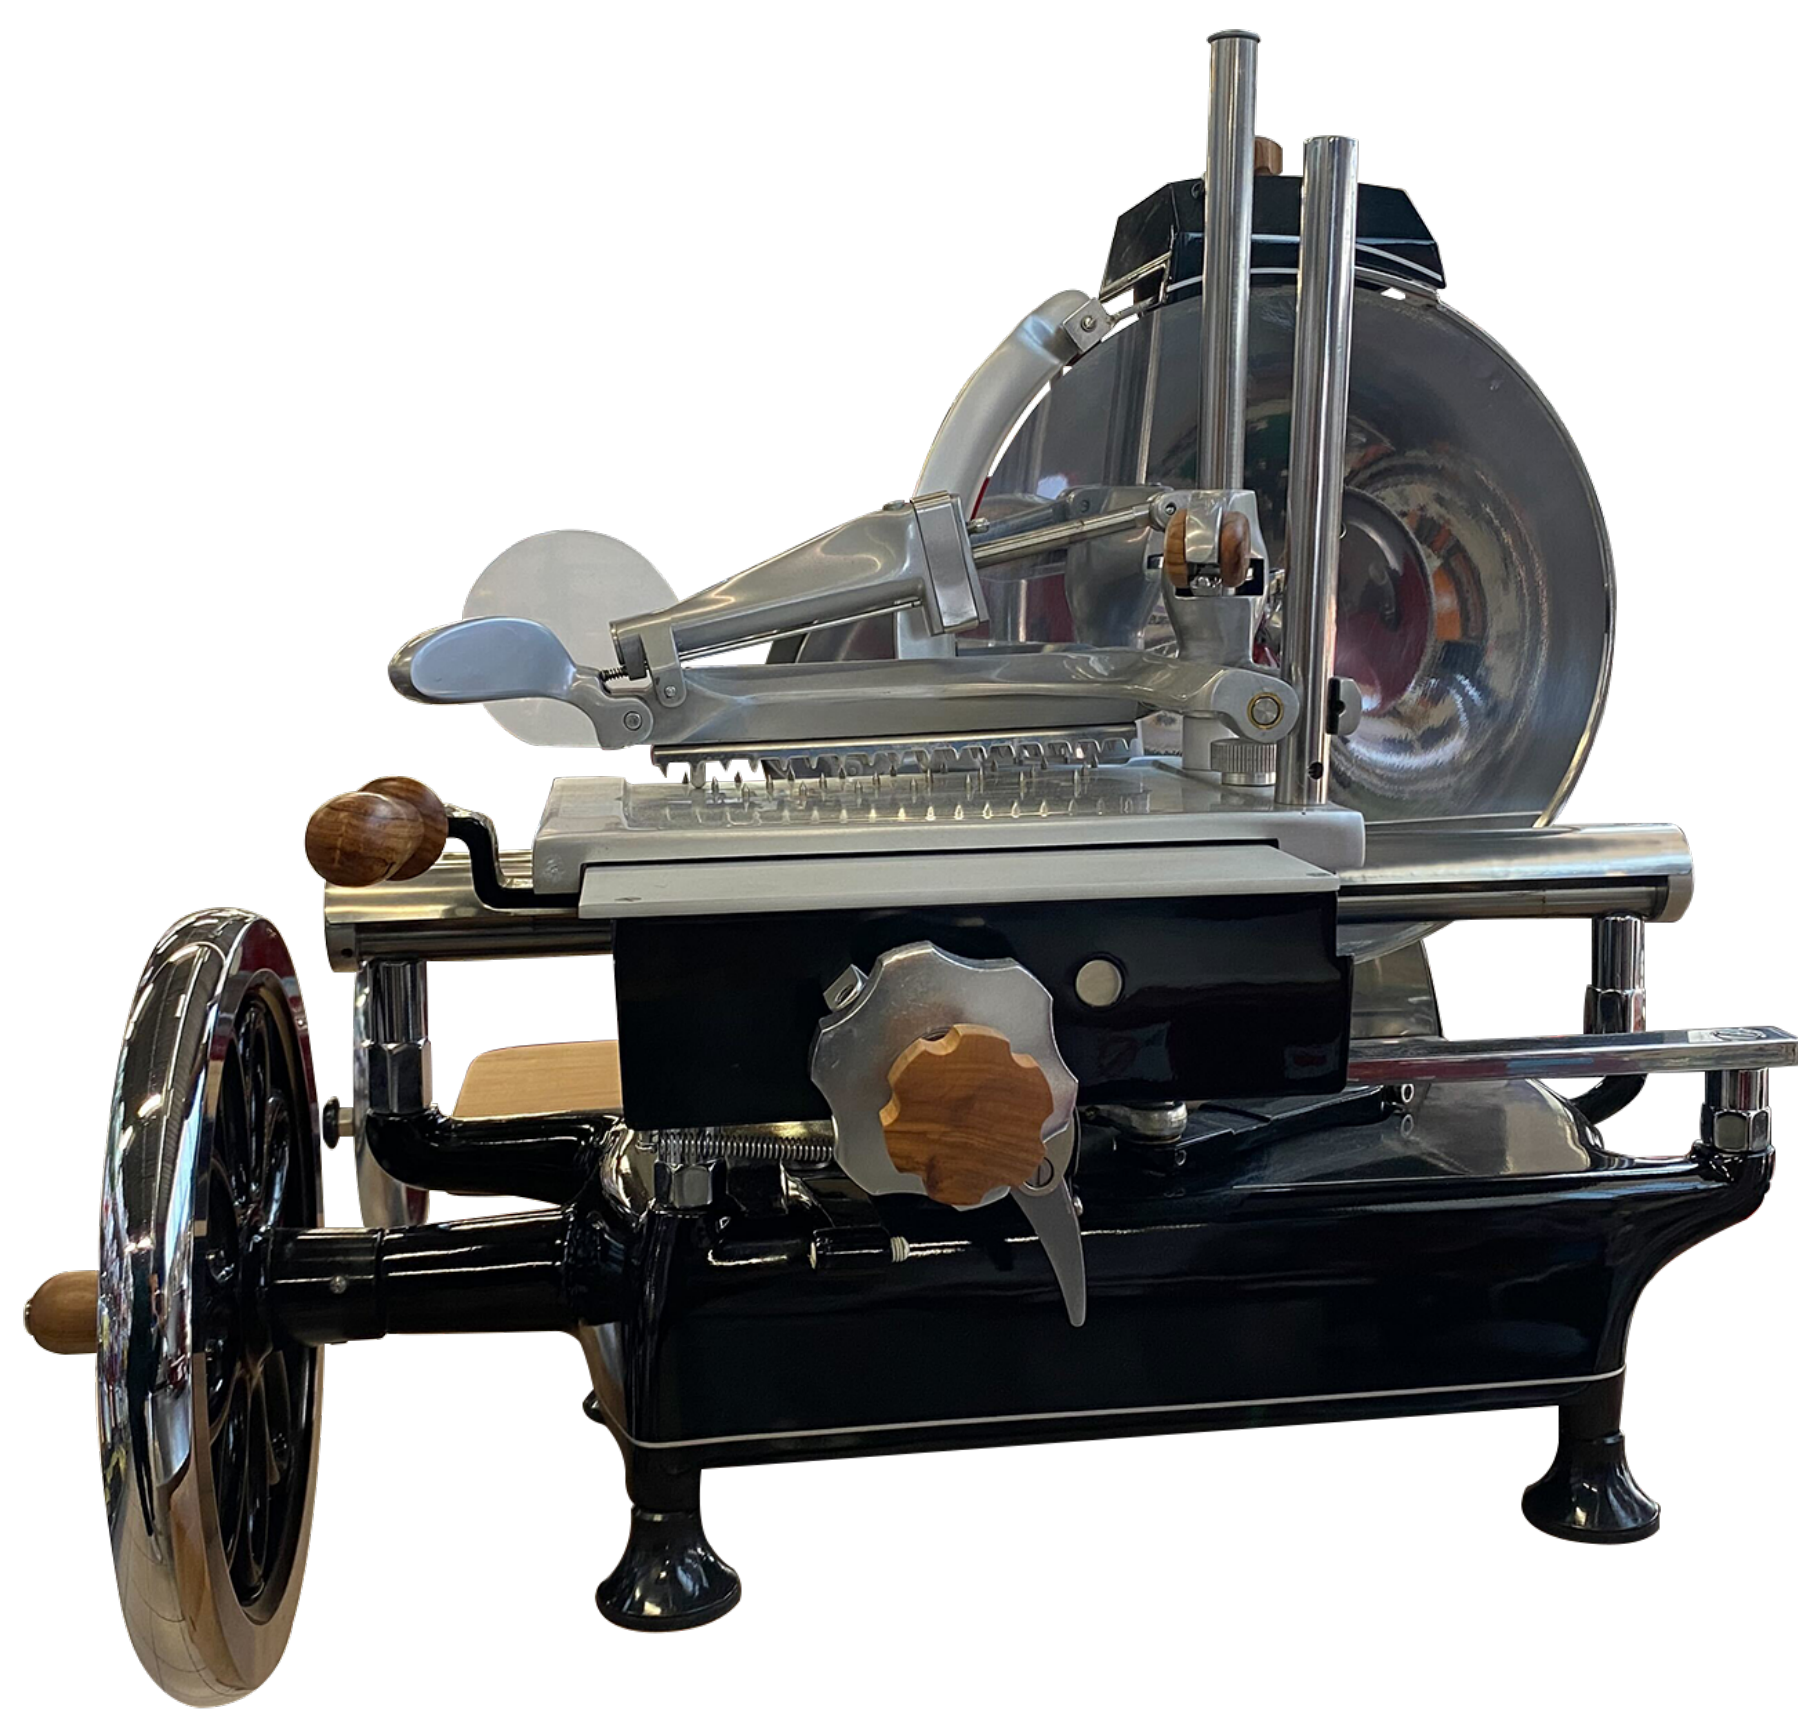

NELLA

Serving Canada Since 1951

FOOD EQUIPMENT**12" MANUAL BLACK VOLANO MEAT SLICER WITH FLOWER FLYWHEEL****Features**

- Sturdy, durable and reliable
- The precise slice-thickness knob (0-2.5 mm) assures very thin slices for the enjoyment of the taste of your special products
- Easy to operate and clean
- Comes in olive wood trim kit

**Technical Drawing****DESCRIPTION**

Volano Meat Slicer with Flower Flywheel & Olive Wood Trim Kit

BLADE SIZE

12" / 300 mm

CUTTING SIZE

9" x 7" / 230 x 180 mm

CUT THICKNESS RANGE

0 - 2.5 mm

DIMENSIONS

28.35" x 25" x 27.5" / 720 x 635 x 698.5 mm

NET WEIGHT

105 lbs. / 47.62 kg.

**MADE IN ITALY****1
YEAR****1 YEAR
WARRANTY**
PARTS AND LABOUR