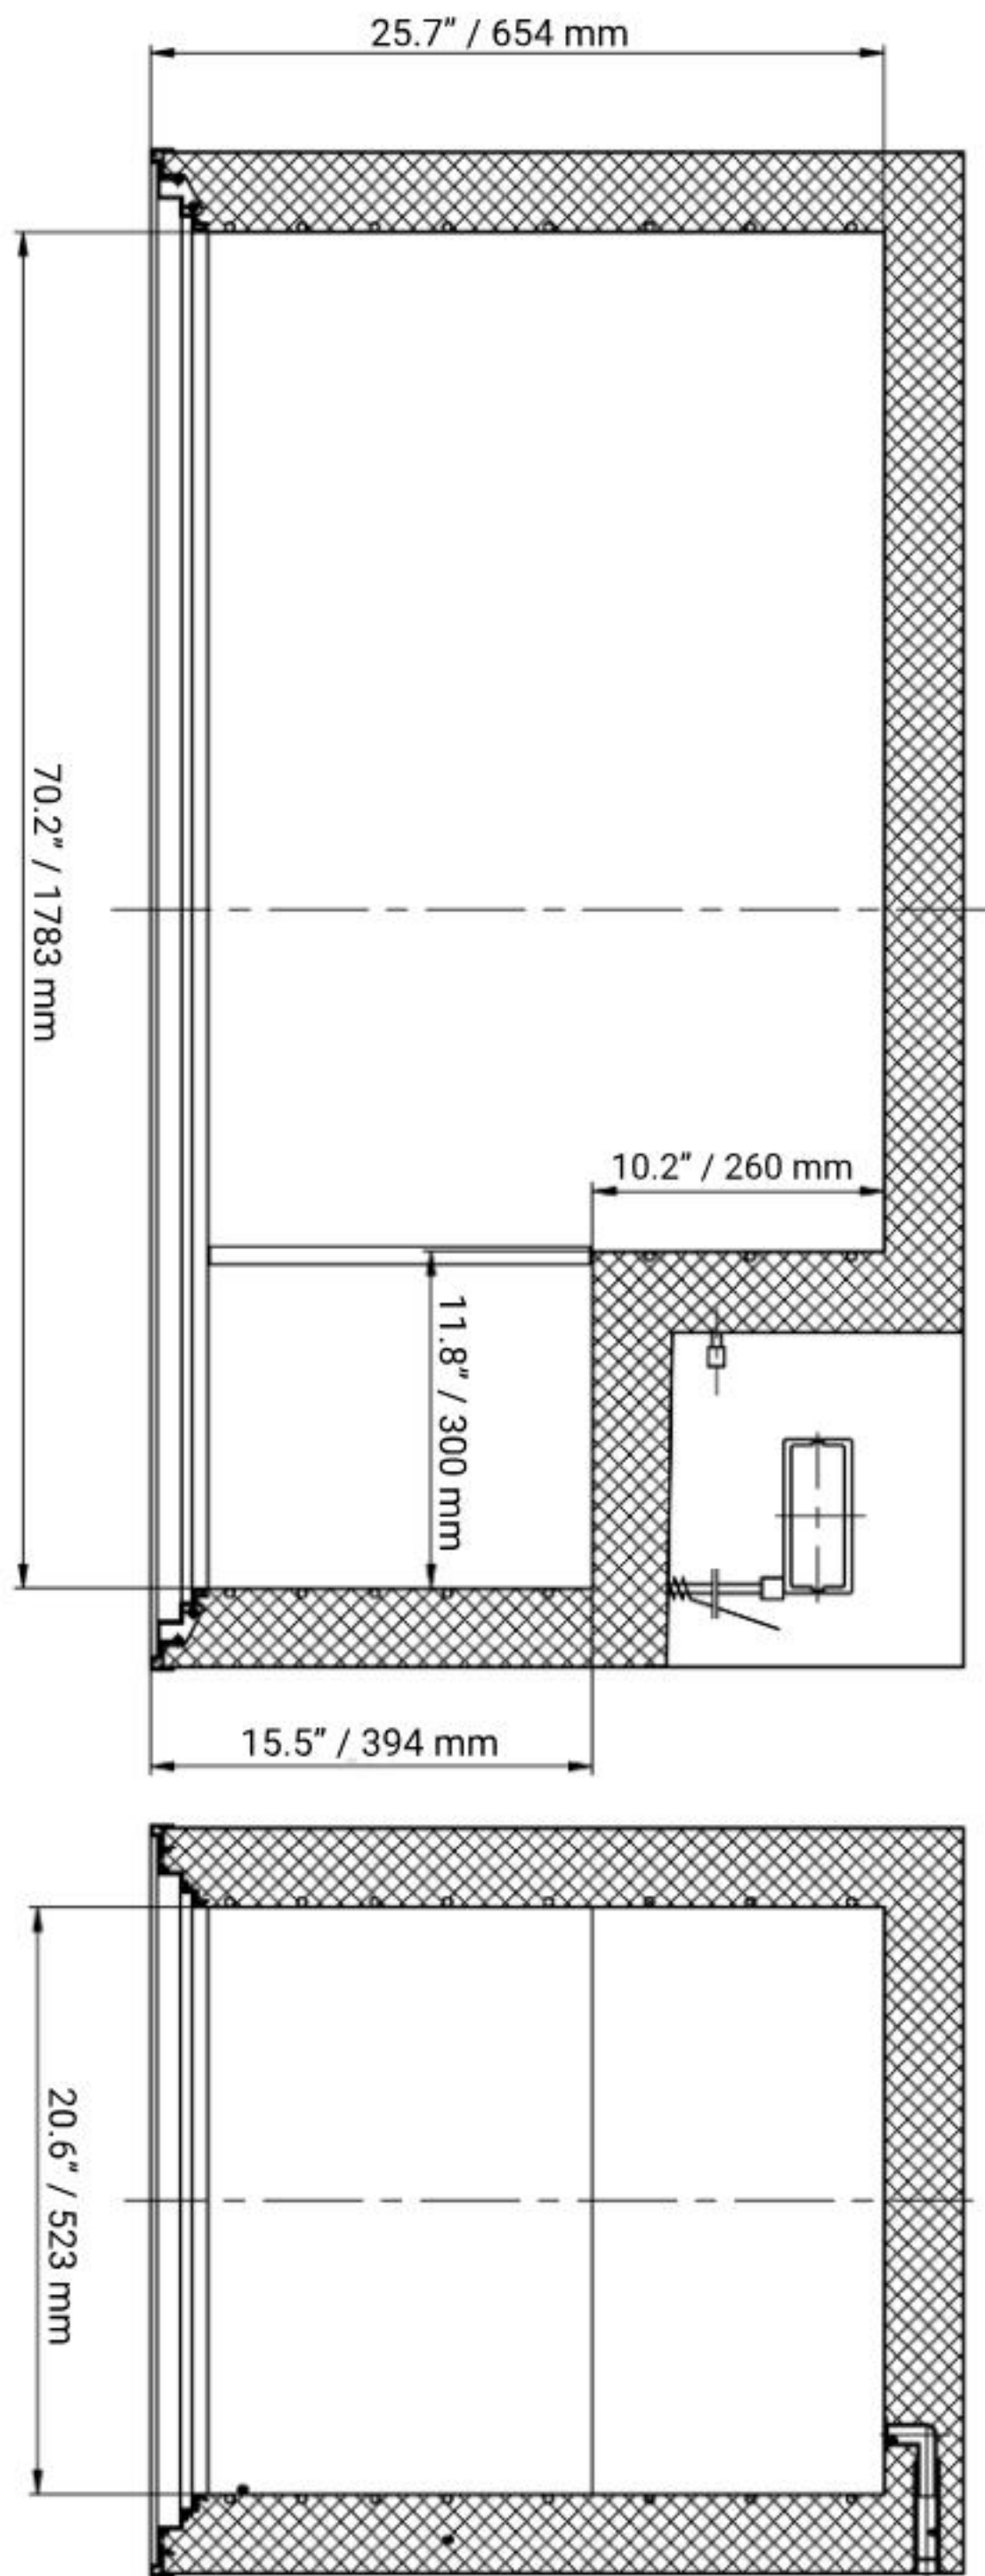

NELLA

WWW.NELLAONLINE.COM

Serving Canada Since 1951

REFRIGERATION

76" CHEST FREEZER WITH SOLID FLAT TOP

A freezer designed to merchandise your frozen foods!

Looking for a spacious unit to keep your frozen products in proper food storage temperature? Look no further than this 76" chest freezer with solid flat top and 20 cu ft capacity. Its hinged lid design enables it to stay open while consumers are loading/taking out items without having to hold it up. This freezer is perfect for convenience stores, ice cream shops, supermarkets, and restaurants who want to maximize their storage and merchandising space for frozen products.

1
YEAR

1 YEAR
WARRANTY
PARTS AND LABOUR

NELLA

WWW.NELLAONLINE.COM
HELP@NELLAONLINE.COM

76" CHEST FREEZER WITH SOLID FLAT TOP

TECHNICAL DRAWING WITH DIMENSIONS

TECHNICAL SPECIFICATIONS

POWER	1/2+ HP
CAPACITY	20 cu. ft.
REFRIGERANT	R290
TEMPERATURE RANGE	-15°C to -22°C / 5°F to -7.6°F
ELECTRICAL	115V / 60Hz / 1Ph
NET DIMENSIONS (DWH)	28" x 76" x 32.5" / 711.2 x 1930.4 x 825.5 mm
GROSS DIMENSIONS (DWH)	30.3" x 77.8" x 34.3" / 769.6 x 1976.2 x 871.2 mm
NET WEIGHT	75 kg / 165 lbs
GROSS WEIGHT	94.8 kg / 209 lbs
RECEPTACLE	NEMA 5-15A 125 VAC/15 AMP