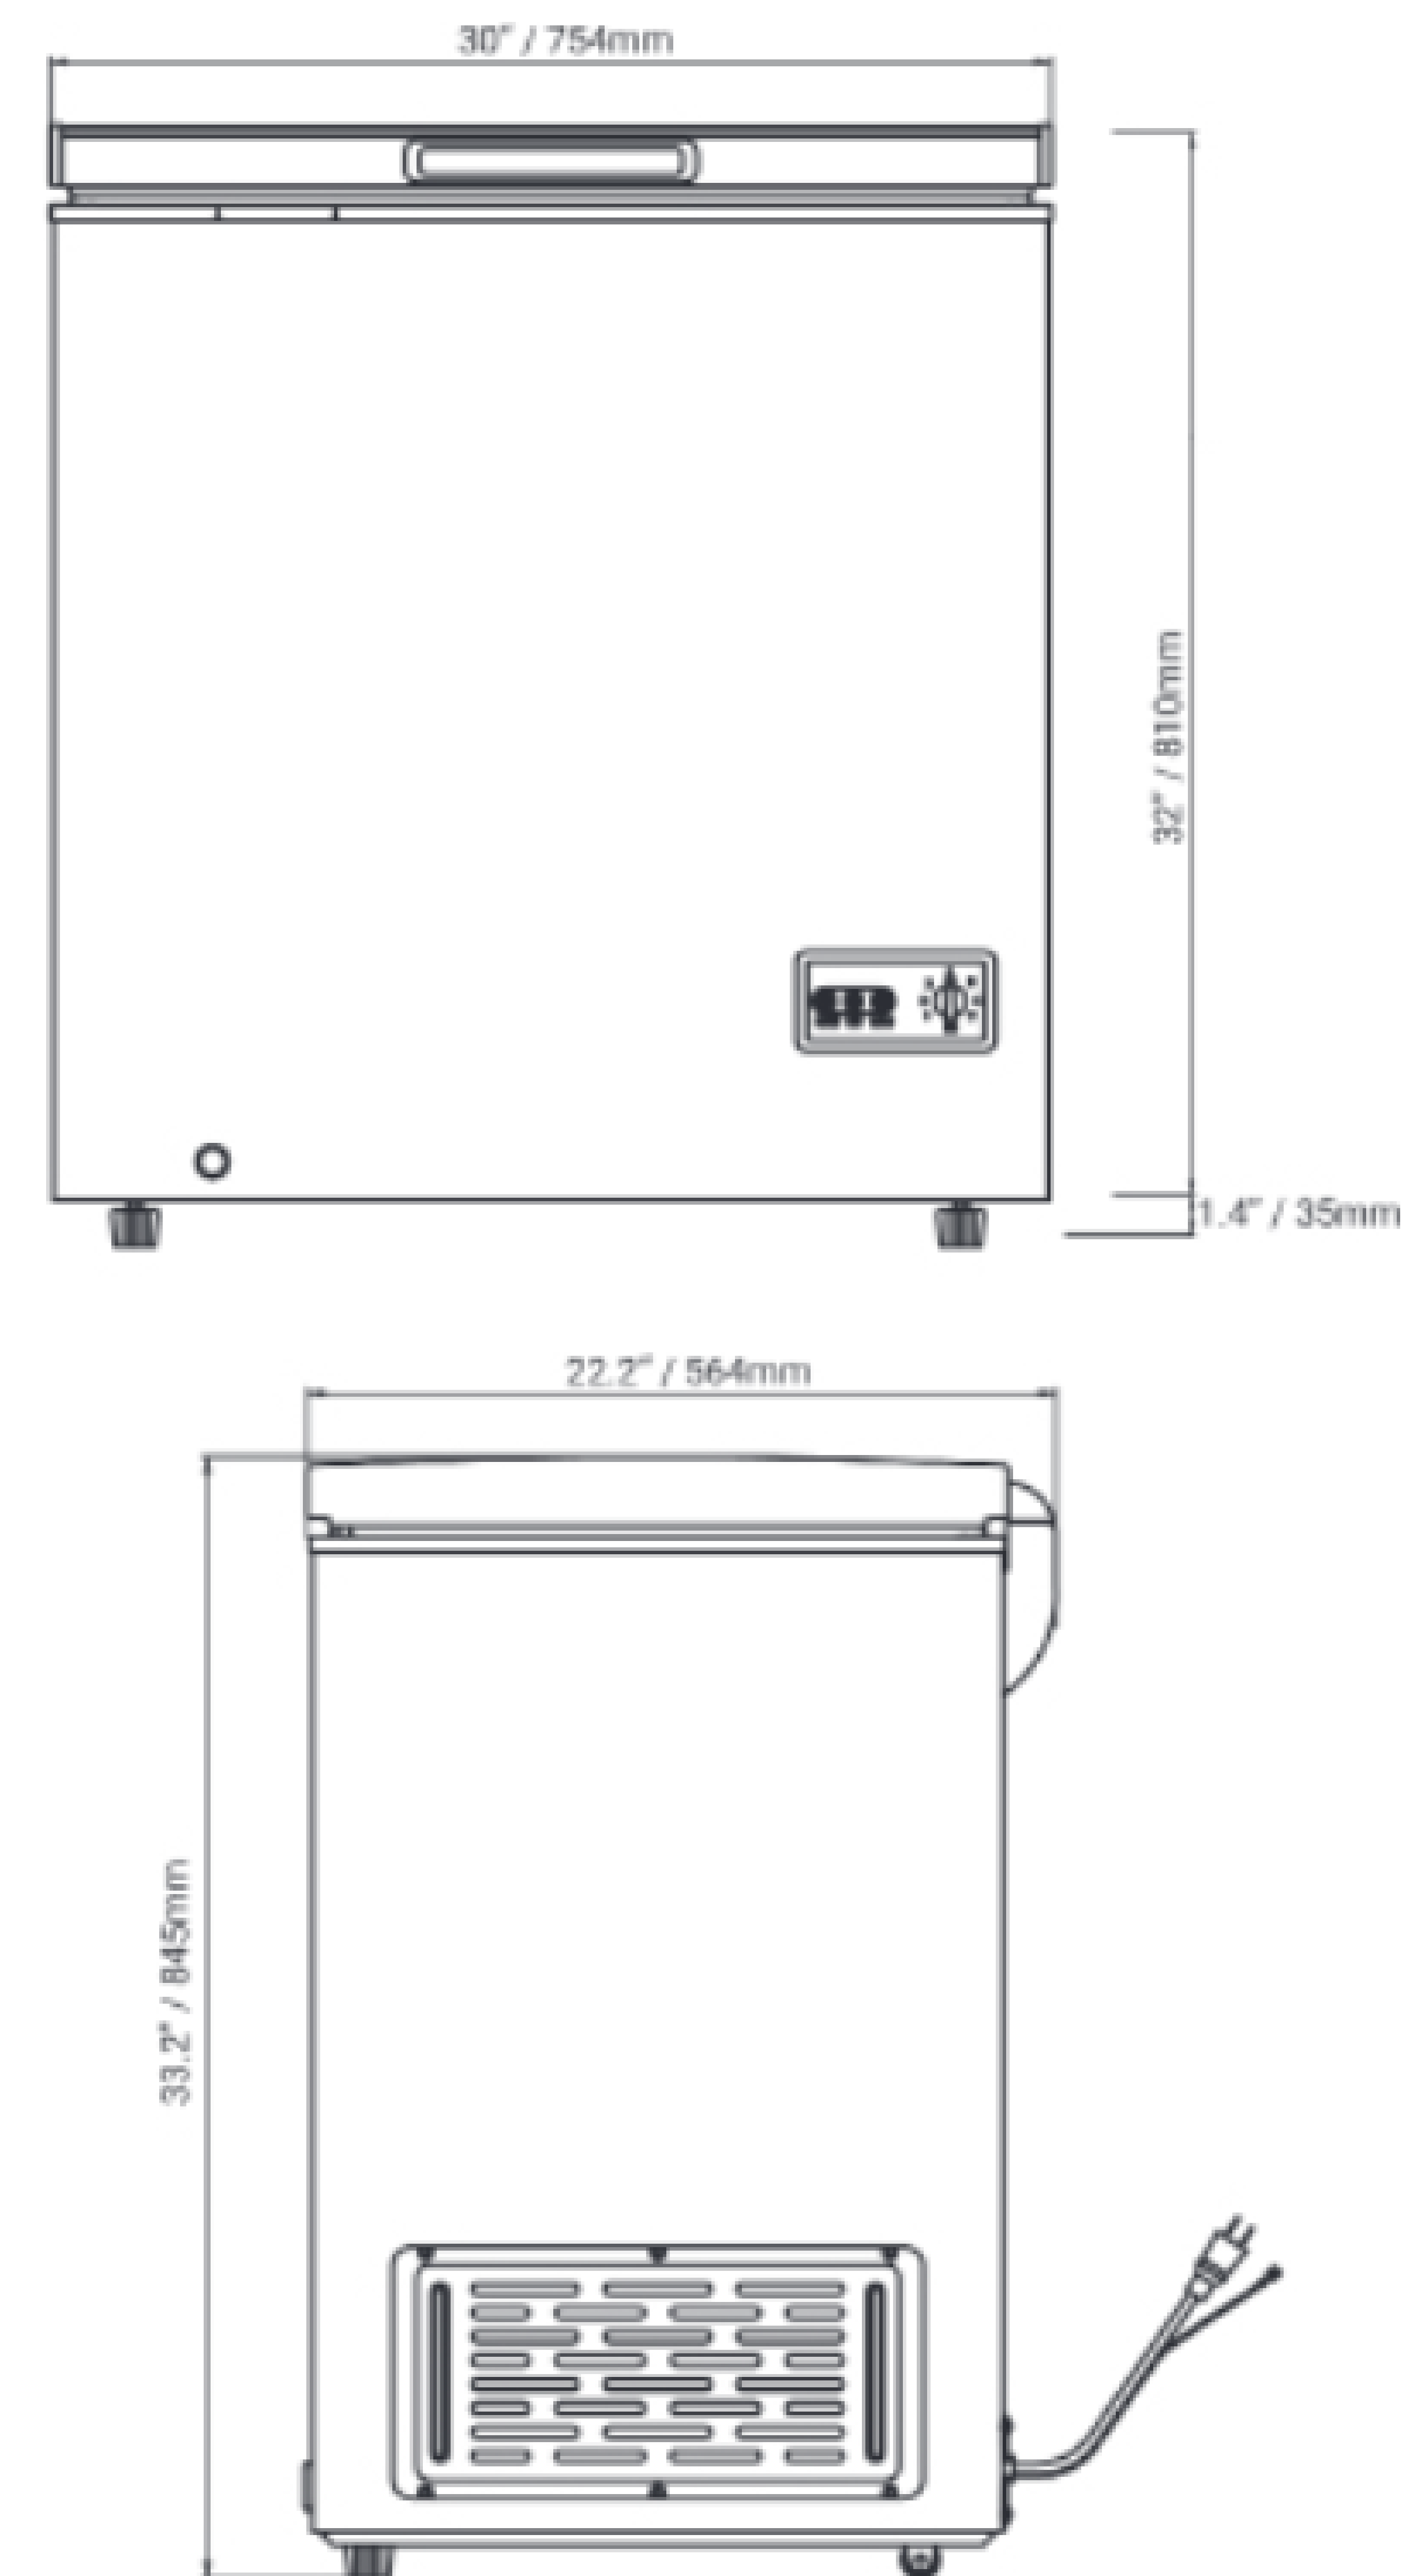

30" CHEST FREEZER WITH SOLID FLAT TOP - 4.9 CU.FT

Serving Canada Since 1951

Serial No.:451811574650100
Model No.:100-375146

Looking for a spacious unit to keep your frozen products in proper food storage temperature? Look no further than this 30-inch chest freezer with solid flat top and 4.9 cu ft capacity. This freezer is designed to merchandise and provide increased sales of frozen novelties and seasonal specialties. Its hinged lid design enables it to stay open while consumers are loading/taking out items without having to hold it up for hours. The interior walls are made of aluminum, which makes cleaning a breeze, while the door is foam-filled for efficient temperature preservation. This freezer is perfect for convenience stores, ice cream shops, supermarkets and restaurants who want to maximize their storage and merchandising space for frozen products.

POWER	1/6 HP
FREEZER CAPACITY	4.9 cu. ft.
TEMPERATURE RANGE	-22°C to -15°C / -8°F to 5°F
REFRIGERANT	R600
ELECTRICAL	115V / 60Hz / 1Ph
NET WEIGHT	67.9 lbs. / 30.8 kg.
GROSS WEIGHT	75 lbs. / 34 kg.
NET DIMENSIONS	22.2" x 30" x 33.2" / 564 x 762 x 843.3 mm
GROSS DIMENSIONS	22.8" x 30.3" x 34.6" / 579 x 770 x 879 mm

TECHNICAL DRAWING WITH DIMENSIONS

Item shipped on pallet

NEMA 5-15

1 YEAR
WARRANTY
PARTS AND LABOUR

[HTTPS://WWW.NELLAONLINE.COM/PRODUCTS/NELLA-30-CHEST-FREEZER-WITH-SOLID-FLAT-TOP-4-9-CU-FT-46501](https://www.nellaonline.com/products/nella-30-chest-freezer-with-solid-flat-top-4-9-cu-ft-46501)