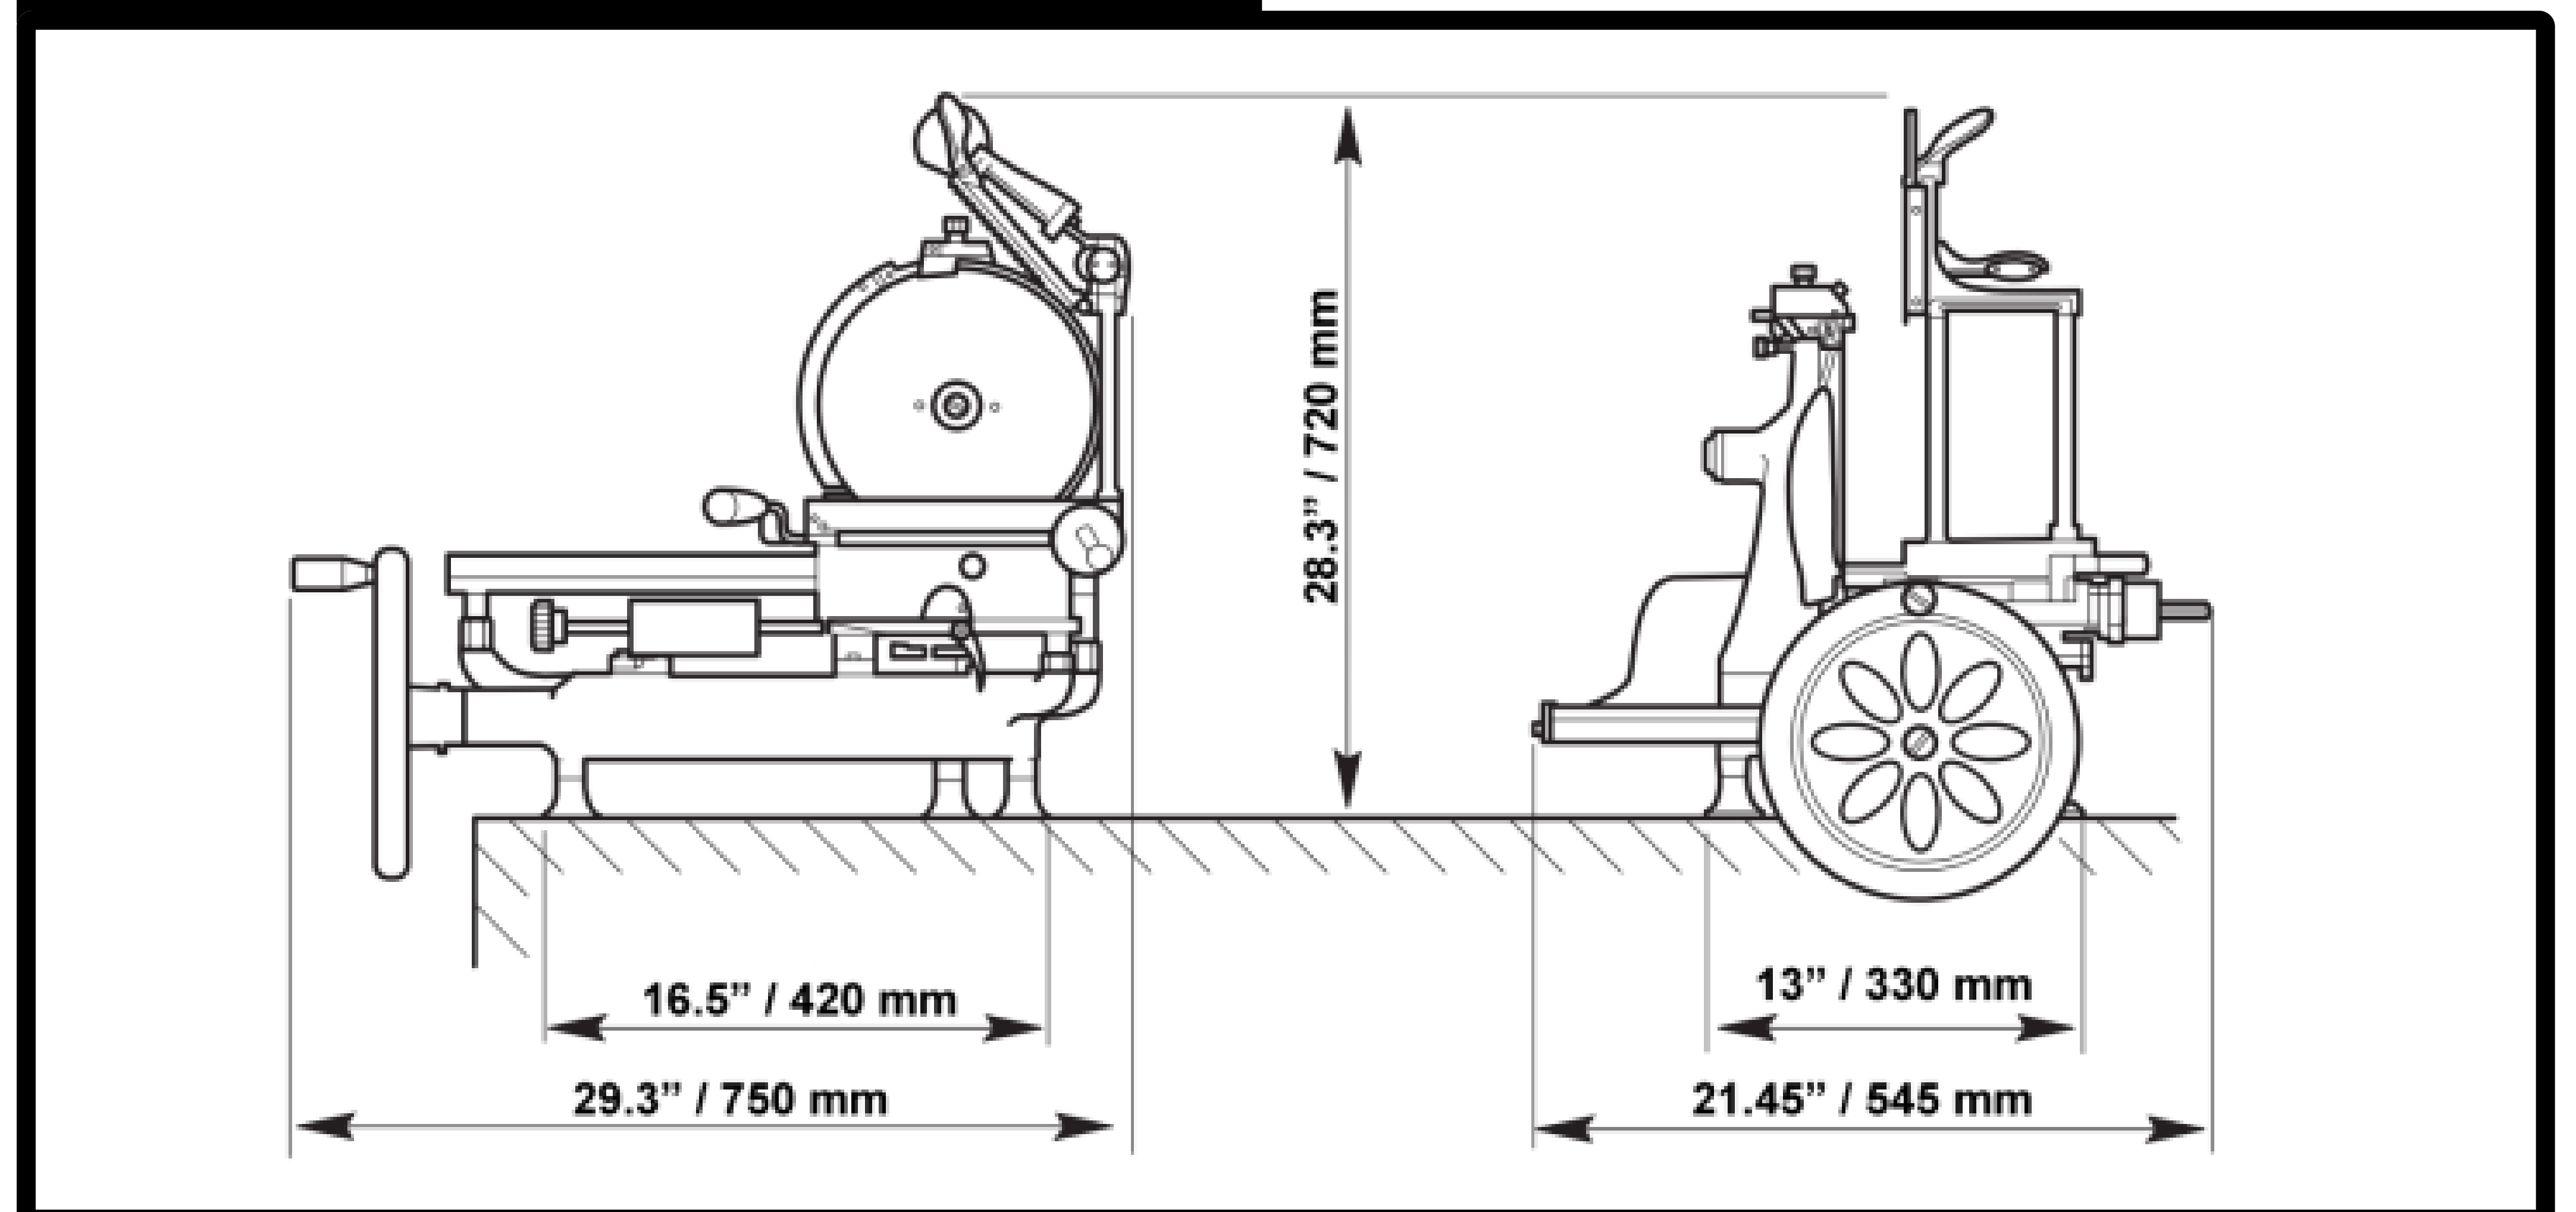

Serving Canada Since 1951

12-INCH MANUAL VOLANO MEAT SLICER WITH DAISY FLOWER WHEEL

Serial No.:458758514608900
Model No.:100-1069840

Features

- Sturdy, durable and reliable
- Constructed of aluminum and steel parts with a fire-retardant painting
- Easy to operate and clean

Technical Drawing

DESCRIPTION	12" Blade Manual Volano Slicer with Daisy Flower Wheel
BLADE SIZE	12" / 300 mm
CUTTING SIZE	9" x 7" / 230 x 180 mm
CUT THICKNESS RANGE	0 - 2.5 mm
DIMENSIONS	21.45" x 29.3" x 28.3" / 545 x 750 x 720 mm
NET WEIGHT	100.3 lbs. / 45.5 kg.