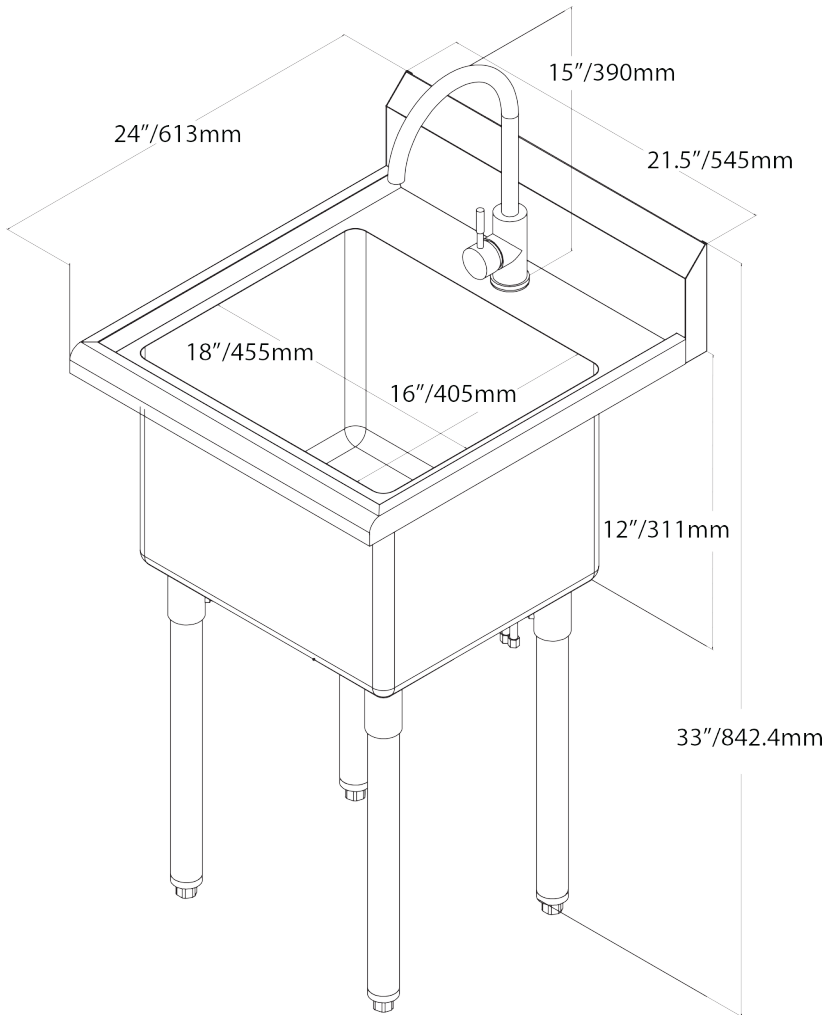

LIMITED
WARRANTY

Authorized Dealer

SINKS

STAINLESS STEEL LAUNDRY SINK

NELLA

FEATURES:

TECHNICAL SPECIFICATIONS

Item	44593
Bowl Dimensions (WDH)	18" x 16" x 12"/ 455 x 405 x 311 mm
Dimensions (DWH)	21" x 24" x 33"/ 533 x 609.6 x 838 mm
Net Weight	35.7 lbs./ 16.2 kg
Gross Weight	45 lbs. / 20.4 kg