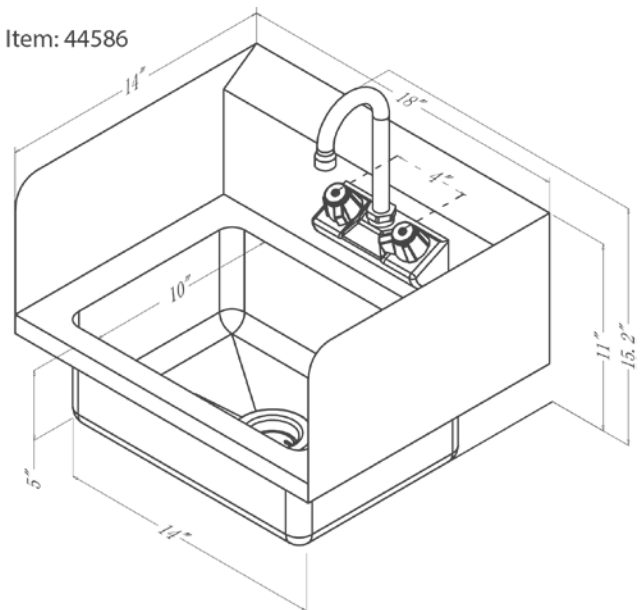

Item: 44586