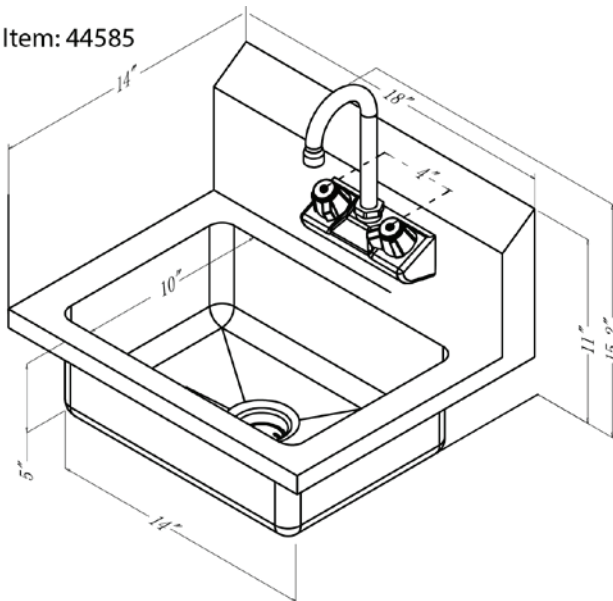

Item: 44585