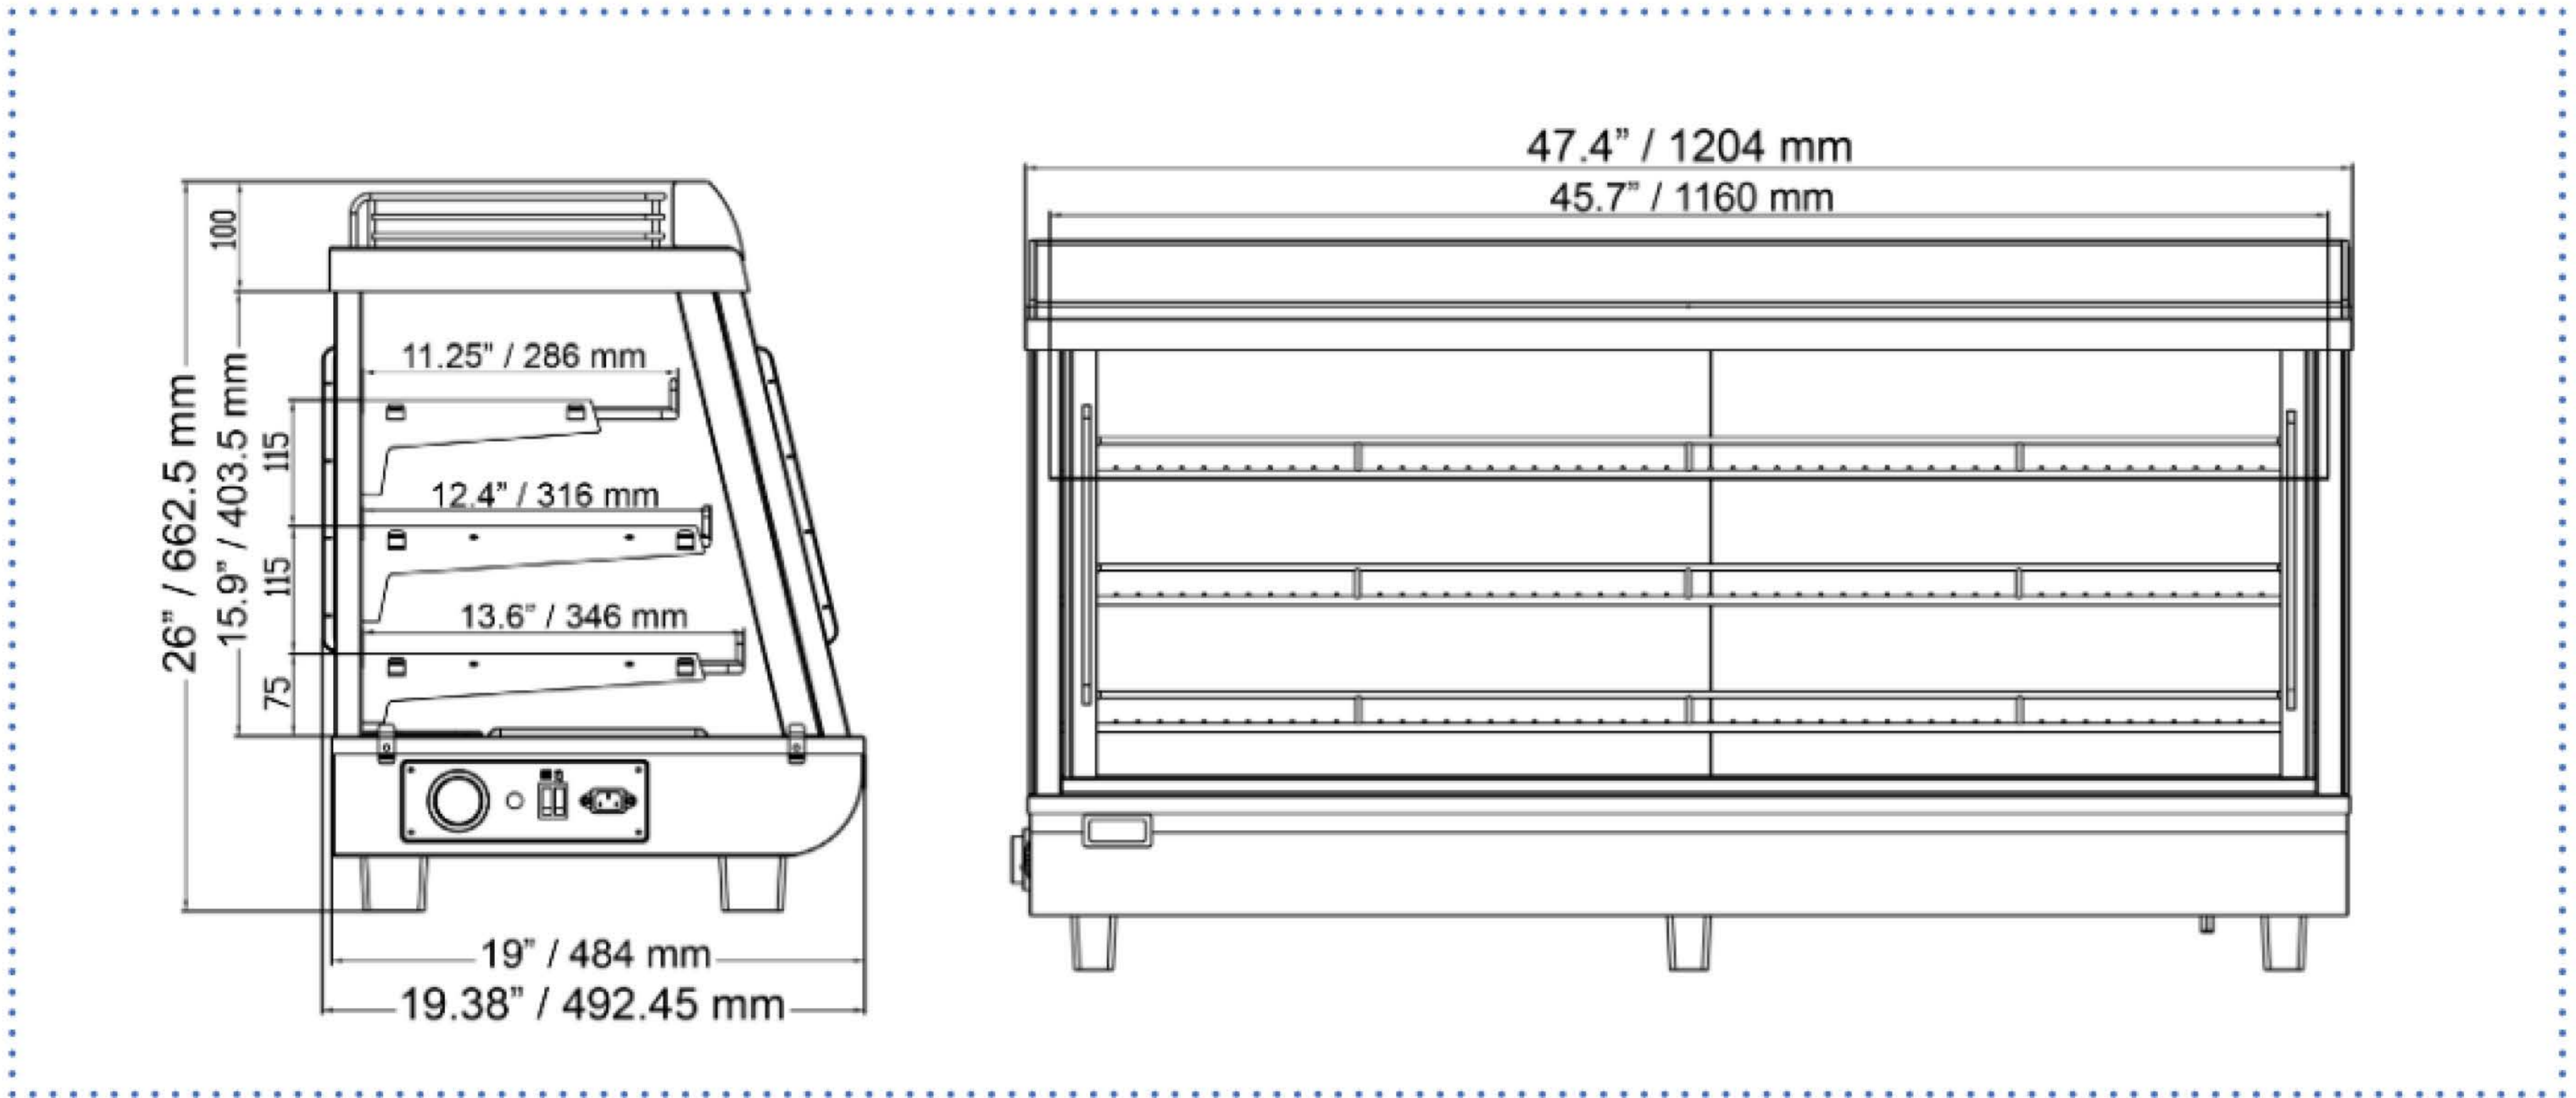

47-INCH DISPLAY WARMER WITH 186L CAPACITY

Serial No.:454103864443800

Model No.:100-604375

**KEEP YOUR FOOD HOT
AND READY TO GO WITH
NELLA'S 47-INCH
DISPLAY WARMER**

This unit features brilliant internal LED illumination on top, an adjustable temperature controller, and a chrome plated Shelving. and both front and back sliding doors for convenience.

WARRANTY
PARTS AND LABOR

NEMA
5 - 15
125 VAC / 15 AMP

Authorized Dealer

47-INCH DISPLAY WARMER WITH 186L CAPACITY

TECHNICAL SPECIFICATIONS

MODEL NUMBER	100-604375
TEMPERATURE RANGE	30°C - 90°C / 86°F - 194°F
STORAGE VOLUME	186 L / 6.6 cu. ft.
POWER (W)	1800 W
LAMP POWER	1.44 x 3 W
SHELF DIMENSIONS	TOP: 45.68" x 11.29" / 1160.5 x 287 mm MIDDLE: 45.68" x 12.4" / 1160.5 x 316 mm BOTTOM: 45.68" x 13.64" / 1160.5 x 346.5 mm
SHELF LOAD CAPACITY	22 lbs. / 10 kg.
ELECTRICAL	110V / 60Hz / 1Ph
DIMENSIONS (DWH)	19.38" x 47.4" x 26" / 492.45 x 1204 x 662.5 mm
GROSS DIMENSIONS	21.69" x 50.3" x 27.36" / 551 x 1278 x 695 mm
NET DIMENSIONS	117.9 lbs. / 53.5 kg.
GROSS DIMENSIONS	123.45 lbs. / 56 kg.