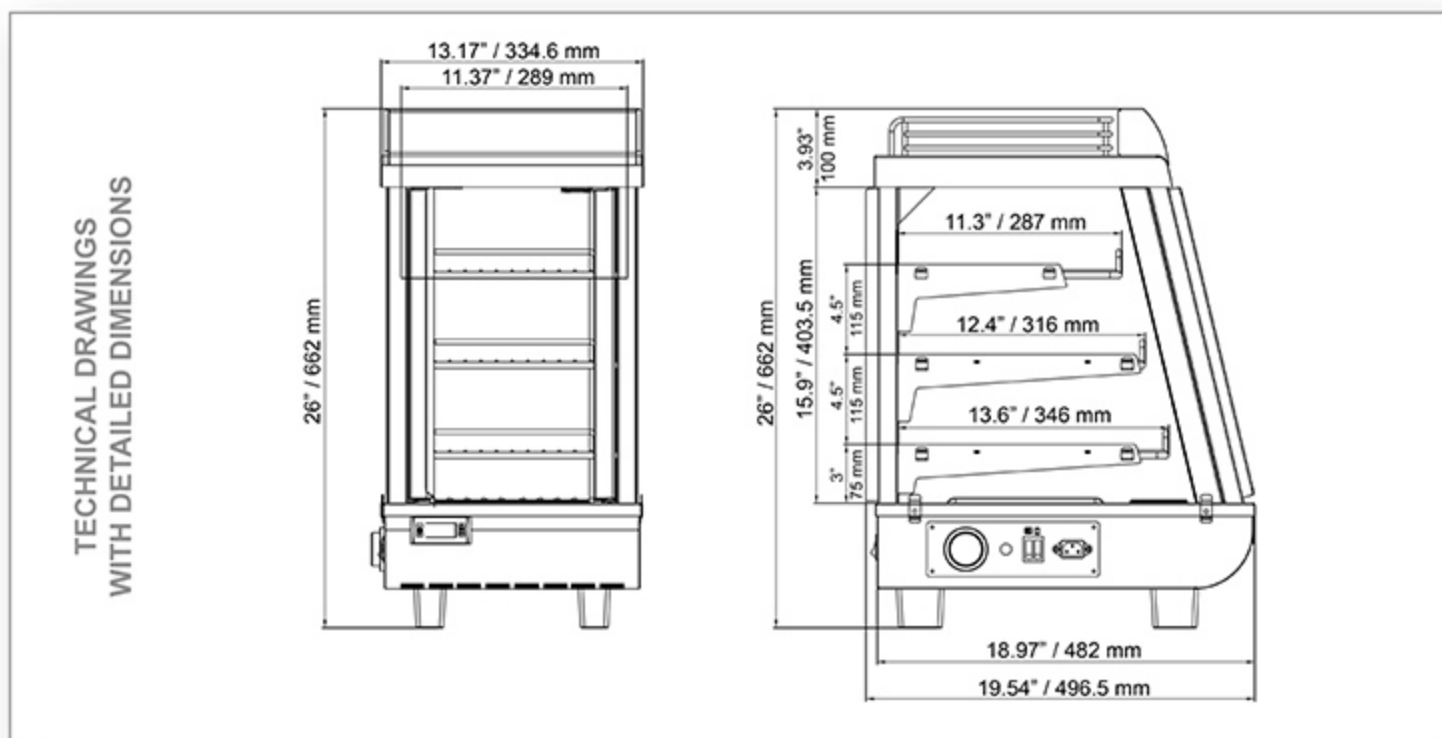

### 13-INCH DISPLAY WARMER WITH 76 L CAPACITY

Item: 44437 Model: DW-CN-0076

**SELF-SERVE DISPLAY WARMER  
PERFECT FOR KEEPING YOUR FOOD  
HOT, FRESH, AND READY TO GO**

- Brilliant Internal LED illumination on top
- Adjustable temperature controller
- Adjustable chrome plated shelves
- Front sliding doors
- Back hinge door

**WARRANTY**  
PARTS AND LABOR

NEMA  
5 - 15  
125 VAC / 15 AMP

Authorized Dealer

**TECHNICAL SPECIFICATIONS**

ITEM NUMBER	44437
MODEL	DW-CN-0076
TEMPERATURE RANGE	30°C - 90°C / 86°F - 194°F
STORAGE VOLUME	76 L / 2.7 cu. ft.
POWER (W)	800 W
LAMP POWER	1.44 x 3 W
SHELF DIMENSIONS	TOP: 11.37" x 11.29" / 289 x 287 mm MIDDLE: 11.37" x 12.44" / 289 x 316 mm BOTTOM: 11.37" x 13.68" / 289 x 347.5 mm
SHELF LOAD CAPACITY	22 lbs. / 10 kg.
ELECTRICAL	110V / 60Hz / 1Ph
DIMENSIONS (DWH)	19.54" x 13.17" x 26" / 496.5 x 334.6 x 662 mm
GROSS DIMENSIONS	21.69" x 16" x 27.36" / 551 x 408 x 695 mm
NET WEIGHT	46.7 lbs. / 21.2 kg.
GROSS WEIGHT	50.7 lbs. / 23 kg.