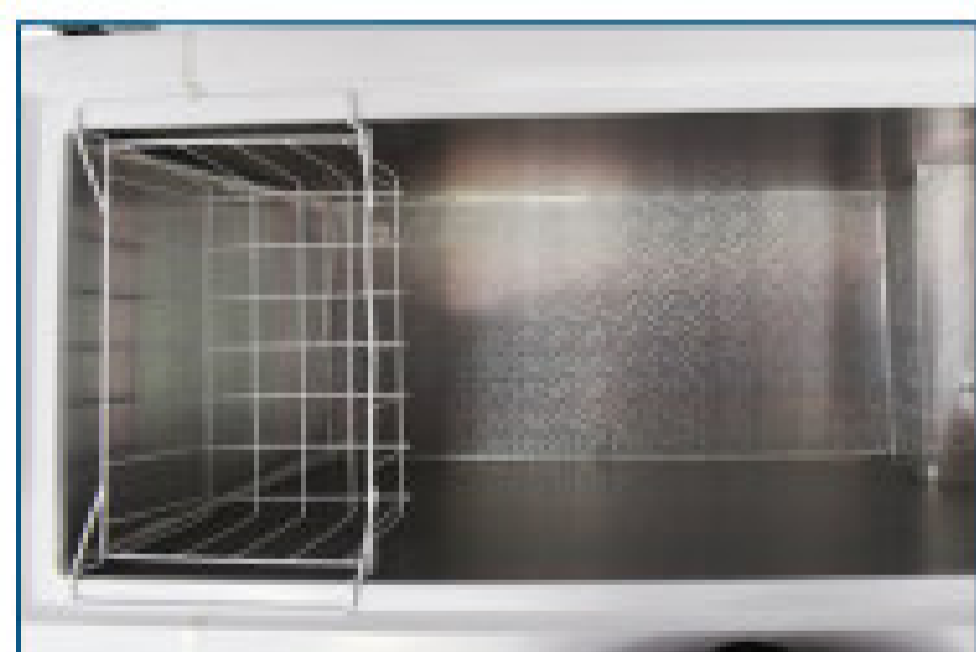

46-INCH CHEST FREEZER WITH SOLID FLAT TOP

Designed to merchandise and provide increased sales of frozen novelties and seasonal specialties

**FEATURES**

- Perfect for convenience stores, ice cream shops, supermarkets and restaurants
- Hinged lid design enables it to stay open while consumers are loading/taking out items without having to hold it up for hours
- Spacious to keep your frozen products in proper food storage temperature
- Aluminum interior walls

- FOAM FILLED DOOR FOR EFFICIENT TEMPERATURE PRESERVATION
- SIMPLE DESIGN FOR CONVENIENT USE
- BALANCED HINGE TO ALLOW DOOR OPENING WITHIN THE RANGE OF 35° - 70° SPACE FOR COMFORTABLE HANDLING
- EASY TO CLEAN