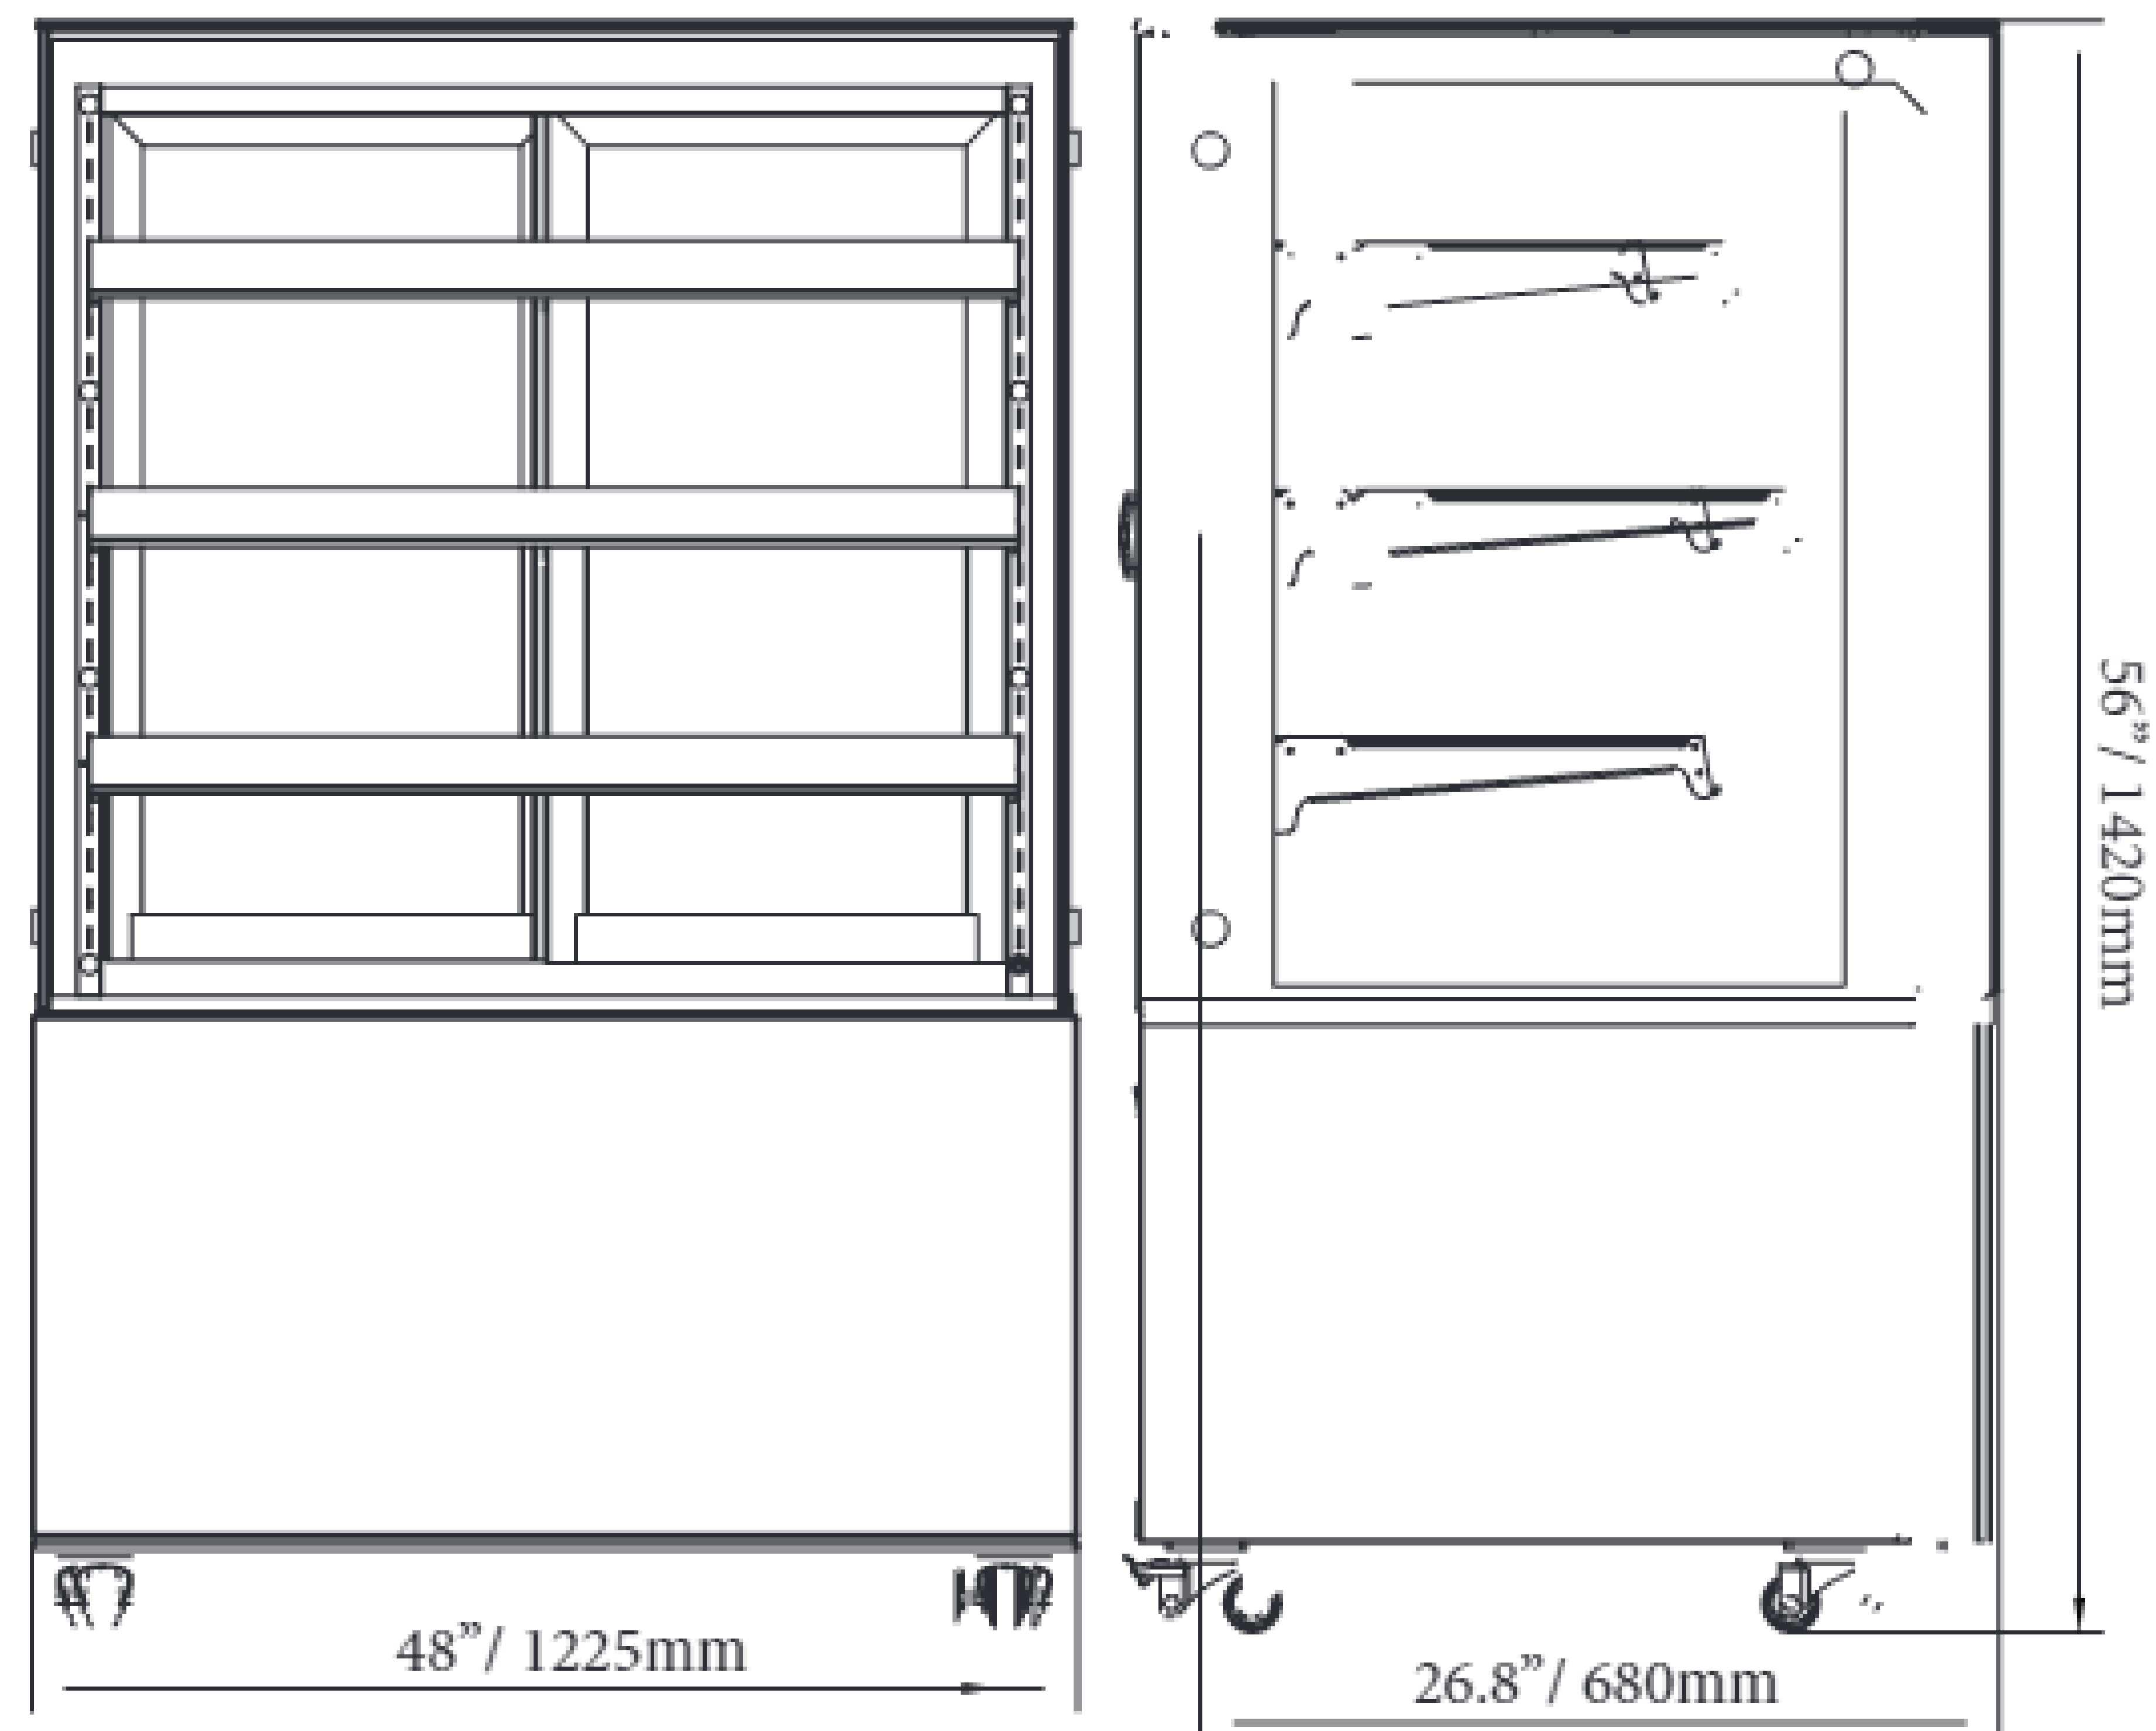

48-INCH SQUARE GLASS FLOOR REFRIGERATED DISPLAY CASE

Serial No.:457967724438300

Model No.:100-990761

Nella's Square Glass Floor Refrigerated Display Case

Provides an economical solution for displaying your products. Features an interior lighting under each shelf as well as digital temperature controller for easy usage

WARRANTY
PARTS AND LABOR

48-INCH SQUARE GLASS FLOOR REFRIGERATED DISPLAY CASE

Features

- Brilliant LED illumination under each shelves
- Digital temperature controller & display
- Adjustable chrome plated shelves
- Four-sided double glass
- Automatic defrost
- Ventilated cooling system
- Stainless steel base

ITEM NUMBER	Model No.: 100-990761
POWER	540W
COMPRESSOR POWER	3/8 HP / 510 W
CAPACITY	530 L / 18.71 cu. ft.
LAMP POWER	41W
TEMPERATURE RANGE	0-12°C/ 32-54°F
REFRIGERANT	R290
BLOWING GAS	FRONT
TYPE OF CLIMATE	4
RATED CURRENT	6.3A
SHELF SIZE	44.68" x 12.2" / 1135 x 311 mm 44.68" x 14.2" / 1135 x 361 mm
NET DIMENSIONS	48" x 26.8" x 56" / 1225 x 680 x 1420mm
GROSS DIMENSIONS	53" x 31" x 65" / 1345 x 785 x 1655mm
NET WEIGHT	427.7lbs/ 194kgs
GROSS WEIGHT	474lbs/ 215kgs

Item shipped on a pallet.

<https://www.nellaonline.com/products/nella-48-square-glass-floor-refrigerated-display-case-44383>