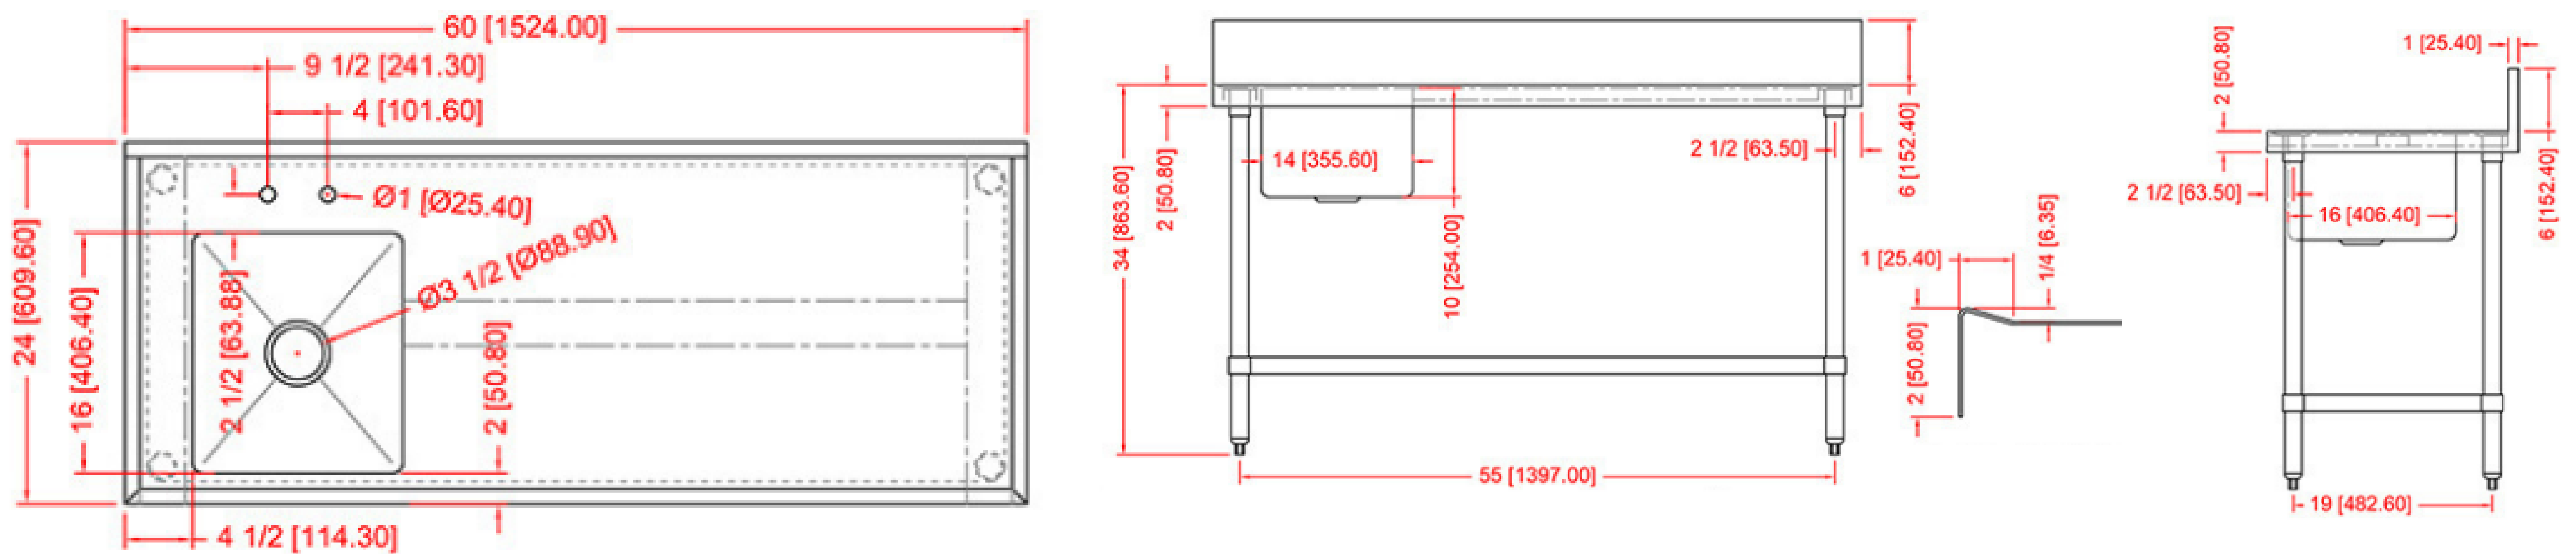

**180
DAYS
WARRANTY**

NELLA

Serving Canada Since 1951

TABLES AND SINKS**24" X 60" X 34" ALL STAINLESS STEEL TABLE WITH LEFT SINK****Technical Drawing****Features**

- 18 Gauge. 430 Stainless steel undershelf and hat channel
- Stainless steel leg and socket; stainless steel bullet foot
- Aluminum corner bracket on undershelf
- 3.5" drain basket included
- Low lead deck-mounted faucet FD-4-10LL included

TABLES AND SINKS**24" X 60" X 34" ALL STAINLESS STEEL TABLE WITH RIGHT SINK****Technical Drawing****Features**

- 18 Gauge. 430 Stainless steel undershelf and hat channel
- Stainless steel leg and socket; stainless steel bullet foot
- Aluminum corner bracket on undershelf
- 3.5" drain basket included
- Low lead deck-mounted faucet FD-4-10LL included

TABLES AND SINKS**24" X 72" X 34" ALL STAINLESS STEEL TABLE WITH LEFT SINK****Technical Drawing****Features**

- 18 Gauge. 430 Stainless steel undershelf and hat channel
- Stainless steel leg and socket; stainless steel bullet foot
- Aluminum corner bracket on undershelf
- 3.5" drain basket included
- Low lead deck-mounted faucet FD-4-10LL included

Serving Canada Since 1951

24" X 72" X 34" ALL STAINLESS STEEL TABLE WITH RIGHT SINK

Technical Drawing

Features

- 18 Gauge. 430 Stainless steel undershelf and hat channel
- Stainless steel leg and socket; stainless steel bullet foot
- Aluminum corner bracket on undershelf
- 3.5" drain basket included
- Low lead deck-mounted faucet FD-4-10LL included