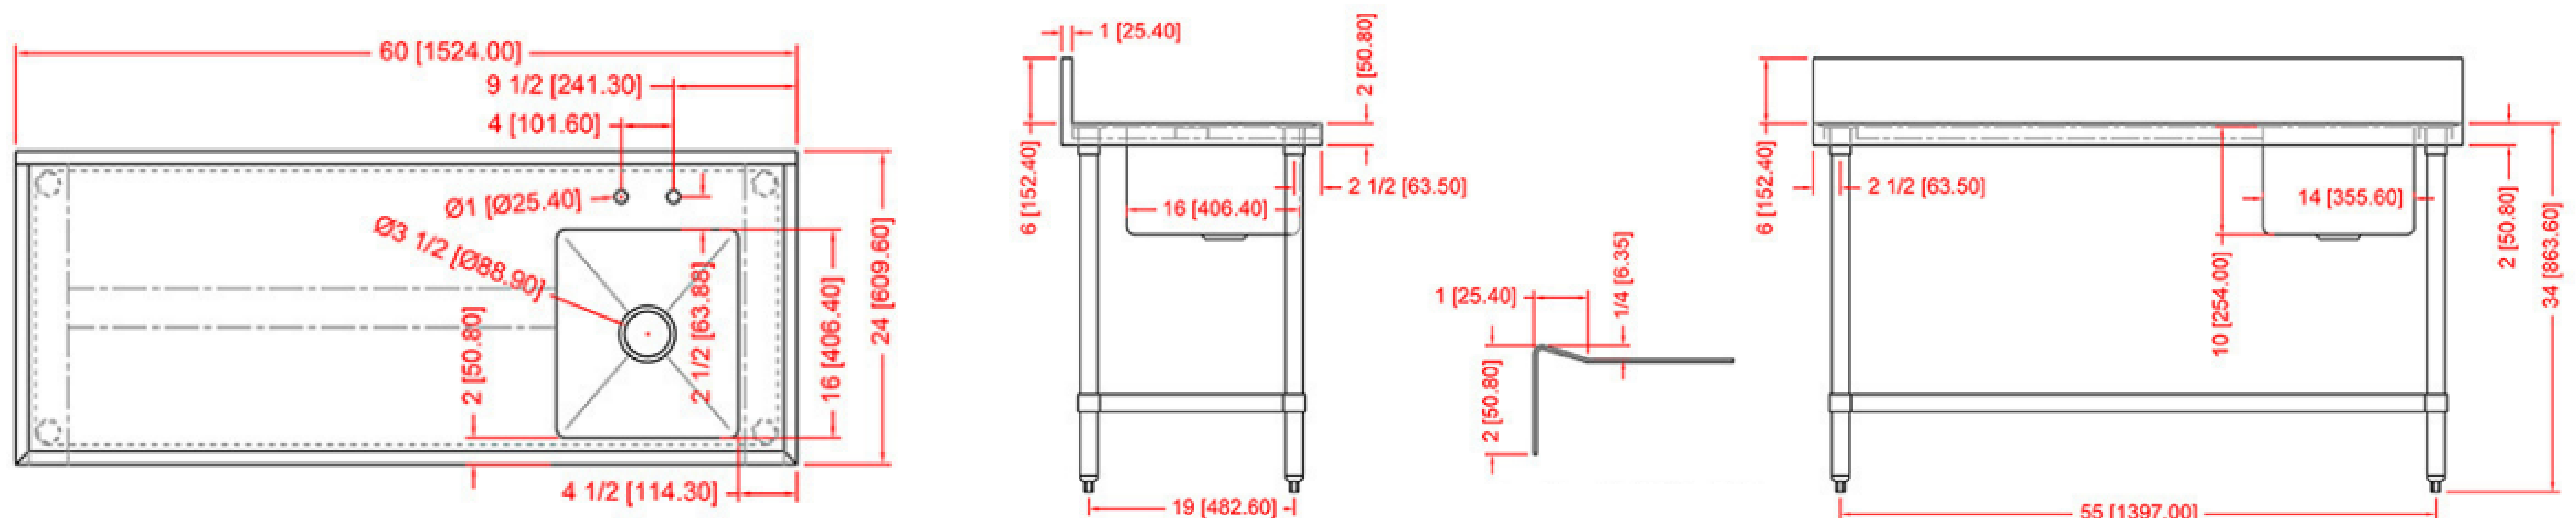

**180
DAYS
WARRANTY**

NELLA

Serving Canada Since 1951

TABLES AND SINKS**24" X 60" X 34" ALL STAINLESS STEEL TABLE WITH LEFT SINK****Technical Drawing****Features**

- 18 Gauge. 430 Stainless steel undershelf and hat channel
- Stainless steel leg and socket; stainless steel bullet foot
- Aluminum corner bracket on undershelf
- 3.5" drain basket included
- Low lead deck-mounted faucet FD-4-10LL included

**Model Number****44259****Load Capacity****1089 lbs****Undershelf Capacity****462 lbs.****Over-All Dimensions(DWH)****24" x 60" x 34" (40" H with backsplash)****Sink Dimensions****14" x 16" x 10"****Net Weight****62.9 lbs**

TABLES AND SINKS**24" X 60" X 34" ALL STAINLESS STEEL TABLE WITH RIGHT SINK****Technical Drawing****Features**

- 18 Gauge. 430 Stainless steel undershelf and hat channel
- Stainless steel leg and socket; stainless steel bullet foot
- Aluminum corner bracket on undershelf
- 3.5" drain basket included
- Low lead deck-mounted faucet FD-4-10LL included

**Model Number****44300****Load Capacity****1089 lbs****Undershelf Capacity****462 lbs.****Over-All Dimensions(DWH)****24" x 60" x 34" (40" H with backsplash)****Sink Dimensions****14" x 16" x 10"****Net Weight****62.9 lbs**