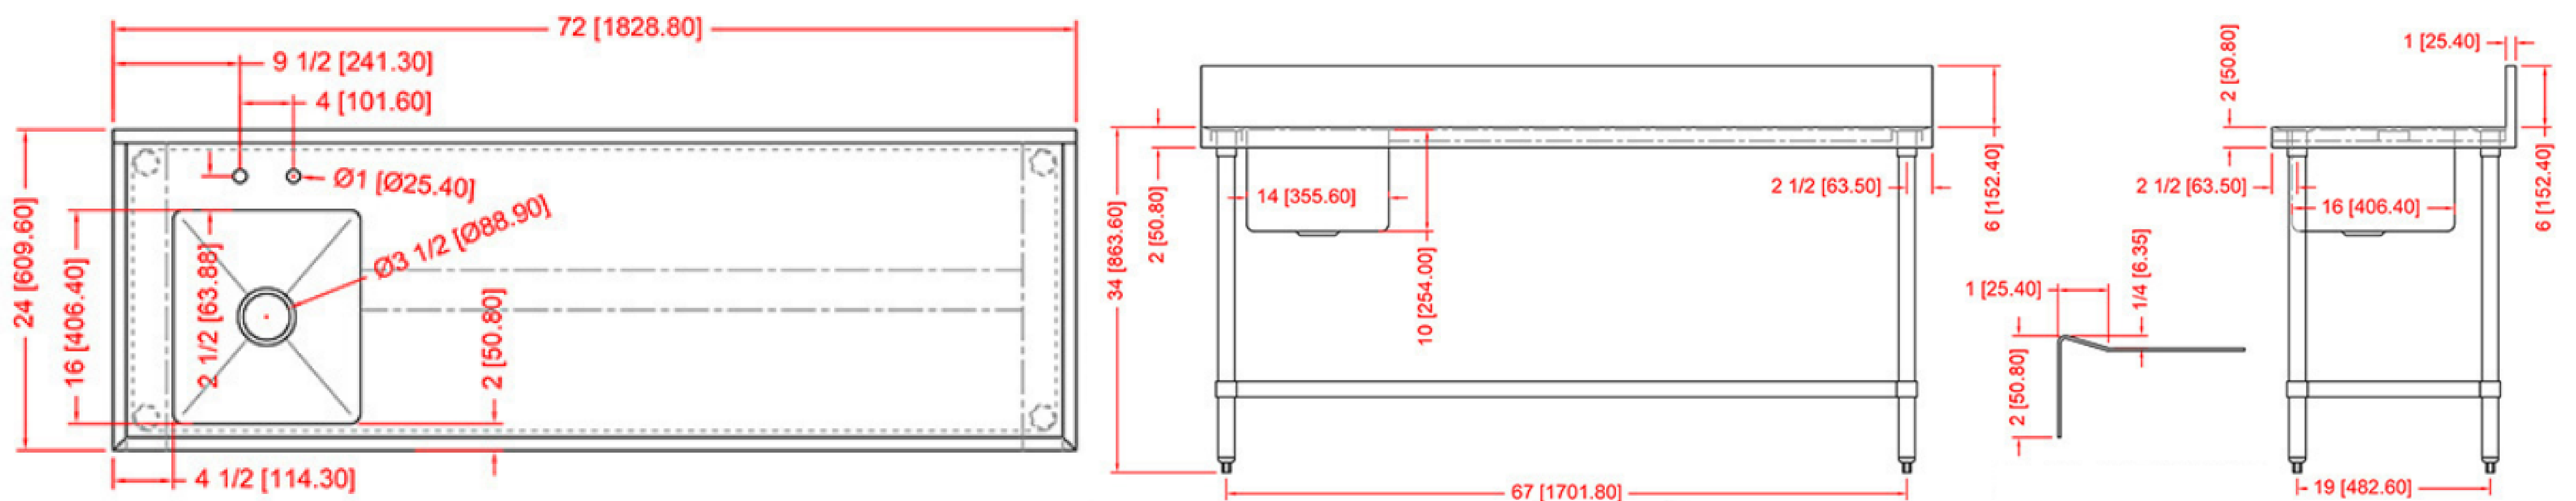

**180
DAYS
WARRANTY**

NELLA

Serving Canada Since 1951

TABLES AND SINKS**24" X 60" X 34" ALL STAINLESS STEEL TABLE WITH LEFT SINK****Technical Drawing****Features**

- 18 Gauge. 430 Stainless steel undershelf and hat channel
- Stainless steel leg and socket; stainless steel bullet foot
- Aluminum corner bracket on undershelf
- 3.5" drain basket included
- Low lead deck-mounted faucet FD-4-10LL included

TABLES AND SINKS**24" X 60" X 34" ALL STAINLESS STEEL TABLE WITH RIGHT SINK****Technical Drawing****Features**

- 18 Gauge. 430 Stainless steel undershelf and hat channel
- Stainless steel leg and socket; stainless steel bullet foot
- Aluminum corner bracket on undershelf
- 3.5" drain basket included
- Low lead deck-mounted faucet FD-4-10LL included

TABLES AND SINKS**24" X 72" X 34" ALL STAINLESS STEEL TABLE WITH LEFT SINK****Technical Drawing****Features**

- 18 Gauge. 430 Stainless steel undershelf and hat channel
- Stainless steel leg and socket; stainless steel bullet foot
- Aluminum corner bracket on undershelf
- 3.5" drain basket included
- Low lead deck-mounted faucet FD-4-10LL included

Serving Canada Since 1951

24" X 72" X 34" ALL STAINLESS STEEL TABLE WITH RIGHT SINK

Technical Drawing

Features

- 18 Gauge. 430 Stainless steel undershelf and hat channel
- Stainless steel leg and socket; stainless steel bullet foot
- Aluminum corner bracket on undershelf
- 3.5" drain basket included
- Low lead deck-mounted faucet FD-4-10LL included