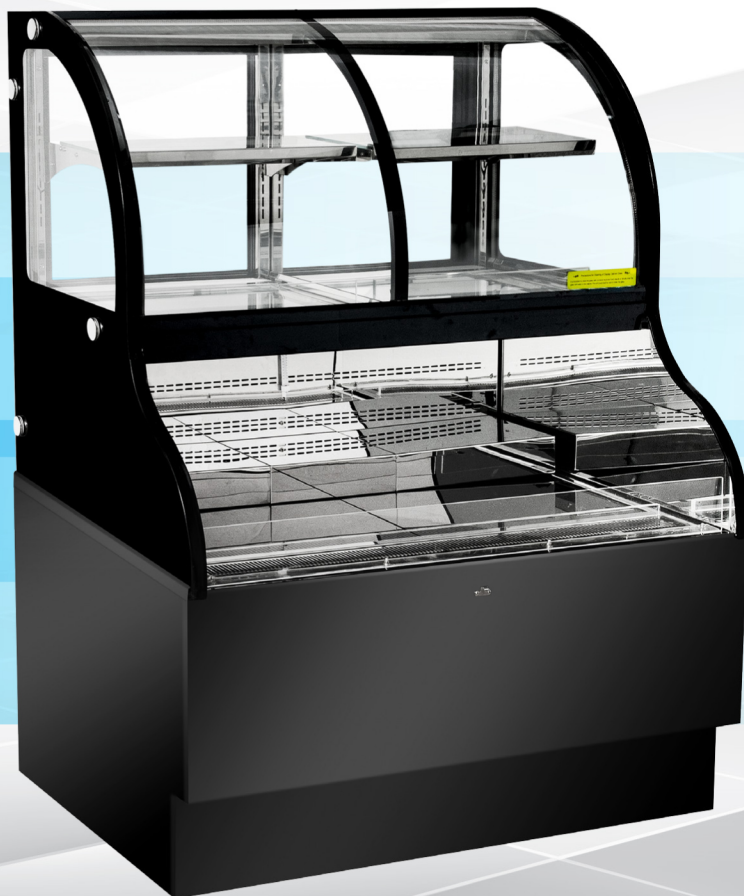

# DUAL SERVICE OPEN REFRIGERATED FLOOR DISPLAY CASE

Item: 43549  
Model: RE-CN-0354

Item: 43550  
Model: RE-CN-0483

## The ultimate merchandiser is here.

Elegantly display your products in this dual service open refrigerated floor display case. This stainless steel unit features glass shelves; turn on the LED lights and watch your products come to life in front of your customers. Its convenient digital controller allows you to access the temperature, refrigeration, anti-fog, lighting and evaporated water settings with just the click of a button. Bring this refrigerated floor display case to your convenience store, deli or bakery and start showcasing your products the right way to increase impulse sales.

## DUAL SERVICE OPEN REFRIGERATED FLOOR DISPLAY CASE

### Features:

- Stainless steel construction with glass shelves
- LED light
- Cooling: Ventilation/ digital controller
- Top shelf: Enclosed, anti-fog front curved glass with rear sliding door
- Bottom shelf: Self-service cabinet with night curtain