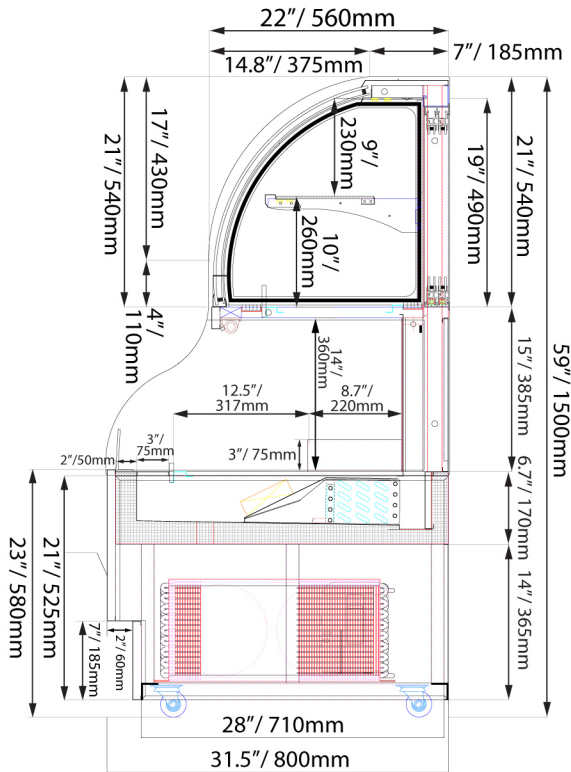

REFRIGERATION

DUAL SERVICE OPEN REFRIGERATED FLOOR DISPLAY CASE

NELLA

Features:

- Stainless steel construction with glass shelves
- LED light
- Cooling: Ventilation/ digital controller
- Top shelf: Enclosed, anti-fog front curved glass with rear sliding door
- Bottom shelf: Self-service cabinet with night curtain