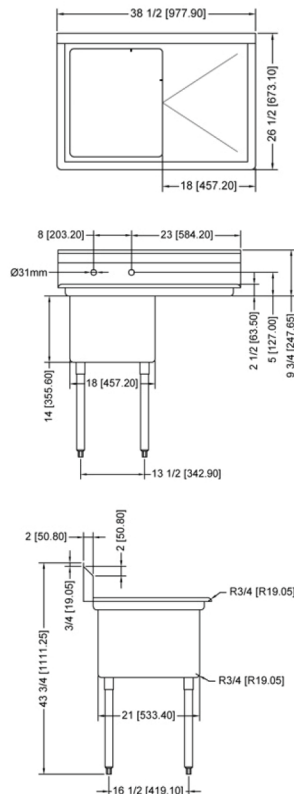

WAREWASHING/HANDLING

SERVING THE FOOD INDUSTRY SINCE 1951

POT SINKS - ONE TUB SINK WITH CENTER / CORNER DRAIN

FEATURES:

- Comes with drain guards
- 18-gauge stainless steel
- Faucet holes are 8" on center
- Shipped with legs removed
- Corner Drain size: 1.8"
- Center Drain size: 3.5"
- Conforms to CSA Standards

Authorized Dealer

LIMITED
WARRANTY

WAREWASHING/HANDLING

POT SINK - 18" x 21" x 14" ONE TUB SINK

ONE TUB SINK WITHOUT DRAIN BOARD

ONE TUB SINK WITH LEFT DRAIN BOARD

ONE TUB SINK WITH RIGHT DRAIN BOARD

ONE TUB SINK WITH TWO DRAIN BOARD

TECHNICAL SPECIFICATION

ITEM NUMBER	DESCRIPTION	DIMENSIONS OF SINK	DRAIN BOARD	OVERALL DIMENSIONS	WEIGHT
25262	One tub sink with corner drain	18" x 21" x 14"/ 457 x 533 x 355.6 mm	N/A	23" x 26 1/2" x 44"/ 584 x 673 x 1117.6 mm	53 lbs./ 24 kg
43772	One tub sink with center drain				
25263	One tub sink with corner drain	18" x 21" x 14"/ 457 x 533 x 355.6 mm	Left	38 1/2" x 26 1/2" x 44"/ 978 x 673 x 1117.6 mm	62 lbs./ 28 kg
43771	One tub sink with center drain				
25264	One tub sink with corner drain	18" x 21" x 14"/ 457 x 533 x 355.6 mm	Right	38 1/2" x 26 1/2" x 44"/ 978 x 673 x 1117.6 mm	62 lbs./ 28 kg
43773	One tub sink with center drain				
25265	One tub sink with corner drain	18" x 21" x 14"/ 457 x 533 x 355.6 mm	2	54" x 26 1/2" x 44"/ 1371.6 x 673 x 1117.6 mm	71 lbs./ 32 kg
43774	One tub sink with center drain				

OPTIONAL ACCESSORY

31484	Leg brace for 18" x 21" One tub sink
-------	--------------------------------------

Telephone: 416-740-2424
 Email: help@nellaonline.com
 Website: www.nellaonline.com