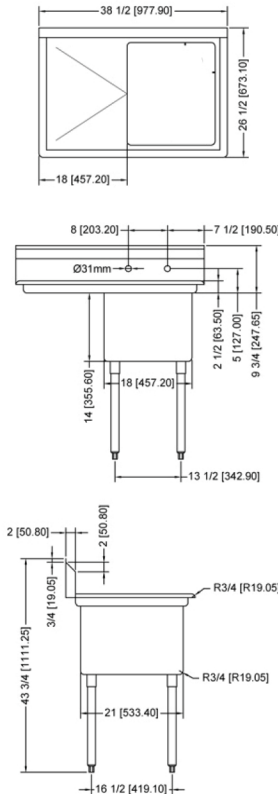

WAREWASHING/HANDLING

SERVING THE FOOD INDUSTRY SINCE 1951

POT SINKS - ONE TUB SINK WITH CENTER / CORNER DRAIN

FEATURES:

- Comes with drain guards
- 18-gauge stainless steel
- Faucet holes are 8" on center
- Shipped with legs removed
- Corner Drain size: 1.8"
- Center Drain size: 3.5"
- Conforms to CSA Standards

Authorized Dealer

LIMITED
WARRANTY

WAREWASHING/HANDLING

POT SINK - 18" x 21" x 14" ONE TUB SINK

ONE TUB SINK WITHOUT DRAIN BOARD

ONE TUB SINK WITH LEFT DRAIN BOARD

ONE TUB SINK WITH RIGHT DRAIN BOARD

ONE TUB SINK WITH TWO DRAIN BOARD

TECHNICAL SPECIFICATION

ITEM NUMBER	DESCRIPTION	DIMENSIONS OF SINK	DRAIN BOARD	OVERALL DIMENSIONS	WEIGHT
25262	One tub sink with corner drain	18" x 21" x 14"/ 457 x 533 x 355.6 mm	N/A	23" x 26 1/2" x 44"/ 584 x 673 x 1117.6 mm	53 lbs./ 24 kg
43772	One tub sink with center drain				
25263	One tub sink with corner drain	18" x 21" x 14"/ 457 x 533 x 355.6 mm	Left	38 1/2" x 26 1/2" x 44"/ 978 x 673 x 1117.6 mm	62 lbs./ 28 kg
43771	One tub sink with center drain				
25264	One tub sink with corner drain	18" x 21" x 14"/ 457 x 533 x 355.6 mm	Right	38 1/2" x 26 1/2" x 44"/ 978 x 673 x 1117.6 mm	62 lbs./ 28 kg
43773	One tub sink with center drain				
25265	One tub sink with corner drain	18" x 21" x 14"/ 457 x 533 x 355.6 mm	2	54" x 26 1/2" x 44"/ 1371.6 x 673 x 1117.6 mm	71 lbs./ 32 kg
43774	One tub sink with center drain				

OPTIONAL ACCESSORY

31484	Leg brace for 18" x 21" One tub sink
-------	--------------------------------------

Telephone: 416-740-2424
 Email: help@nellaonline.com
 Website: www.nellaonline.com