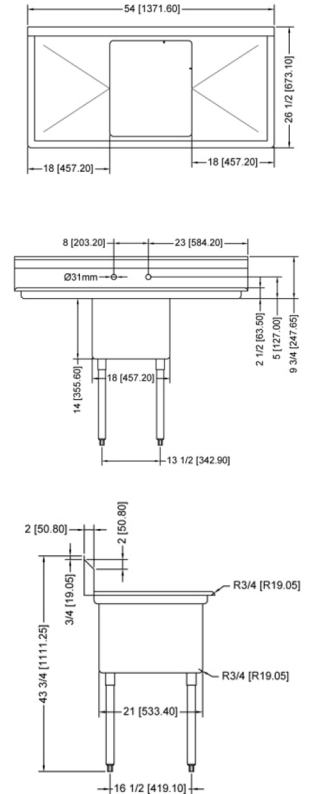

WAREWASHING/HANDLING

SERVING THE FOOD INDUSTRY SINCE 1951

POT SINKS - ONE TUB SINK WITH CENTER / CORNER DRAIN

FEATURES:

- Comes with drain guards
- 18-gauge stainless steel
- Faucet holes are 8" on center
- Shipped with legs removed
- Corner Drain size: 1.8"
- Center Drain size: 3.5"
- Conforms to CSA Standards

Authorized Dealer

LIMITED
WARRANTY

WAREWASHING/HANDLING

POT SINK - 18" x 21" x 14" ONE TUB SINK

ONE TUB SINK WITHOUT DRAIN BOARD

ONE TUB SINK WITH LEFT DRAIN BOARD

ONE TUB SINK WITH RIGHT DRAIN BOARD

ONE TUB SINK WITH TWO DRAIN BOARD

TECHNICAL SPECIFICATION

ITEM NUMBER	DESCRIPTION	DIMENSIONS OF SINK	DRAIN BOARD	OVERALL DIMENSIONS	WEIGHT
25262	One tub sink with corner drain	18" x 21" x 14"/ 457 x 533 x 355.6 mm	N/A	23" x 26 1/2" x 44"/ 584 x 673 x 1117.6 mm	53 lbs./ 24 kg
43772	One tub sink with center drain				
25263	One tub sink with corner drain	18" x 21" x 14"/ 457 x 533 x 355.6 mm	Left	38 1/2" x 26 1/2" x 44"/ 978 x 673 x 1117.6 mm	62 lbs./ 28 kg
43771	One tub sink with center drain				
25264	One tub sink with corner drain	18" x 21" x 14"/ 457 x 533 x 355.6 mm	Right	38 1/2" x 26 1/2" x 44"/ 978 x 673 x 1117.6 mm	62 lbs./ 28 kg
43773	One tub sink with center drain				
25265	One tub sink with corner drain	18" x 21" x 14"/ 457 x 533 x 355.6 mm	2	54" x 26 1/2" x 44"/ 1371.6 x 673 x 1117.6 mm	71 lbs./ 32 kg
43774	One tub sink with center drain				

OPTIONAL ACCESSORY

31484	Leg brace for 18" x 21" One tub sink
-------	--------------------------------------

Telephone: 416-740-2424
 Email: help@nellaonline.com
 Website: www.nellaonline.com