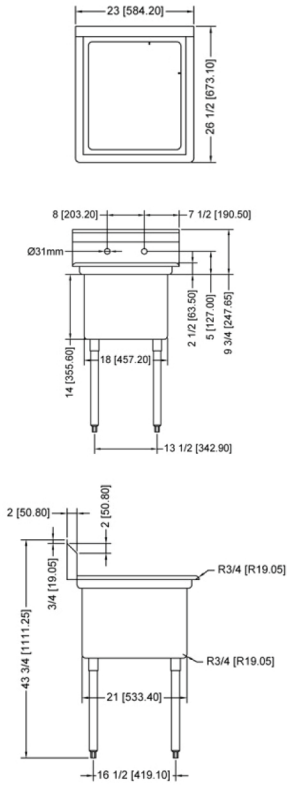

WAREWASHING/HANDLING

SERVING THE FOOD INDUSTRY SINCE 1951

POT SINKS - ONE TUB SINK WITH CENTER / CORNER DRAIN

FEATURES:

- Comes with drain guards
- 18-gauge stainless steel
- Faucet holes are 8" on center
- Shipped with legs removed
- Corner Drain size: 1.8"
- Center Drain size: 3.5"
- Conforms to CSA Standards

Authorized Dealer

LIMITED
WARRANTY

WAREWASHING/HANDLING

POT SINK - 18" x 21" x 14" ONE TUB SINK

ONE TUB SINK WITHOUT DRAIN BOARD

ONE TUB SINK WITH LEFT DRAIN BOARD

ONE TUB SINK WITH RIGHT DRAIN BOARD

ONE TUB SINK WITH TWO DRAIN BOARD

TECHNICAL SPECIFICATION

ITEM NUMBER	DESCRIPTION	DIMENSIONS OF SINK	DRAIN BOARD	OVERALL DIMENSIONS	WEIGHT
25262	One tub sink with corner drain	18" x 21" x 14"/ 457 x 533 x 355.6 mm	N/A	23" x 26 1/2" x 44"/ 584 x 673 x 1117.6 mm	53 lbs./ 24 kg
43772	One tub sink with center drain				
25263	One tub sink with corner drain	18" x 21" x 14"/ 457 x 533 x 355.6 mm	Left	38 1/2" x 26 1/2" x 44"/ 978 x 673 x 1117.6 mm	62 lbs./ 28 kg
43771	One tub sink with center drain				
25264	One tub sink with corner drain	18" x 21" x 14"/ 457 x 533 x 355.6 mm	Right	38 1/2" x 26 1/2" x 44"/ 978 x 673 x 1117.6 mm	62 lbs./ 28 kg
43773	One tub sink with center drain				
25265	One tub sink with corner drain	18" x 21" x 14"/ 457 x 533 x 355.6 mm	2	54" x 26 1/2" x 44"/ 1371.6 x 673 x 1117.6 mm	71 lbs./ 32 kg
43774	One tub sink with center drain				

OPTIONAL ACCESSORY

31484	Leg brace for 18" x 21" One tub sink
-------	--------------------------------------

Telephone: 416-740-2424
 Email: help@nellaonline.com
 Website: www.nellaonline.com