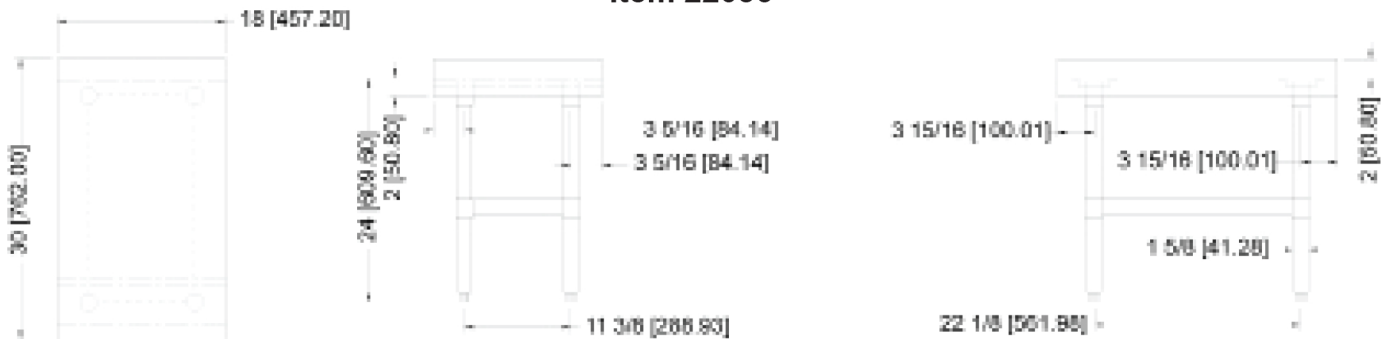

Item 22057

Item 22056