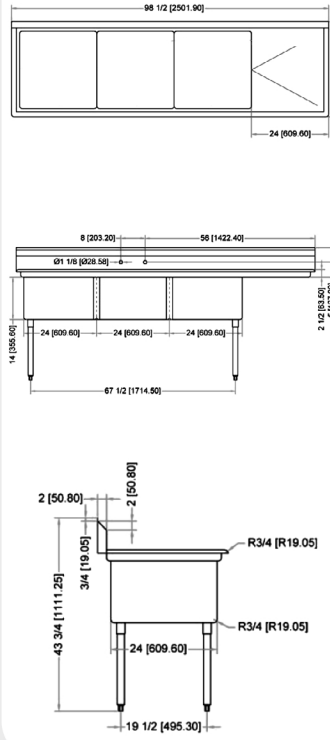

## POT SINK - 24" x 24" x 14" THREE TUB SINK

**THREE TUB SINK WITHOUT DRAIN BOARD**

**THREE TUB SINK WITH LEFT DRAIN BOARD**

**THREE TUB SINK WITH RIGHT DRAIN BOARD**

**THREE TUB SINK WITH TWO DRAIN BOARD**

### TECHNICAL SPECIFICATION

ITEM NUMBER	DESCRIPTION	DIMENSIONS OF SINK	DRAIN BOARD	OVERALL DIMENSIONS	WEIGHT
22120	Three tub sink with corner drain & 4 faucet holes	24" x 24" x 14"/ 609.6 x 609.6 x 355.6 mm	N/A	77" x 29 1/2" x 44"/ 1956 x 749 x 1117.6 mm	110 lb/ 50 kg
43787	Three tub sink with center drain & 4 faucet holes				
25259	Three tub sink with corner drain & 4 faucet holes	24" x 24" x 14"/ 609.6 x 609.6 x 355.6 mm	Left	98 1/2" x 29 1/2" x 44"/ 2502 x 749 x 1117.6 mm	136 lb/ 61.7 kg
43786	Three tub sink with center drain & 4 faucet holes				
25260	Three tub sink with corner drain & 4 faucet holes	24" x 24" x 14"/ 609.6 x 609.6 x 355.6 mm	Right	98 1/2" x 29 1/2" x 44"/ 2502 x 749 x 1117.6 mm	136 lb/ 61.7 kg
43788	Three tub sink with center drain & 4 faucet holes				
25261	Three tub sink with corner drain & 4 faucet holes	24" x 24" x 14"/ 609.6 x 609.6 x 355.6 mm	2	120" x 29 1/2" x 44"/ 3048 x 749 x 1117.6 mm	150 lb/ 68 kg
43789	Three tub sink with center drain & 4 faucet holes				