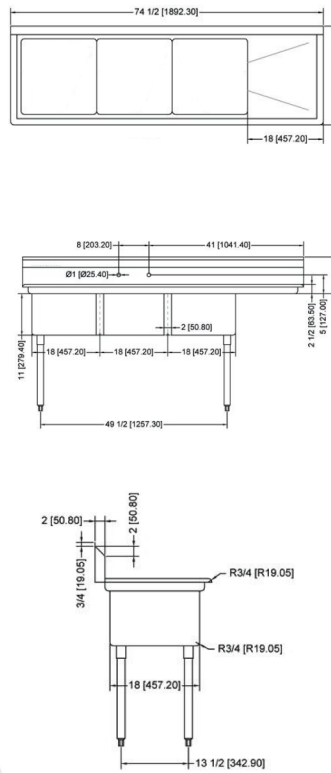

## POT SINK - 18" x 18" x 11" THREE TUB SINK

**THREE TUB SINK WITHOUT DRAIN BOARD**

**THREE TUB SINK WITH LEFT DRAIN BOARD**

**THREE TUB SINK WITH RIGHT DRAIN BOARD**

**THREE TUB SINK WITH TWO DRAIN BOARD**

### TECHNICAL SPECIFICATION

ITEM NUMBER	DESCRIPTION	DIMENSIONS OF SINK	DRAIN BOARD	OVERALL DIMENSIONS	WEIGHT
22114	Three tub sink with corner drain	18" x 18" x 11"	N/A	59" x 23 1/2" x 44"/ 1498.6 x 597 x 1117.6 mm	75 lb/ 34 kg
43765	Three tub sink with center drain	457 x 457 x 279.4 mm			
22115	Three tub sink with corner drain	18" x 18" x 11"	Left	75" x 23 1/2" x 44"/ 1905 x 597 x 1117.6 mm	80 lb/ 36.3 kg
43764	Three tub sink with center drain	457 x 457 x 279.4 mm			
22116	Three tub sink with corner drain	18" x 18" x 11"	Right	75" x 23 1/2" x 44"/ 1905 x 597 x 1117.6 mm	80 lb/ 36.3 kg
43766	Three tub sink with center drain	457 x 457 x 279.4 mm			
22117	Three tub sink with corner drain	18" x 18" x 11"	2	90" x 23 1/2" x 44"/ 2286 x 597 x 1117.6 mm	95 lb/ 43 kg
43763	Three tub sink with center drain	457 x 457 x 279.4 mm			