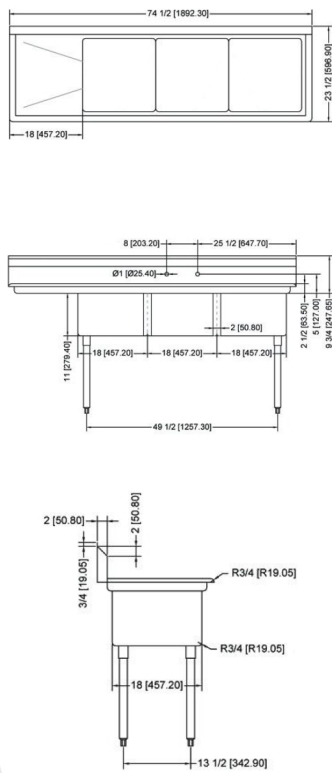

## POT SINK - 18" x 18" x 11" THREE TUB SINK

**THREE TUB SINK WITHOUT DRAIN BOARD**

**THREE TUB SINK WITH LEFT DRAIN BOARD**

**THREE TUB SINK WITH RIGHT DRAIN BOARD**

**THREE TUB SINK WITH TWO DRAIN BOARD**

### TECHNICAL SPECIFICATION

ITEM NUMBER	DESCRIPTION	DIMENSIONS OF SINK	DRAIN BOARD	OVERALL DIMENSIONS	WEIGHT
22114	Three tub sink with corner drain	18" x 18" x 11"	N/A	59" x 23 1/2" x 44"/ 1498.6 x 597 x 1117.6 mm	75 lb/ 34 kg
43765	Three tub sink with center drain	457 x 457 x 279.4 mm			
22115	Three tub sink with corner drain	18" x 18" x 11"	Left	75" x 23 1/2" x 44"/ 1905 x 597 x 1117.6 mm	80 lb/ 36.3 kg
43764	Three tub sink with center drain	457 x 457 x 279.4 mm			
22116	Three tub sink with corner drain	18" x 18" x 11"	Right	75" x 23 1/2" x 44"/ 1905 x 597 x 1117.6 mm	80 lb/ 36.3 kg
43766	Three tub sink with center drain	457 x 457 x 279.4 mm			
22117	Three tub sink with corner drain	18" x 18" x 11"	2	90" x 23 1/2" x 44"/ 2286 x 597 x 1117.6 mm	95 lb/ 43 kg
43763	Three tub sink with center drain	457 x 457 x 279.4 mm			