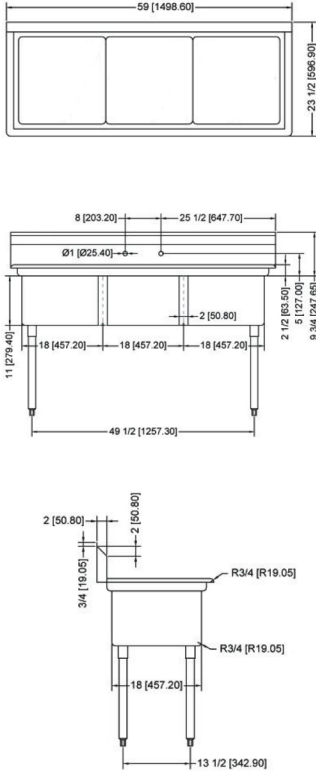

THREE TUB SINK WITHOUT DRAIN BOARD