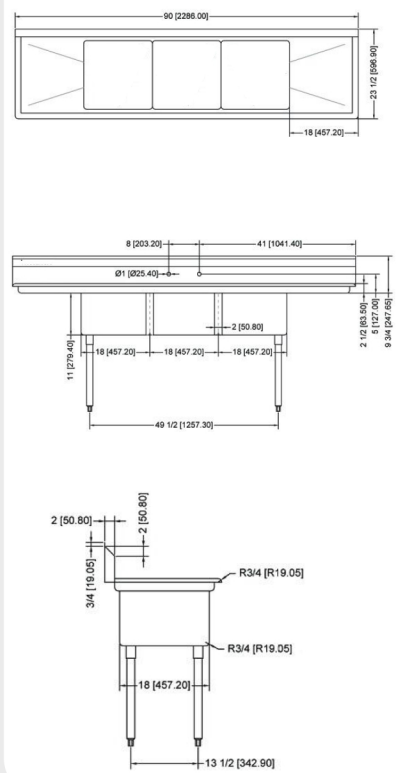

## POT SINK - 18" x 18" x 11" THREE TUB SINK

**THREE TUB SINK WITHOUT DRAIN BOARD**

**THREE TUB SINK WITH LEFT DRAIN BOARD**

**THREE TUB SINK WITH RIGHT DRAIN BOARD**

**THREE TUB SINK WITH TWO DRAIN BOARD**

### TECHNICAL SPECIFICATION

ITEM NUMBER	DESCRIPTION	DIMENSIONS OF SINK	DRAIN BOARD	OVERALL DIMENSIONS	WEIGHT
22114	Three tub sink with corner drain	18" x 18" x 11"	N/A	59" x 23 1/2" x 44"/ 1498.6 x 597 x 1117.6 mm	75 lb/ 34 kg
43765	Three tub sink with center drain	457 x 457 x 279.4 mm			
22115	Three tub sink with corner drain	18" x 18" x 11"	Left	75" x 23 1/2" x 44"/ 1905 x 597 x 1117.6 mm	80 lb/ 36.3 kg
43764	Three tub sink with center drain	457 x 457 x 279.4 mm			
22116	Three tub sink with corner drain	18" x 18" x 11"	Right	75" x 23 1/2" x 44"/ 1905 x 597 x 1117.6 mm	80 lb/ 36.3 kg
43766	Three tub sink with center drain	457 x 457 x 279.4 mm			
22117	Three tub sink with corner drain	18" x 18" x 11"	2	90" x 23 1/2" x 44"/ 2286 x 597 x 1117.6 mm	95 lb/ 43 kg
43763	Three tub sink with center drain	457 x 457 x 279.4 mm			