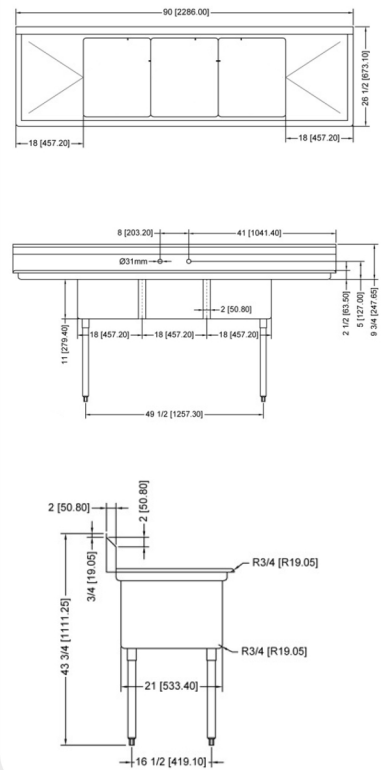

## POT SINK - 18" x 21" x 14" THREE TUB SINK

**THREE TUB SINK WITHOUT DRAIN BOARD**

**THREE TUB SINK WITH LEFT DRAIN BOARD**

**THREE TUB SINK WITH RIGHT DRAIN BOARD**

**THREE TUB SINK WITH TWO DRAIN BOARD**

### TECHNICAL SPECIFICATION

ITEM NUMBER	DESCRIPTION	DIMENSIONS OF SINK	DRAIN BOARD	OVERALL DIMENSIONS	WEIGHT
25270	Three tub sink with corner drain	18" x 21" x 14"/ 457 x 533 x 355.6 mm	N/A	59" x 26 1/2" x 44"/ 1498.6 x 673 x 1117.6 mm	102 lb/ 46 kg
43776	Three tub sink with center drain				
25271	Three tub sink with corner drain	18" x 21" x 14"/ 457 x 533 x 355.6 mm	Left	74 1/2" x 26 1/2" x 44"/ 1892 x 673 x 1117.6 mm	112 lb/ 51 kg
43775	Three tub sink with center drain				
25272	Three tub sink with corner drain	18" x 21" x 14"/ 457 x 533 x 355.6 mm	Right	74 1/2" x 26 1/2" x 44"/ 1892 x 673 x 1117.6 mm	112 lb/ 51 kg
43777	Three tub sink with center drain				
25273	Three tub sink with corner drain	18" x 21" x 14"/ 457 x 533 x 355.6 mm	2	90" x 26 1/2" x 44"/ 2286 x 673 x 1117.6 mm	119 lb/ 54 kg
43778	Three tub sink with center drain				