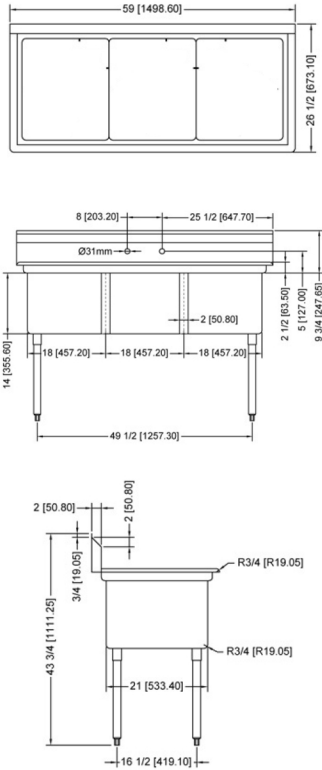

THREE TUB SINK WITH LEFT DRAIN BOARD