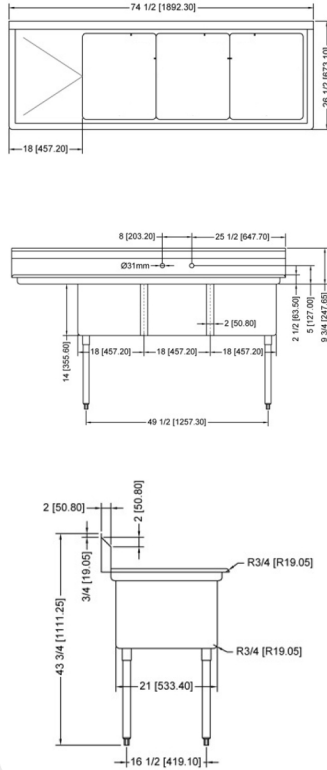

## POT SINK - 18" x 21" x 14" THREE TUB SINK

**THREE TUB SINK WITHOUT DRAIN BOARD**

**THREE TUB SINK WITH LEFT DRAIN BOARD**

**THREE TUB SINK WITH RIGHT DRAIN BOARD**

**THREE TUB SINK WITH TWO DRAIN BOARD**

### TECHNICAL SPECIFICATION

ITEM NUMBER	DESCRIPTION	DIMENSIONS OF SINK	DRAIN BOARD	OVERALL DIMENSIONS	WEIGHT
25270	Three tub sink with corner drain	18" x 21" x 14"/ 457 x 533 x 355.6 mm	N/A	59" x 26 1/2" x 44"/ 1498.6 x 673 x 1117.6 mm	102 lb/ 46 kg
43776	Three tub sink with center drain				
25271	Three tub sink with corner drain	18" x 21" x 14"/ 457 x 533 x 355.6 mm	Left	74 1/2" x 26 1/2" x 44"/ 1892 x 673 x 1117.6 mm	112 lb/ 51 kg
43775	Three tub sink with center drain				
25272	Three tub sink with corner drain	18" x 21" x 14"/ 457 x 533 x 355.6 mm	Right	74 1/2" x 26 1/2" x 44"/ 1892 x 673 x 1117.6 mm	112 lb/ 51 kg
43777	Three tub sink with center drain				
25273	Three tub sink with corner drain	18" x 21" x 14"/ 457 x 533 x 355.6 mm	2	90" x 26 1/2" x 44"/ 2286 x 673 x 1117.6 mm	119 lb/ 54 kg
43778	Three tub sink with center drain				