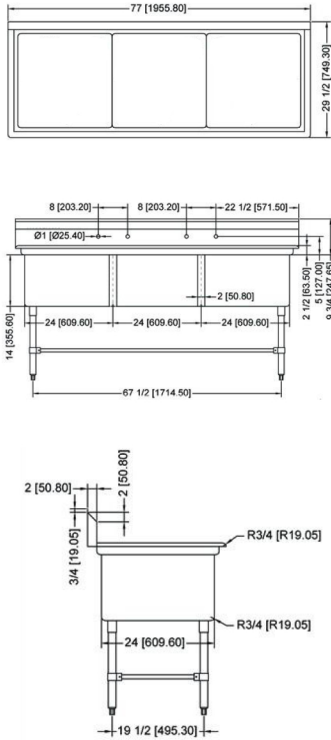

THREE TUB SINK WITH LEFT DRAIN BOARD