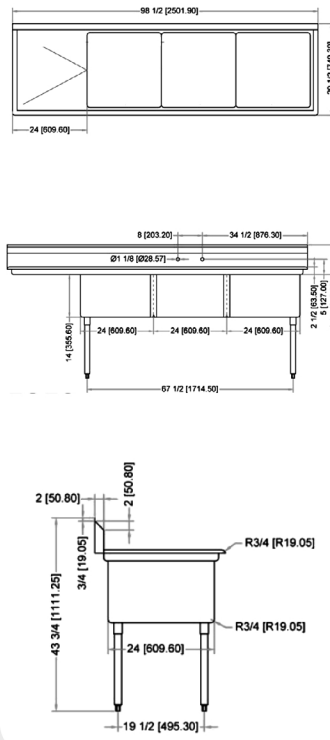

## POT SINK - 24" x 24" x 14" THREE TUB SINK

**THREE TUB SINK WITHOUT DRAIN BOARD**

**THREE TUB SINK WITH LEFT DRAIN BOARD**

**THREE TUB SINK WITH RIGHT DRAIN BOARD**

**THREE TUB SINK WITH TWO DRAIN BOARD**

### TECHNICAL SPECIFICATION

ITEM NUMBER	DESCRIPTION	DIMENSIONS OF SINK	DRAIN BOARD	OVERALL DIMENSIONS	WEIGHT
22120	Three tub sink with corner drain & 4 faucet holes	24" x 24" x 14"/ 609.6 x 609.6 x 355.6 mm	N/A	77" x 29 1/2" x 44"/ 1956 x 749 x 1117.6 mm	110 lb/ 50 kg
43787	Three tub sink with center drain & 4 faucet holes				
25259	Three tub sink with corner drain & 4 faucet holes	24" x 24" x 14"/ 609.6 x 609.6 x 355.6 mm	Left	98 1/2" x 29 1/2" x 44"/ 2502 x 749 x 1117.6 mm	136 lb/ 61.7 kg
43786	Three tub sink with center drain & 4 faucet holes				
25260	Three tub sink with corner drain & 4 faucet holes	24" x 24" x 14"/ 609.6 x 609.6 x 355.6 mm	Right	98 1/2" x 29 1/2" x 44"/ 2502 x 749 x 1117.6 mm	136 lb/ 61.7 kg
43788	Three tub sink with center drain & 4 faucet holes				
25261	Three tub sink with corner drain & 4 faucet holes	24" x 24" x 14"/ 609.6 x 609.6 x 355.6 mm	2	120" x 29 1/2" x 44"/ 3048 x 749 x 1117.6 mm	150 lb/ 68 kg
43789	Three tub sink with center drain & 4 faucet holes				