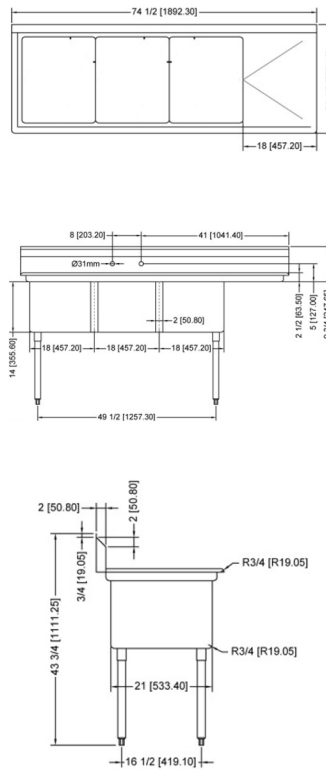

## POT SINK - 18" x 21" x 14" THREE TUB SINK

**THREE TUB SINK WITHOUT DRAIN BOARD**

**THREE TUB SINK WITH LEFT DRAIN BOARD**

**THREE TUB SINK WITH RIGHT DRAIN BOARD**

**THREE TUB SINK WITH TWO DRAIN BOARD**

### TECHNICAL SPECIFICATION

ITEM NUMBER	DESCRIPTION	DIMENSIONS OF SINK	DRAIN BOARD	OVERALL DIMENSIONS	WEIGHT
25270	Three tub sink with corner drain	18" x 21" x 14"/ 457 x 533 x 355.6 mm	N/A	59" x 26 1/2" x 44"/ 1498.6 x 673 x 1117.6 mm	102 lb/ 46 kg
43776	Three tub sink with center drain				
25271	Three tub sink with corner drain	18" x 21" x 14"/ 457 x 533 x 355.6 mm	Left	74 1/2" x 26 1/2" x 44"/ 1892 x 673 x 1117.6 mm	112 lb/ 51 kg
43775	Three tub sink with center drain				
25272	Three tub sink with corner drain	18" x 21" x 14"/ 457 x 533 x 355.6 mm	Right	74 1/2" x 26 1/2" x 44"/ 1892 x 673 x 1117.6 mm	112 lb/ 51 kg
43777	Three tub sink with center drain				
25273	Three tub sink with corner drain	18" x 21" x 14"/ 457 x 533 x 355.6 mm	2	90" x 26 1/2" x 44"/ 2286 x 673 x 1117.6 mm	119 lb/ 54 kg
43778	Three tub sink with center drain				