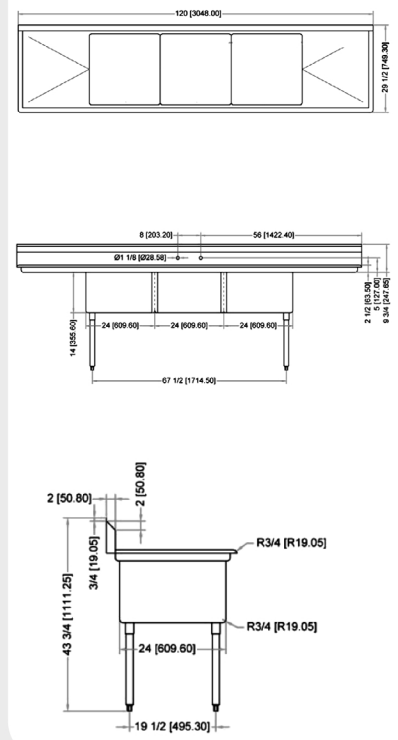

## POT SINK - 24" x 24" x 14" THREE TUB SINK

**THREE TUB SINK WITHOUT DRAIN BOARD**

**THREE TUB SINK WITH LEFT DRAIN BOARD**

**THREE TUB SINK WITH RIGHT DRAIN BOARD**

**THREE TUB SINK WITH TWO DRAIN BOARD**

### TECHNICAL SPECIFICATION

ITEM NUMBER	DESCRIPTION	DIMENSIONS OF SINK	DRAIN BOARD	OVERALL DIMENSIONS	WEIGHT
22120	Three tub sink with corner drain & 4 faucet holes	24" x 24" x 14"/ 609.6 x 609.6 x 355.6 mm	N/A	77" x 29 1/2" x 44"/ 1956 x 749 x 1117.6 mm	110 lb/ 50 kg
43787	Three tub sink with center drain & 4 faucet holes				
25259	Three tub sink with corner drain & 4 faucet holes	24" x 24" x 14"/ 609.6 x 609.6 x 355.6 mm	Left	98 1/2" x 29 1/2" x 44"/ 2502 x 749 x 1117.6 mm	136 lb/ 61.7 kg
43786	Three tub sink with center drain & 4 faucet holes				
25260	Three tub sink with corner drain & 4 faucet holes	24" x 24" x 14"/ 609.6 x 609.6 x 355.6 mm	Right	98 1/2" x 29 1/2" x 44"/ 2502 x 749 x 1117.6 mm	136 lb/ 61.7 kg
43788	Three tub sink with center drain & 4 faucet holes				
25261	Three tub sink with corner drain & 4 faucet holes	24" x 24" x 14"/ 609.6 x 609.6 x 355.6 mm	2	120" x 29 1/2" x 44"/ 3048 x 749 x 1117.6 mm	150 lb/ 68 kg
43789	Three tub sink with center drain & 4 faucet holes				