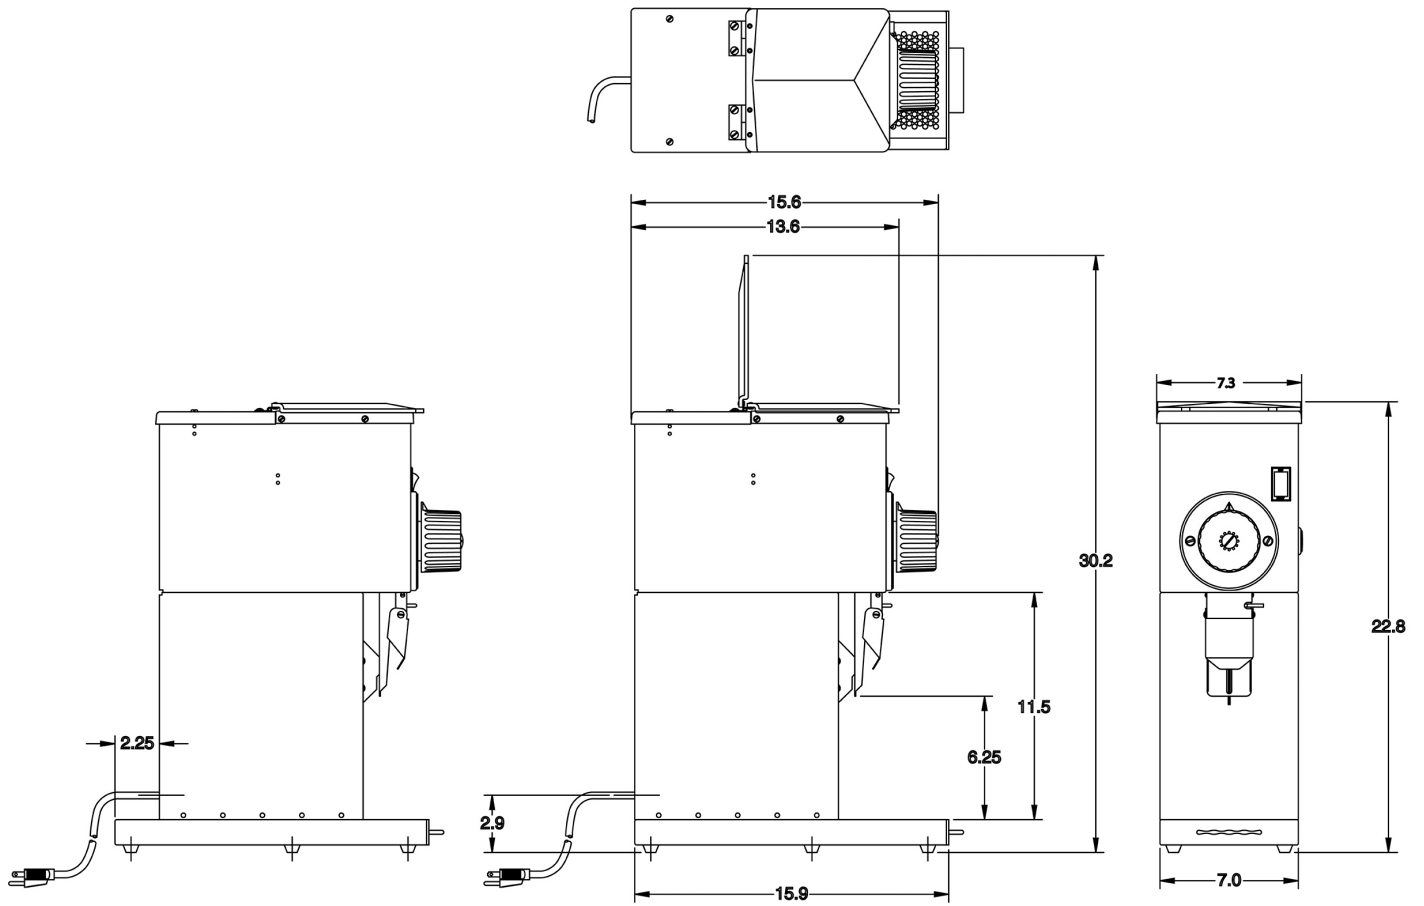

Last Updated:  
01/26/2022

Unit			Shipping					
	Height	Width	Depth	Height	Width	Depth	Weight	Volume
English	22.8 in.	7.3 in.	16.0 in.	-	-	-	-	-
Metric	57.9 cm	18.5 cm	40.6 cm	-	-	-	-	-

BUNN® reserves the right to change specifications and product design without notice. Such revisions do not entitle the buyer to corresponding changes, improvements, additions or replacements for previously purchased equipment. For most current specifications and other info visit [bunn.com](http://bunn.com).