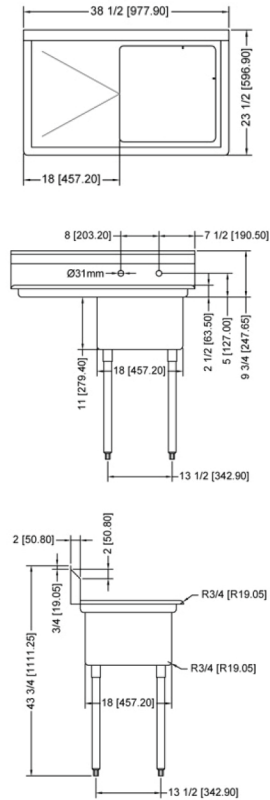

WAREWASHING/HANDLING

SERVING THE FOOD INDUSTRY SINCE 1951

POT SINKS - ONE TUB SINK WITH CENTER / CORNER DRAIN

FEATURES:

- Comes with drain guards
- 18-gauge stainless steel
- Faucet holes are 8" on center
- Shipped with legs removed
- Corner Drain size: 1.8"
- Center Drain size: 3.5"
- Conforms to CSA Standards

Authorized Dealer

LIMITED
WARRANTY

WAREWASHING/HANDLING

POT SINK - 18" x 18" x 11" ONE TUB SINK

ONE TUB SINK WITHOUT DRAIN BOARD

ONE TUB SINK WITH LEFT DRAIN BOARD

ONE TUB SINK WITH RIGHT DRAIN BOARD

ONE TUB SINK WITH TWO DRAIN BOARD

TECHNICAL SPECIFICATION

ITEM NUMBER	DESCRIPTION	DIMENSIONS OF SINK	DRAIN BOARD	OVERALL DIMENSIONS	WEIGHT
22112	One tub sink with corner drain	18" x 18" x 11"	N/A	23" x 23 1/2" x 44"	32 lbs./
43761	One tub sink with center drain	457 x 457 x 279.4 mm		584 x 597 x 1117.6 mm	14.5 kg
25247	One tub sink with corner drain	18" x 18" x 11"	Left	38 1/2" x 23 1/2" x 44"	60 lbs./
43760	One tub sink with center drain	457 x 457 x 279.4 mm		978 x 597 x 1117.6 mm	27 kg
25248	One tub sink with corner drain	18" x 18" x 11" /	Right	38 1/2" x 23 1/2" x 44"	60 lbs./
43762	One tub sink with center drain	457 x 457 x 279.4 mm		978 x 597 x 1117.6 mm	27 kg
25249	One tub sink with corner drain	18" x 18" x 11"	2	54" x 23 1/2" x 44"	69 lbs./
43759	One tub sink with center drain	457 x 457 x 279.4 mm		1371.6 x 597 x 1117.6 mm	31.3 kg

OPTIONAL ACCESSORIES

21135	Leg brace for 18" x 18" one tub sink
21142	Stainless steel knockdown drain board for 18" x 18" sink

21142 - Detail 1

21142 - Detail 2

Telephone: 416-740-2424
 Email: help@nellaonline.com
 Website: www.nellaonline.com