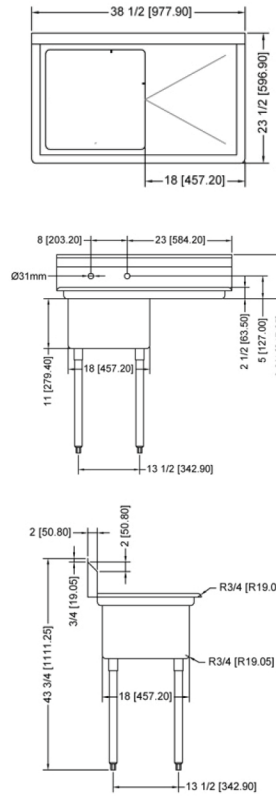

WAREWASHING/HANDLING

SERVING THE FOOD INDUSTRY SINCE 1951

POT SINKS - ONE TUB SINK WITH CENTER / CORNER DRAIN

FEATURES:

- Comes with drain guards
- 18-gauge stainless steel
- Faucet holes are 8" on center
- Shipped with legs removed
- Corner Drain size: 1.8"
- Center Drain size: 3.5"
- Conforms to CSA Standards

Authorized Dealer

LIMITED
WARRANTY

WAREWASHING/HANDLING

POT SINK - 18" x 18" x 11" ONE TUB SINK

ONE TUB SINK WITHOUT DRAIN BOARD

ONE TUB SINK WITH LEFT DRAIN BOARD

ONE TUB SINK WITH RIGHT DRAIN BOARD

ONE TUB SINK WITH TWO DRAIN BOARD

TECHNICAL SPECIFICATION

ITEM NUMBER	DESCRIPTION	DIMENSIONS OF SINK	DRAIN BOARD	OVERALL DIMENSIONS	WEIGHT
22112	One tub sink with corner drain	18" x 18" x 11"	N/A	23" x 23 1/2" x 44"	32 lbs./
43761	One tub sink with center drain	457 x 457 x 279.4 mm		584 x 597 x 1117.6 mm	14.5 kg
25247	One tub sink with corner drain	18" x 18" x 11"	Left	38 1/2" x 23 1/2" x 44"	60 lbs./
43760	One tub sink with center drain	457 x 457 x 279.4 mm		978 x 597 x 1117.6 mm	27 kg
25248	One tub sink with corner drain	18" x 18" x 11" /	Right	38 1/2" x 23 1/2" x 44"	60 lbs./
43762	One tub sink with center drain	457 x 457 x 279.4 mm		978 x 597 x 1117.6 mm	27 kg
25249	One tub sink with corner drain	18" x 18" x 11"	2	54" x 23 1/2" x 44"	69 lbs./
43759	One tub sink with center drain	457 x 457 x 279.4 mm		1371.6 x 597 x 1117.6 mm	31.3 kg

OPTIONAL ACCESSORIES

21135	Leg brace for 18" x 18" one tub sink
21142	Stainless steel knockdown drain board for 18" x 18" sink

21142 - Detail 1

21142 - Detail 2

Telephone: 416-740-2424
 Email: help@nellaonline.com
 Website: www.nellaonline.com