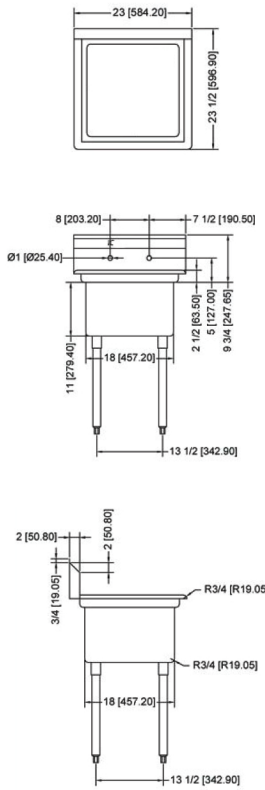

WAREWASHING/HANDLING

SERVING THE FOOD INDUSTRY SINCE 1951

POT SINKS - ONE TUB SINK WITH CENTER / CORNER DRAIN

FEATURES:

- Comes with drain guards
- 18-gauge stainless steel
- Faucet holes are 8" on center
- Shipped with legs removed
- Corner Drain size: 1.8"
- Center Drain size: 3.5"
- Conforms to CSA Standards

Authorized Dealer

LIMITED
WARRANTY

WAREWASHING/HANDLING

POT SINK - 18" x 18" x 11" ONE TUB SINK

ONE TUB SINK WITHOUT DRAIN BOARD

ONE TUB SINK WITH LEFT DRAIN BOARD

ONE TUB SINK WITH RIGHT DRAIN BOARD

ONE TUB SINK WITH TWO DRAIN BOARD

TECHNICAL SPECIFICATION

ITEM NUMBER	DESCRIPTION	DIMENSIONS OF SINK	DRAIN BOARD	OVERALL DIMENSIONS	WEIGHT
22112	One tub sink with corner drain	18" x 18" x 11"	N/A	23" x 23 1/2" x 44"	32 lbs./
43761	One tub sink with center drain	457 x 457 x 279.4 mm		584 x 597 x 1117.6 mm	14.5 kg
25247	One tub sink with corner drain	18" x 18" x 11"	Left	38 1/2" x 23 1/2" x 44"	60 lbs./
43760	One tub sink with center drain	457 x 457 x 279.4 mm		978 x 597 x 1117.6 mm	27 kg
25248	One tub sink with corner drain	18" x 18" x 11" /	Right	38 1/2" x 23 1/2" x 44"	60 lbs./
43762	One tub sink with center drain	457 x 457 x 279.4 mm		978 x 597 x 1117.6 mm	27 kg
25249	One tub sink with corner drain	18" x 18" x 11"	2	54" x 23 1/2" x 44"	69 lbs./
43759	One tub sink with center drain	457 x 457 x 279.4 mm		1371.6 x 597 x 1117.6 mm	31.3 kg

OPTIONAL ACCESSORIES

21135	Leg brace for 18" x 18" one tub sink
21142	Stainless steel knockdown drain board for 18" x 18" sink

21142 - Detail 1

21142 - Detail 2

Telephone: 416-740-2424
 Email: help@nellaonline.com
 Website: www.nellaonline.com