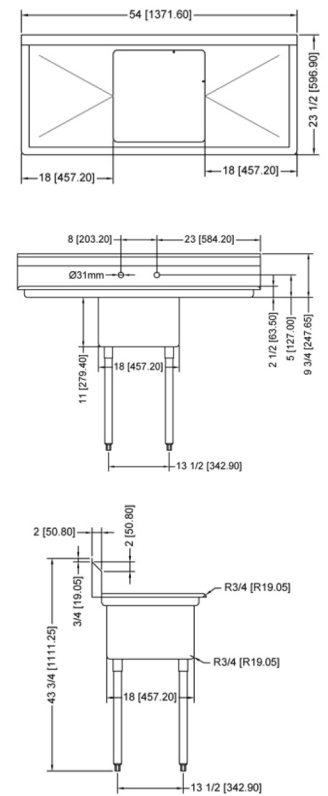

WAREWASHING/HANDLING

SERVING THE FOOD INDUSTRY SINCE 1951

POT SINKS - ONE TUB SINK WITH CENTER / CORNER DRAIN

FEATURES:

- Comes with drain guards
- 18-gauge stainless steel
- Faucet holes are 8" on center
- Shipped with legs removed
- Corner Drain size: 1.8"
- Center Drain size: 3.5"
- Conforms to CSA Standards

Authorized Dealer

LIMITED
WARRANTY

WAREWASHING/HANDLING

POT SINK - 18" x 18" x 11" ONE TUB SINK

ONE TUB SINK WITHOUT DRAIN BOARD

ONE TUB SINK WITH LEFT DRAIN BOARD

ONE TUB SINK WITH RIGHT DRAIN BOARD

ONE TUB SINK WITH TWO DRAIN BOARD

TECHNICAL SPECIFICATION

ITEM NUMBER	DESCRIPTION	DIMENSIONS OF SINK	DRAIN BOARD	OVERALL DIMENSIONS	WEIGHT
22112	One tub sink with corner drain	18" x 18" x 11"	N/A	23" x 23 1/2" x 44"	32 lbs./
43761	One tub sink with center drain	457 x 457 x 279.4 mm		584 x 597 x 1117.6 mm	14.5 kg
25247	One tub sink with corner drain	18" x 18" x 11"	Left	38 1/2" x 23 1/2" x 44"	60 lbs./
43760	One tub sink with center drain	457 x 457 x 279.4 mm		978 x 597 x 1117.6 mm	27 kg
25248	One tub sink with corner drain	18" x 18" x 11" /	Right	38 1/2" x 23 1/2" x 44"	60 lbs./
43762	One tub sink with center drain	457 x 457 x 279.4 mm		978 x 597 x 1117.6 mm	27 kg
25249	One tub sink with corner drain	18" x 18" x 11"	2	54" x 23 1/2" x 44"	69 lbs./
43759	One tub sink with center drain	457 x 457 x 279.4 mm		1371.6 x 597 x 1117.6 mm	31.3 kg

OPTIONAL ACCESSORIES

21135	Leg brace for 18" x 18" one tub sink
21142	Stainless steel knockdown drain board for 18" x 18" sink

21142 - Detail 1

21142 - Detail 2

Telephone: 416-740-2424
 Email: help@nellaonline.com
 Website: www.nellaonline.com