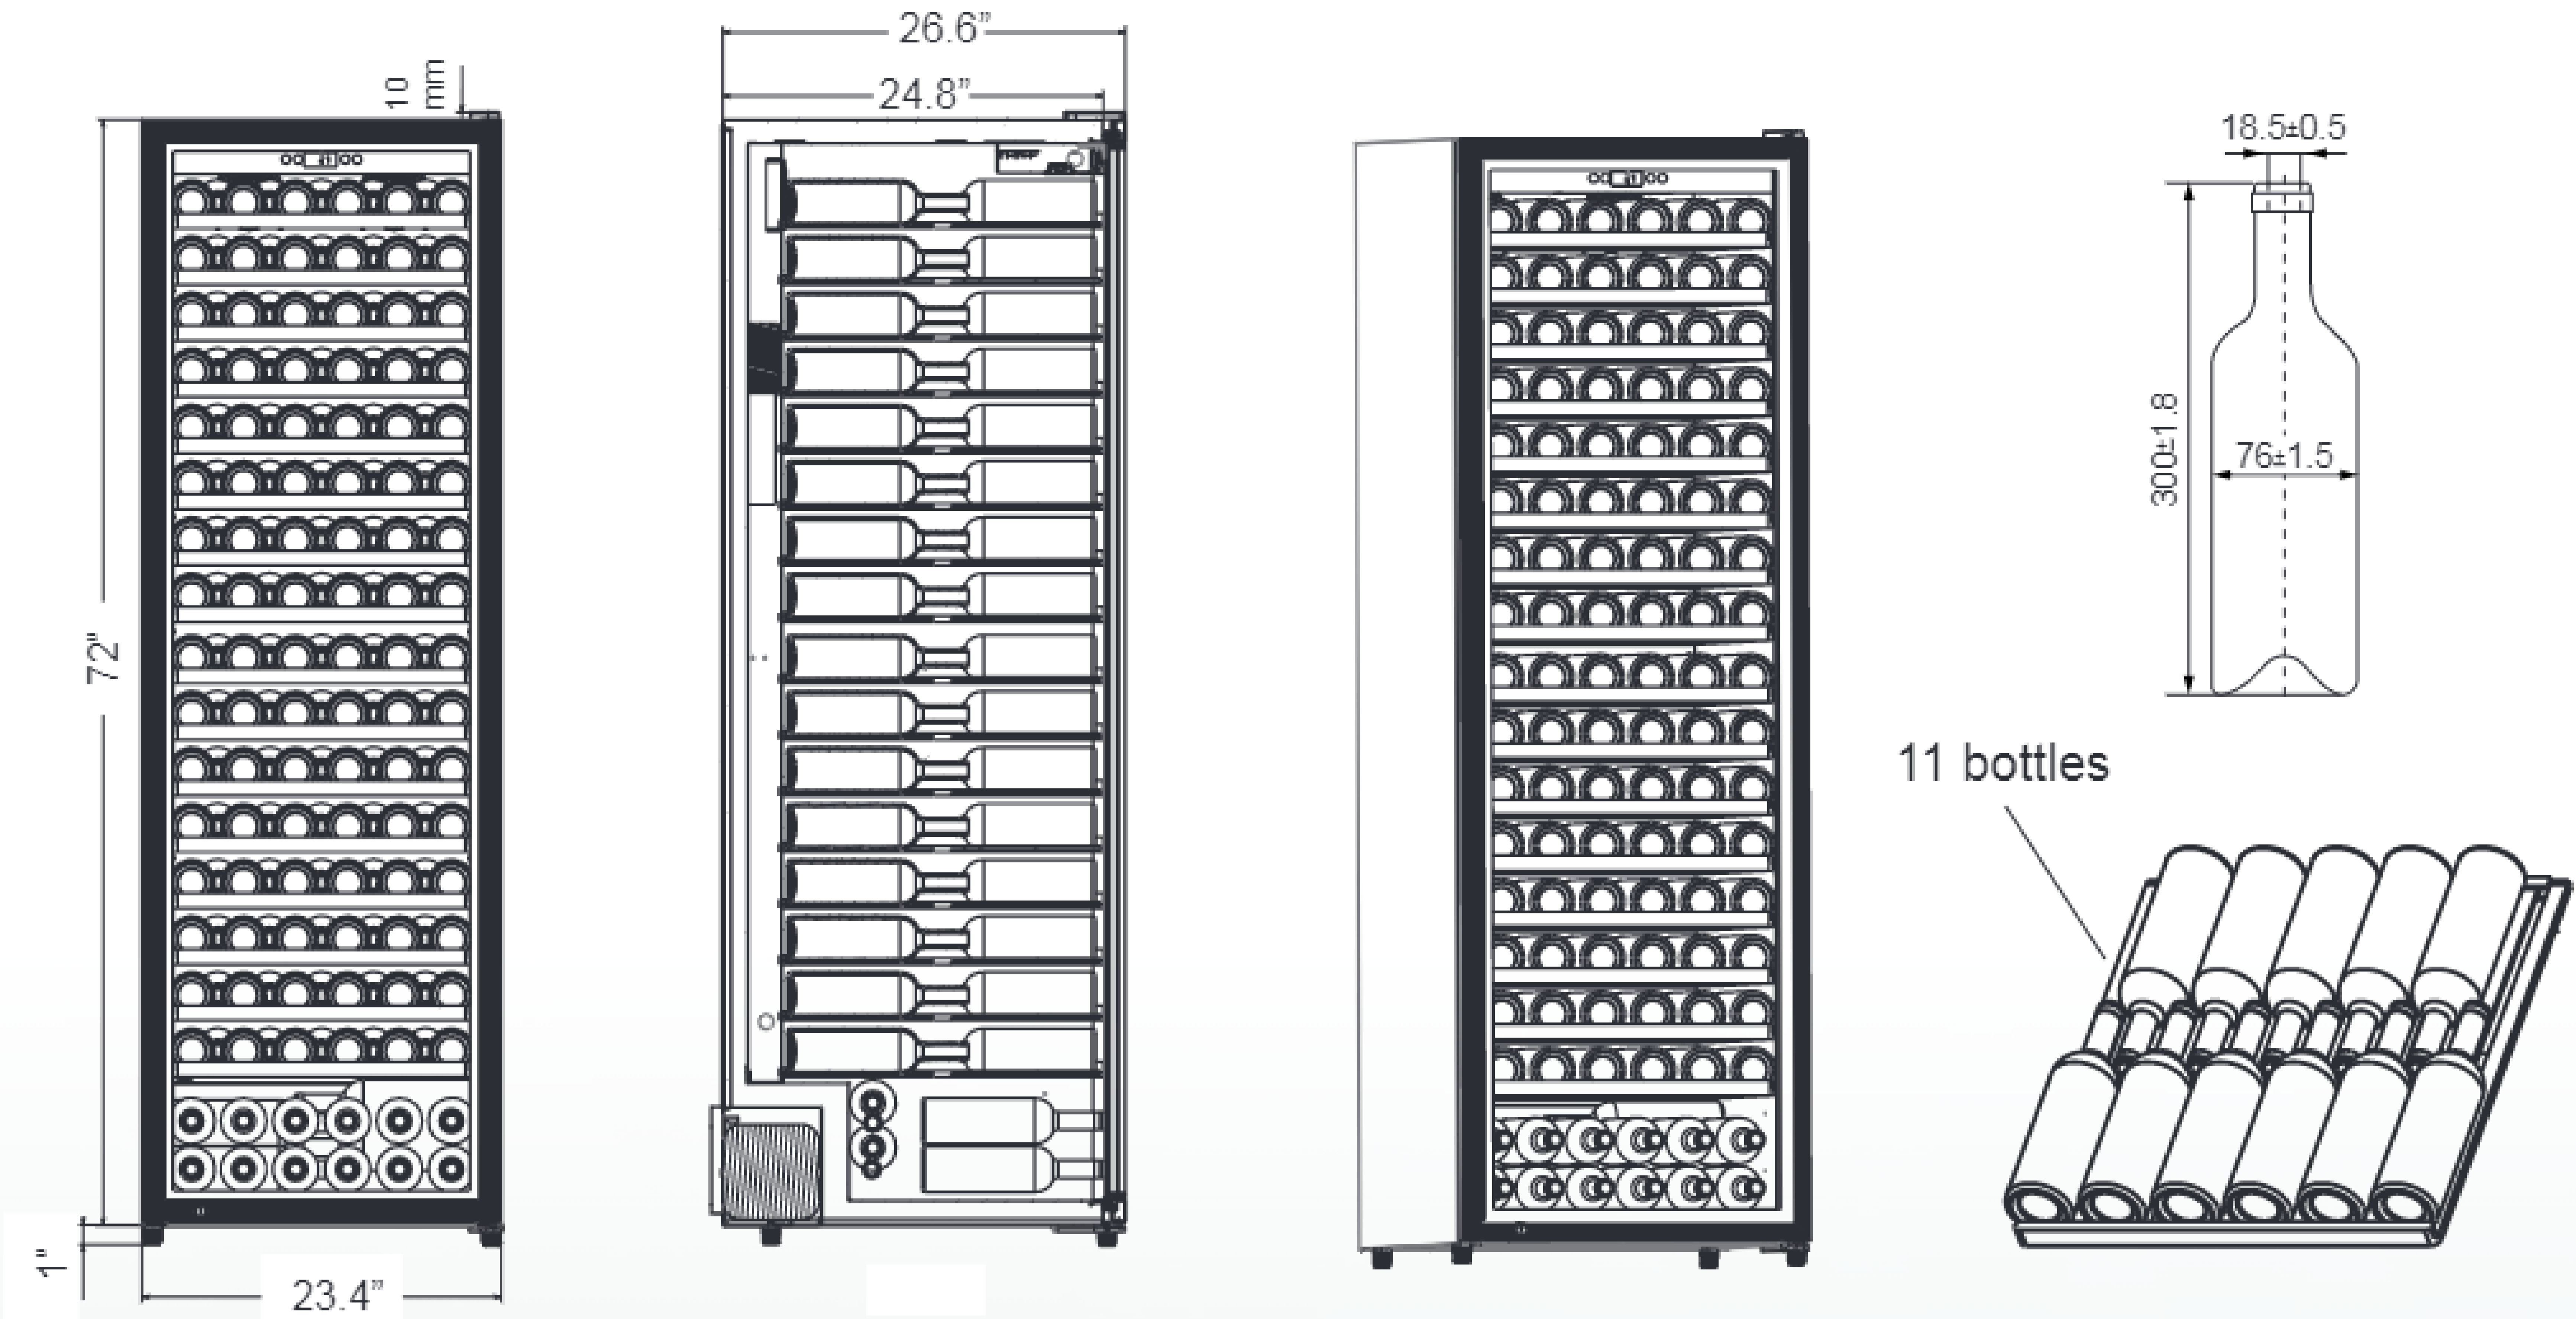

SINGLE ZONE WINE COOLER WITH 192 BOTTLE CAPACITY

<https://www.nellaonline.com/products/nella-single-zone-wine-cooler-192-bottle-capacity-45259>

Maintain the perfect temperature for your wine with the Nella Single Zone Wine Cooler! This dual zone cooler can store up to 192 bottles on its eight beechwood display racks, and provides attractive blue LED internal lighting to showcase your bottles. This cooler is perfect for restaurants, bars, and home connoisseurs.

TECHNICAL DRAWINGS AND DIMENSIONS

TECHNICAL SPECIFICATIONS

POWER	160 W
CAPACITY	192 Bottles
REFRIGERANT	R600a
TEMPERATURE RANGE	3°C - 22°C / 37.4°F - 71.6°F
ELECTRICAL	115V / 60Hz
NET DIMENSIONS (DWH)	26.6" x 23.4" x 73" / 675 x 595 x 1854.2 mm
GROSS DIMENSIONS (DWH)	30" x 26" x 76" / 762 x 660 x 1930 mm
NET WEIGHT	103.4 Kg / 228 lbs
GROSS WEIGHT	109 Kg / 240 lbs
RECEPTACLE	NEMA 5-15 125 VAC/15 AMP

FEATURES

- Ambient temperatures and appropriate humidity for storing fine wines
- Digital LED display with multiple control functions
- Strong and durable beech wood shelvings

1 YEAR
WARRANTY
PARTS AND LABOUR