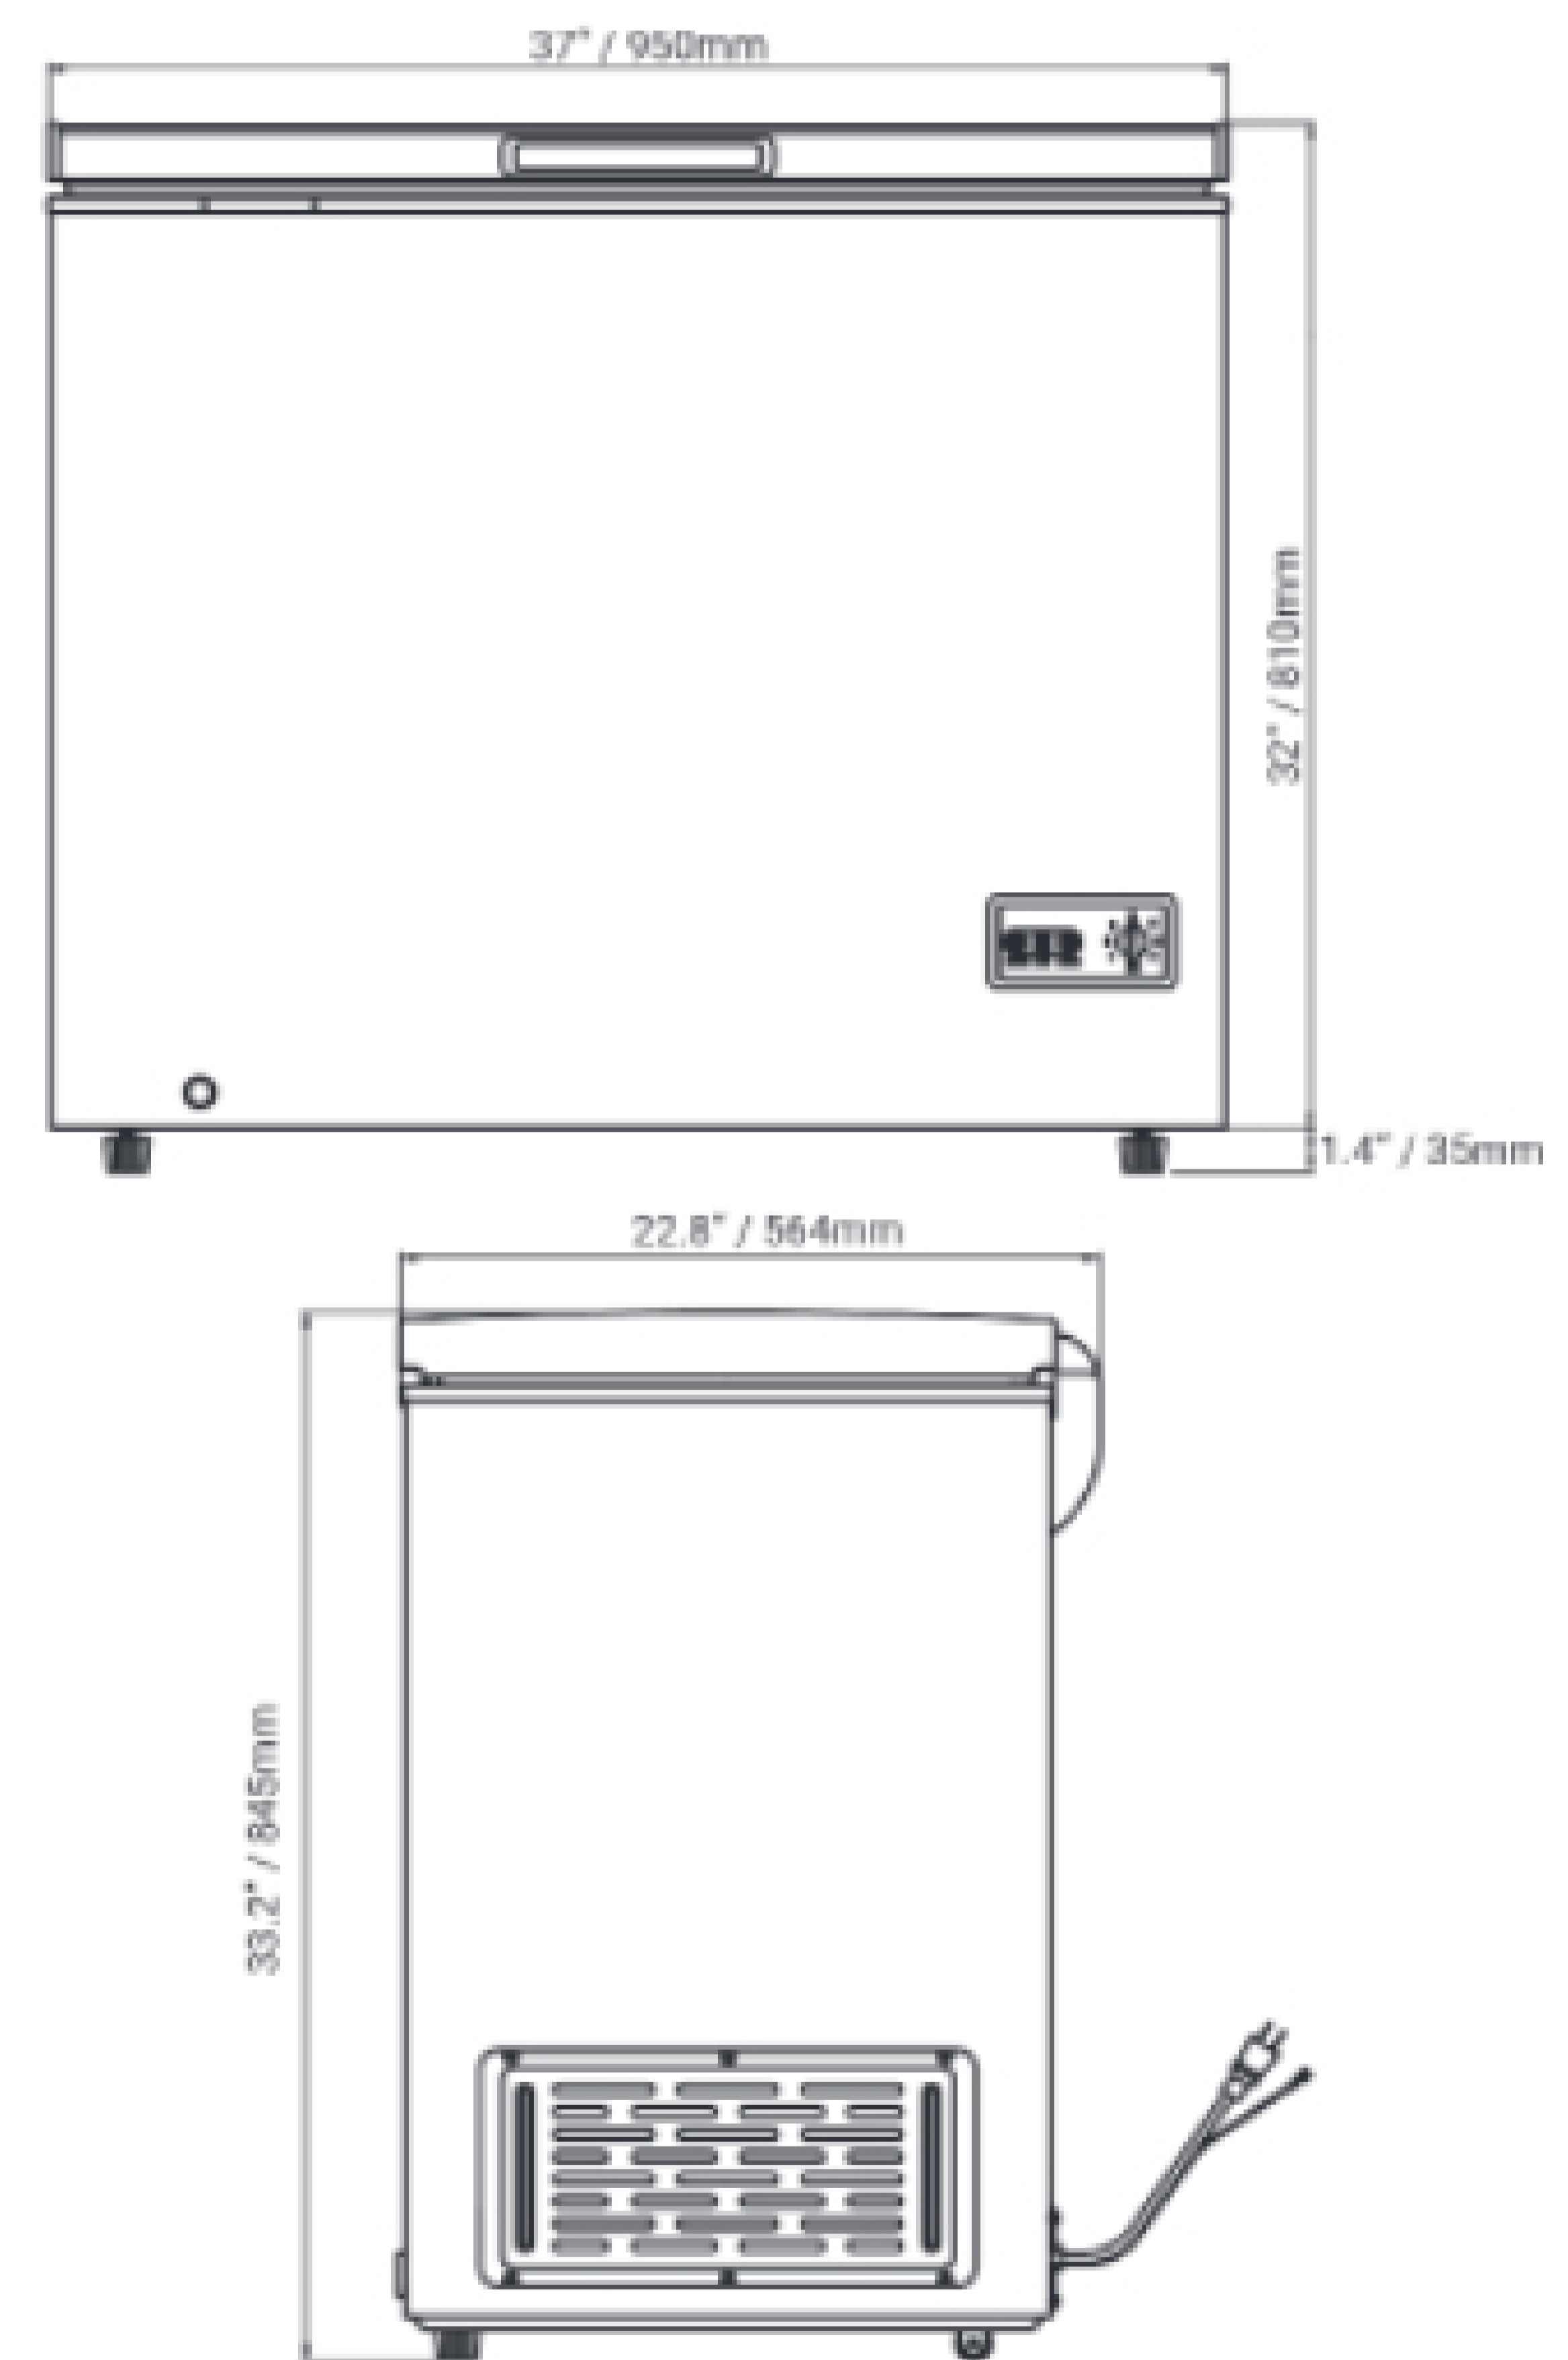

37" CHEST FREEZER WITH SOLID FLAT TOP - 6.7 CU.FT

Serving Canada Since 1951

Serial No.:452151914650200
Model No.:100-409180

Looking for a spacious unit to keep your frozen products in proper food storage temperature? Look no further than this 37-inch chest freezer with solid flat top and 6.7 cu ft capacity. This freezer is designed to merchandise and provide increased sales of frozen novelties and seasonal specialties. Its hinged lid design enables it to stay open while consumers are loading/taking out items without having to hold it up for hours. The interior walls are made of aluminum, which makes cleaning a breeze, while the door is foam-filled for efficient temperature preservation. This freezer is perfect for convenience stores, ice cream shops, supermarkets and restaurants who want to maximize their storage and merchandising space for frozen products.

POWER	1/6 HP
FREEZER CAPACITY	6.7 cu. ft.
TEMPERATURE RANGE	-22°C to -15°C / -8°F to 5°F
REFRIGERANT	R600
ELECTRICAL	115V / 60Hz / 1Ph
NET WEIGHT	77 lbs. / 35 kg.
GROSS WEIGHT	86 lbs. / 39 kg.
NET DIMENSIONS	22.2" x 37" x 33.2" / 564 x 940 x 843.3 mm
GROSS DIMENSIONS	22.8" x 38.6" x 34.6" / 579 x 980 x 879 mm

Item shipped on pallet

NEMA 5-15

TECHNICAL DRAWING WITH DIMENSIONS

[HTTPS://WWW.NELLAONLINE.COM/PRODUCTS/NELLA-37-CHEST-FREEZER-WITH-SOLID-FLAT-TOP-6-7-CU-FT-46502](https://www.nellaonline.com/products/nella-37-chest-freezer-with-solid-flat-top-6-7-cu-ft-46502)