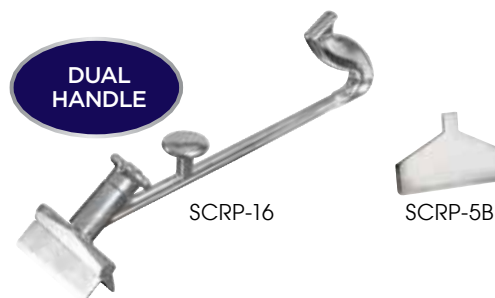

HEAVY-DUTY ALUMINUM GRILL SCRAPER

This large grill scraper with 6" wide blade features an ergonomic top-grip positioned behind the splash-guard, designed for efficient, anti-fatigue handling.

- ◆ Sharp 6" wide blade
- ◆ Dual-grip to apply added pressure when removing grease and grime from flat tops or griddles
- ◆ Splash-guard positioned above scraper blade deflects and helps collect debris for easy cleanup

ITEM	DESCRIPTION	BLADE	UOM	CASE
SCRP-14	16"L x 6"W x 4-1/2"H, NSF		Each	1/12
SCRP-6B	Replacement Blade for SCR-14, 6-Pcs/Pk		Pack	1/12

GRILL MAINTENANCE

ALUMINUM GRILL SCRAPER

A great way to clean the grill quickly and safely. The handle is designed to keep hands and fingers away from the hot grill surface.

ITEM	DESCRIPTION	BLADE	UOM	CASE
SCRP-16	16" Scraper	5"	Each	1/6
SCRP-5B	Replacement Blade for SCR-16		Each	12/48

ALUMINUM GRILL SCRAPER

Scrape away grease and stuck-on-food with ease.

ITEM	DESCRIPTION	BLADE	UOM	CASE
SCRP-12	12" Alu Scraper	4"	Each	12/72
SCRP-4B	Replacement Blades for SCR-12, 10-Pcs/Pk		Pack	10/100