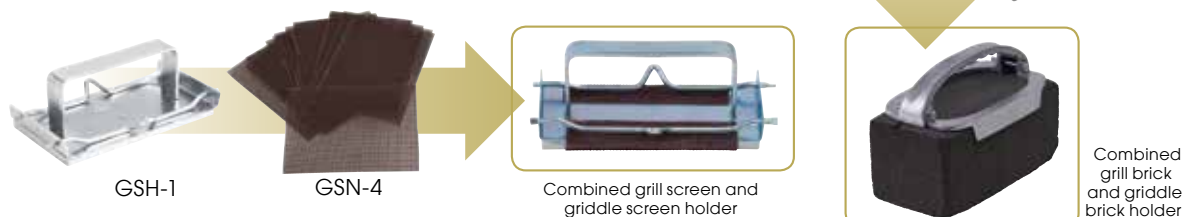

HEAVY-DUTY ALUMINUM GRILL SCRAPER

This large grill scraper with 6" wide blade features an ergonomic top-grip positioned behind the splash-guard, designed for efficient, anti-fatigue handling.

- ◆ Sharp 6" wide blade
- ◆ Dual-grip to apply added pressure when removing grease and grime from flat tops or griddles
- ◆ Splash-guard positioned above scraper blade deflects and helps collect debris for easy cleanup

ITEM	DESCRIPTION	BLADE	UOM	CASE
SCRP-14	16"L x 6"W x 4-1/2"H, NSF		Each	1/12
SCRP-6B	Replacement Blade for SCR-14, 6-Pcs/Pk		Pack	1/12

GRILL MAINTENANCE

ALUMINUM GRILL SCRAPER

A great way to clean the grill quickly and safely. The handle is designed to keep hands and fingers away from the hot grill surface.

ITEM	DESCRIPTION	BLADE	UOM	CASE
SCRP-16	16" Scraper	5"	Each	1/6
SCRP-5B	Replacement Blade for SCR-16		Each	12/48

ALUMINUM GRILL SCRAPER

Scrape away grease and stuck-on-food with ease.

ITEM	DESCRIPTION	BLADE	UOM	CASE
SCRP-12	12" Alu Scraper	4"	Each	12/72
SCRP-4B	Replacement Blades for SCR-12, 10-Pcs/Pk		Pack	10/100

GRIDDLE CLEANERS

ITEM	DESCRIPTION	UOM	CASE
GSH-1	Griddle Screen Holder, 5" x 2-3/4"	Each	12/48
GSN-4	Grill Screen, 4" x 5-1/2", 20-Pcs/Pk, Fits with GSH-1	Pack	20/80
GBH-2	Griddle Brick Holder, 7" x 3-1/2"	Each	6/72
GBK-348	Grill Brick, 3-1/2" x 4" x 8", Fits with GBH-2	Doz	1