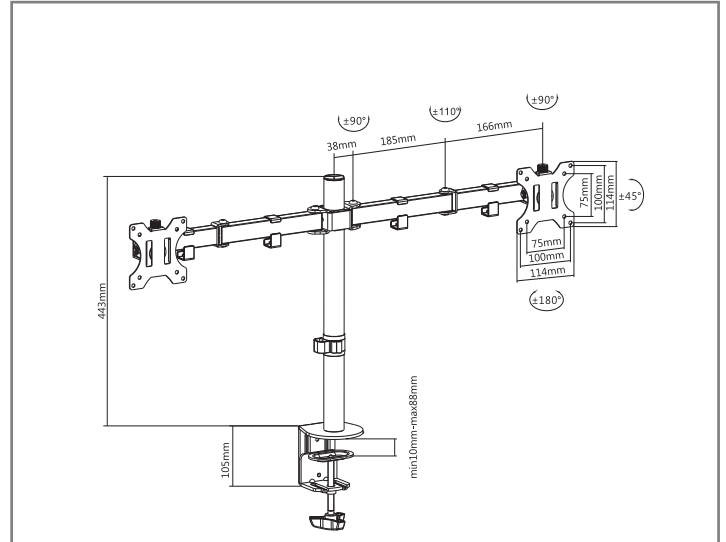

Product Image

Product Drawing

Material:	Steel, Plastic
Surface Finish:	Powder coat
Color:	Black
Product Size:	913x148x548mm
Installation:	Clamp+Grommet
Screen Size:	13"-32"
Screen Qty:	2
Weight Range:	0-8Kg
Rated Load:	8Kg/17.6Lbs
VESA:	100x100;75x75
Tilt:	+45°~-45°
Swivel:	+90°~-90°
Rotate:	+180°~-180°
Arm Extend:	440mm
Clamp Thickness:	10-85mm
Height Adjustable :	NO
Cable Management:	YES
Anti-theft:	NO
Curved TV:	NO
User Manual:	Yes

The SMMA1024 allows you to clear up your valuable work space, while providing an ergonomic working position. Constructed of high grade steel, this rugged mount built to resist scratches supports screens up to 8kg/17.6 lbs and 32" in size. We made a detachable VESA panel, just simply screw the monitor on the panel and slide into the mount. The full motion structure allows smooth, effortless rotating and positioning for any direction, making it easy to find the perfect viewing angle. Tighten or loosen each joint to make your mount as fluid or stationary as desired. You can also adjust the monitor height vertically to a desired position. Cable clip are included for keeping cables organized and protected.