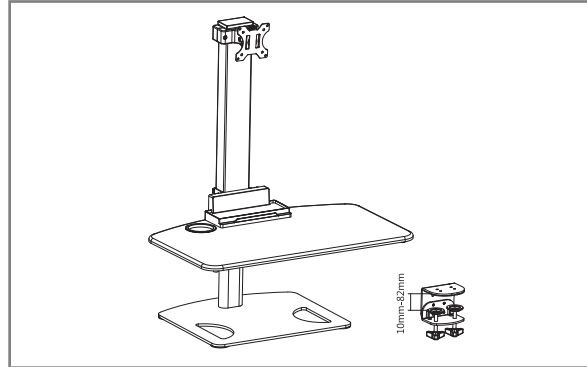

Product Image

Product Drawing

Material:	Steel, Plastic, Aluminium
Surface Finish:	Powder coat
Color:	Black/White
Product Size:	762mmX635mmX1120mm
Installation:	Clamp
Screen Size:	13"-32"
Screen Qty:	1
Weight Range:	0-7Kg
Rated Load:	7Kg
VESA:	100x100;75x75
Tilt:	+45°~-45°
Swivel:	+40°~-40°
Rotate:	+180°~-180°
Height:	660mm - 1120mm
Arm Extend:	442mm
Clamp Thickness:	10-82mm
Height Adjustable :	YES
Cable Management:	YES
Anti-theft:	NO
Curved TV:	NO
User Manual:	Yes

The standing desk effortlessly transforms any surface into a personalized stand-up desk whenever you want, enabling you to achieve long lasting health benefits. Height adjustable keyboard tray easily lifts your keyboard to the proper height for unsurpassed ergonomic comfort. Wide range of movement enables swivel, rotation and tilt to match different viewing angle needs. Storage organizer accommodates small-size office supplies and phones to keep a clean clutter-free desktop.