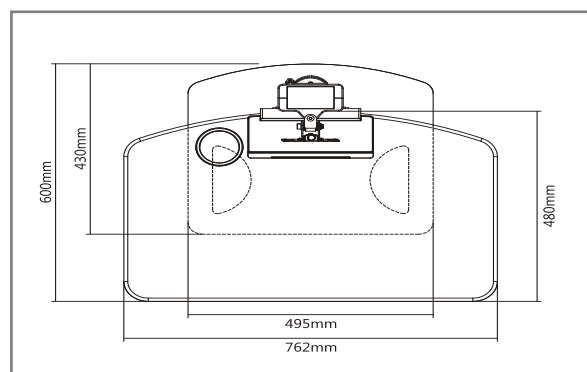

Product Image

Product Drawing

Material:	Steel, Plastic, Aluminium
Surface Finish:	Powder coat
Color:	Black/White
Product Size:	762mmX635mmX1120mm
Installation:	Clamp
Screen Size:	13"-32"
Screen Qty:	1
Weight Range:	0-7Kg
Rated Load:	7Kg
VESA:	100x100;75x75
Tilt:	+45°~-45°
Swivel:	+40°~-40°
Rotate:	+180°~-180°
Height:	660mm - 1120mm
Arm Extend:	442mm
Clamp Thickness:	10-82mm
Height Adjustable :	YES
Cable Management:	YES
Anti-theft:	NO
Curved TV:	NO
User Manual:	Yes

The standing desk effortlessly transforms any surface into a personalized stand-up desk whenever you want, enabling you to achieve long lasting health benefits. Height adjustable keyboard tray easily lifts your keyboard to the proper height for unsurpassed ergonomic comfort. Wide range of movement enables swivel, rotation and tilt to match different viewing angle needs. Storage organizer accommodates small-size office supplies and phones to keep a clean clutter-free desktop.