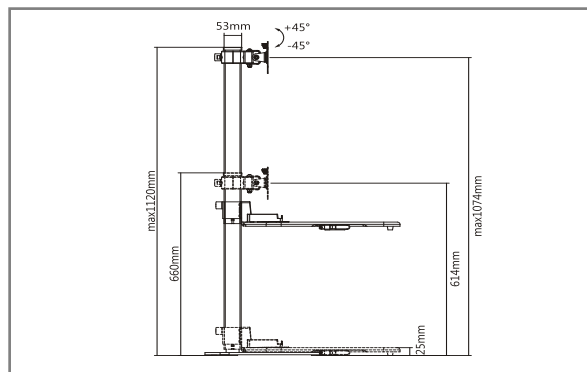

Product Image

Product Drawing

Material:	Steel, Plastic, Aluminium
Surface Finish:	Powder coat
Color:	Black/White
Product Size:	762mmX635mmX1120mm
Installation:	Clamp
Screen Size:	13"-32"
Screen Qty:	1
Weight Range:	0-7Kg
Rated Load:	7Kg
VESA:	100x100;75x75
Tilt:	+45°~-45°
Swivel:	+40°~-40°
Rotate:	+180°~-180°
Height:	660mm - 1120mm
Arm Extend:	442mm
Clamp Thickness:	10-82mm
Height Adjustable :	YES
Cable Management:	YES
Anti-theft:	NO
Curved TV:	NO
User Manual:	Yes

The standing desk effortlessly transforms any surface into a personalized stand-up desk whenever you want, enabling you to achieve long lasting health benefits. Height adjustable keyboard tray easily lifts your keyboard to the proper height for unsurpassed ergonomic comfort. Wide range of movement enables swivel, rotation and tilt to match different viewing angle needs. Storage organizer accommodates small-size office supplies and phones to keep a clean clutter-free desktop.