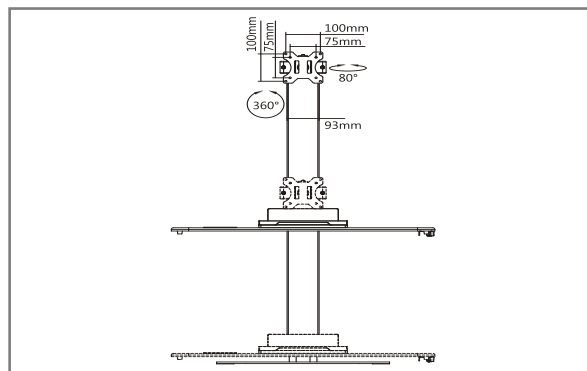

Product Image

Product Drawing

Material:	Steel, Plastic, Aluminium
Surface Finish:	Powder coat
Color:	Black/White
Product Size:	762mmX635mmX1120mm
Installation:	Clamp
Screen Size:	13"-32"
Screen Qty:	1
Weight Range:	0-7Kg
Rated Load:	7Kg
VESA:	100x100;75x75
Tilt:	+45°~-45°
Swivel:	+40°~-40°
Rotate:	+180°~-180°
Height:	660mm - 1120mm
Arm Extend:	442mm
Clamp Thickness:	10-82mm
Height Adjustable :	YES
Cable Management:	YES
Anti-theft:	NO
Curved TV:	NO
User Manual:	Yes

The standing desk effortlessly transforms any surface into a personalized stand-up desk whenever you want, enabling you to achieve long lasting health benefits. Height adjustable keyboard tray easily lifts your keyboard to the proper height for unsurpassed ergonomic comfort. Wide range of movement enables swivel, rotation and tilt to match different viewing angle needs. Storage organizer accommodates small-size office supplies and phones to keep a clean clutter-free desktop.