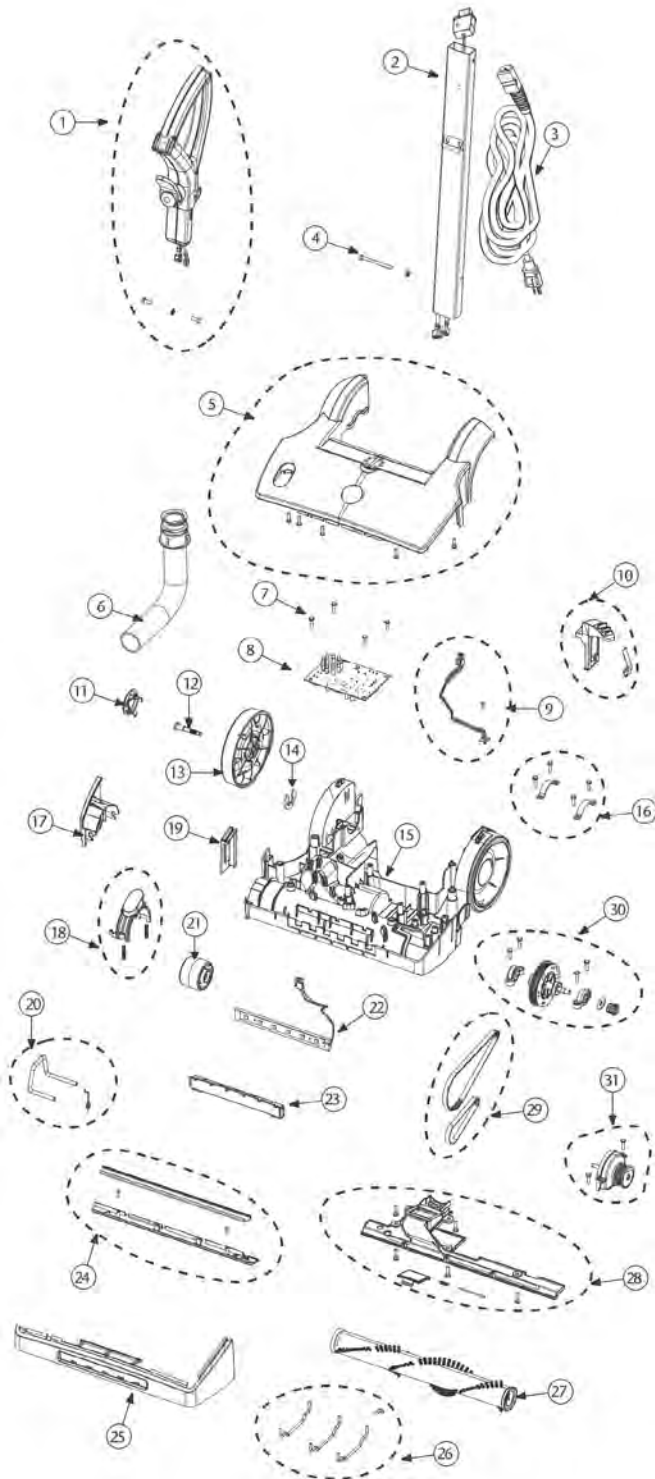

PROGEN 12 / 15 PARTS

No.	Product Name	Qty	List Price
1	842344 Handle Assembly	1 set	\$26.25
2	842345 Handle Tube Assembly	1 ea.	29.28
3	834740-1 15" Power Cord w/Strain Relief 50'	1 ea.	63.14
	834740 12" Power Cord w/Strain Relief 40'	1 ea.	51.70
4	835701 Handle Screw Nut Assembly	1 ea.	1.85
5	835686 15" Base Cover Assembly	1 set	33.37
	835707 12" Base Cover Assembly	1 set	31.62
6	510252 Hose Power Head Assembly	1 ea.	5.65
7	835345 Washer Pan Screw M4	1 ea.	2.99
8	834797 Main Control Board	1 ea.	95.97
9	835683 Control Board Hall Effect Assembly	1 set	8.94
10	835676 15" Foot Pedal Assembly	1 set	3.98
	835702 12" Foot Pedal Assembly	1 set	3.70
11	834788 Cap Button	1 ea.	2.44
12	834789 15" Rear Wheel Shaft	1 ea.	3.04
13	834787 15" Rear Wheel	1 ea.	14.50
	836630 12" Rear Wheel	1 ea.	8.13
14	834790 Retaining Ring	1 ea.	1.61
15	834804 15" Power Nozzle Base	1 ea.	53.33
	836627 12" Base Assembly (includes: 10)	1 ea.	40.72
16	835684 Filter Housing Clamp Assembly	1 set	2.57
17	835350 15" Brush Removal Cover Assembly	1 ea.	5.51
	835352 12" Brush Removal Cover Assembly	1 ea.	5.41
18	835682 15" Brush Release Button Assembly	1 set	3.04
	835705 12" Brush Release Button Assembly	1 set	2.90
19	834810 15" Side Base Bumper	1 ea.	2.99
	835036 12" Side Base Bumper	1 ea.	3.10
20	835675 Center Wheel Pivot Rod Assembly	1 set	3.22
21	834791 Center Wheel	1 ea.	4.18
22	835349 LED Strip Light Harness Assembly	1 ea.	15.38
23	834816 LED Strip Light Lens	1 ea.	2.69
24	835680 15" Front Base Plate Assembly	1 set	8.25
	835703 12" Front Base Plate Assembly	1 set	7.41
25	834809 15" Front Base Bumper	1 ea.	9.12
	835035 12" Front Base Bumper	1 ea.	7.11
26	835679 Base Wire Brace	1 set	3.56
27	841818 15" Brush Roller	1 ea.	20.10
	841817 12" Brush Roller	1 ea.	19.22
28	835681 15" Rear Base Plate Assembly	1 set	4.69
	835704 12" Rear Base Plate Assembly	1 set	4.40
29	835678 Timing Belt Assembly	1 set	26.30
30	835685 15" Pulley Assembly	1 set	16.26
	835706 12" Pulley Assembly	1 set	13.33
31	835677 Brush Roller Clutch Assembly	1 set	39.93