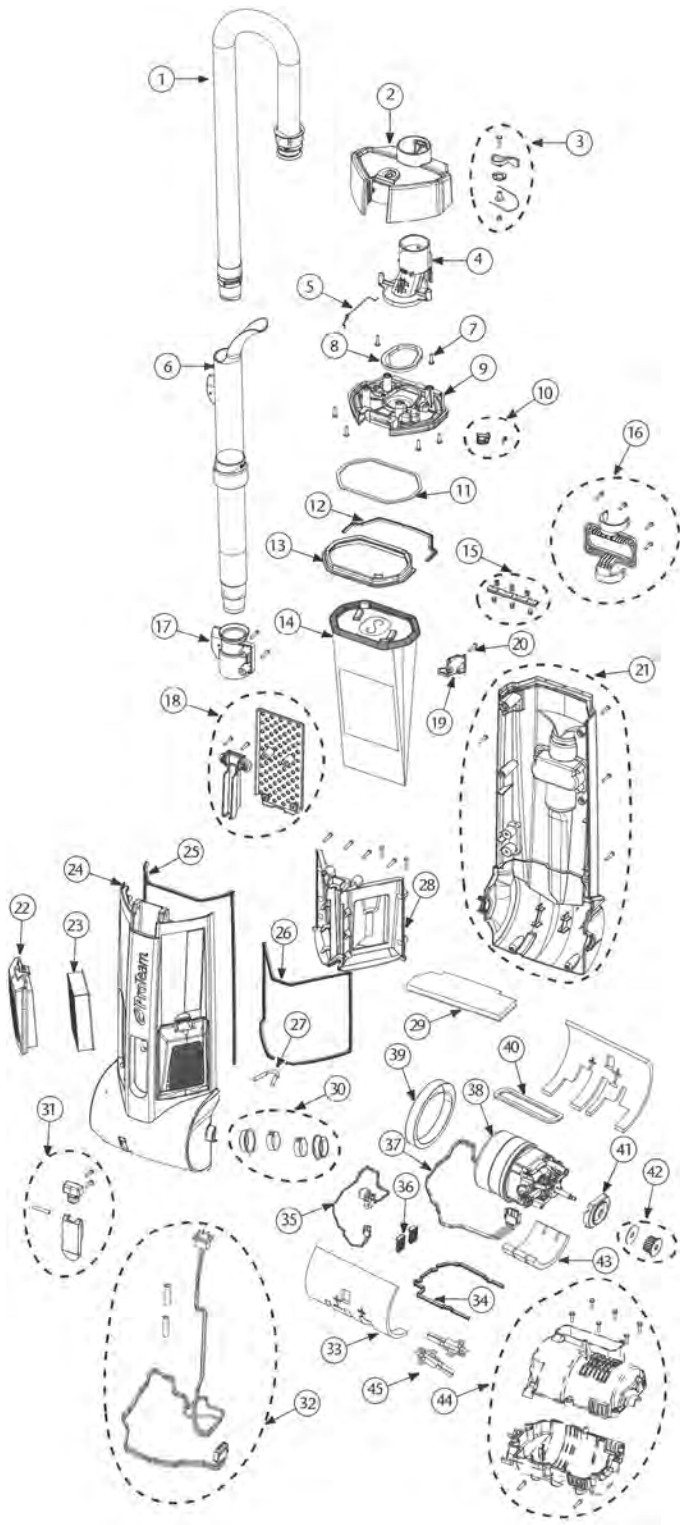

PROGEN 12 / 15 PARTS

No.	Product Name	Qty	List Price
1	510259 Hose Assembly	1 ea.	$19.22
2	835354 Filter Cover Assembly	1 ea.	7.69
3	835696 Filter Lid Cam Lock Assembly	1 set	10.02
4	834688 Upright Transition Duct Assembly	1 ea.	5.04
5	834753 Filter Housing Spring Hose	1 ea.	1.91
6	510258 Extension Tube Assembly	1 ea.	8.59
7	835345 Washer Pan Screw M4	1 ea.	2.99
8	834691 Transition Duct Gasket	1 ea.	2.39
9	834687 Bag Cover Housing Plate	1 ea.	6.11
10	835697 Bag Cover Housing Interlock Assembly	1 ea.	1.97
11	834690 Bag Cover Gasket Plate	1 ea.	2.81
12	834730-3 Lid Rear Tree Gasket	1 ea.	1.80
13	834823 Bag Housing Rim	1 ea.	2.90
14	107377 Intercept Micro Filter,10 pack	10/pk	25.99
15	835698 Hinge with Rivet Assembly	1 set	7.23
16	835694 Carry Handle w/Tool Caddy Assembly	1 set	3.51
17	835351 Power Nozzle Adaptor Hose	1 set	4.40
18	835690 Filter Housing Harness Enclosure Assembly	1 set	4.10
19	834724 Extension Handle Clip	1 ea.	2.08
20	835358 Pan Screw M4 20mm	1 ea.	4.18
21	835693 Rear Bag Housing Assembly	1 set	25.13
22	834717 Exhaust Filter Cover	1 ea.	7.53
23	107005 Exhaust Filter made from HEPA Media	1 ea.	8.55
24	835687 15" Front Bag Housing	1 ea.	24.17
	835708 12" Front Bag Housing	1 ea.	24.17
25	834730 Bag Housing Tree Gasket	1 ea.	2.81
26	834730-1 Filter Housing Tree Gasket	1 ea.	2.27
27	835150 Filter Housing Gasket Separator	1 ea.	1.61
28	834718 Filter Housing Separator	1 ea.	9.89
29	834721 Motor Intake Filter	1 ea.	2.22
30	835695 Bag Housing Pivot Sleeve Assembly	1 set	3.47
31	835688 Lower Cord Wrap Bracket Assembly	1 set	3.38
32	835689 Filter Housing Harness Assembly	1 set	12.08
33	834722 Foam Filter Housing	1 ea.	3.86
34	834730-2 Motor Housing Tree Gasket	1 ea.	1.91
35	834723 Bag Full Indicator Sensor	1 ea.	11.85
36	840042 Motor Support Gasket	1 ea.	2.39
37	835344 Motor Harness	1 ea.	7.41
38	834705 Motor Assembly (includes: 45)	1 ea.	124.36
39	834696 Blower Gasket Housing	1 ea.	4.18
40	834697 Inlet Motor Gasket	1 ea.	2.39
41	834701 Motor Mount Gasket	1 ea.	3.38
42	835692 Motor Pulley Assembly	1 set	2.86
43	834704 Foam Motor Housing	1 ea.	2.03
44	835691 Motor Housing Assembly	1 set	26.30
45	835714 Motor Brush	1 ea.	20.91