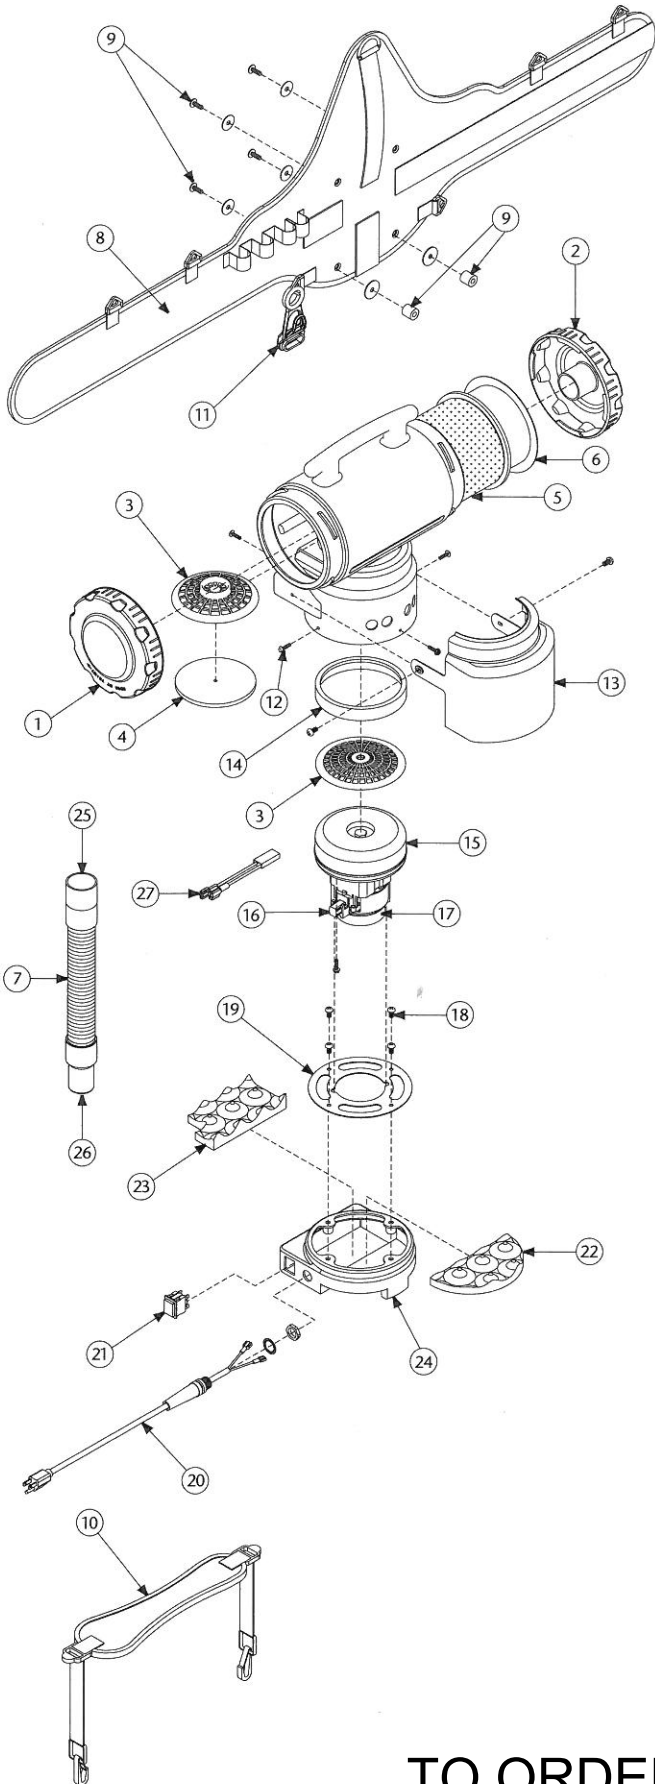

TAILVAC PARTS

No.	Product Name	Qty	List Price
1	101288 Blind Twist Cap Assembly (Grey)	1 ea.	\$ 28.85
2	101934 Twist Cap for Hose Cuff (Grey)	1 ea.	28.85
	102844 Gasket for Blind Twist Cap (Not Shown)	1 ea.	4.91
3	102784 Dome Filter w/Foam Media	1 ea.	7.88
4	101949 Foam Filter Media for Dome Filter	1 ea.	1.32
	102761 High Filtration Disc (optional)	2/pk	10.80
5	100564 Micro Cloth Filter	1 ea.	24.45
6	100431 Reusable Intercept Micro Filter	10/pk	15.60
7	101184 Stretch Hose w/Cuffs 1 1/4" (Black)	1 ea.	22.96
	101705 Stretch Hose w/Cuffs 1 1/2" (Black)	1 ea.	28.51
8	102878 Waist Belt w/Velcro®	1 ea.	42.95
	103025 Retrofit set: Waist Belt and Monostrap	1 set	61.85
9	101274 Waist Belt Connection Set: 4 Screws, 6 Washers, 2 Stand-offs	1 set	6.41
10	102879 Monostrap Assembly	1 ea.	19.69
11	102604 Cord Holder	1 ea.	8.77
12	101272 Step Cap Screw Kit: 4 Screws	1 set	3.28
13	101711 Shroud Retro Kit (Grey) w/2 Screws	1 ea.	26.24
14	103236 Motor Seal	1 ea.	6.56
15	101189PT Motor/Fan (120 V) w/Crimps (Ametek)	1 ea.	128.00
16	102988 Carbon Brush Set for Motor (Ametek)	1 set	20.98
17	103043 Fan and Brush Cover Kit	1 ea.	19.90
18	101271 Motor Mount Screw Kit: 5 Screws, 4 Washers, 1 Nut	1 ea.	1.97
19	100950 Director Plate	1 ea.	12.33
20	101713 Power Cord Assembly Complete w/Strain Relief with Locknut and Washer	1 set	19.03
21	106066 Double Pole On/Off Switch	1 ea.	7.14
22	101228 Front Sound Foam Baffle	1 ea.	4.60
23	101229 Rear Sound Foam Baffle	1 ea.	3.94
24	103262 Step Cap (Grey) w/Attached Front Sound Foam	1 set	32.79
25	101437 Replacement Fixed Hose Cuff (Black) 1 1/2"-1 1/4"	1 ea.	5.60
	107220 Replacement Swivel Cuff (Black) 1 1/2"	1 ea.	6.41
26	101436 Replacement Swivel Cuff (Black) 1 1/4"	1 ea.	7.85
	107220 Replacement Swivel Cuff (Black) 1 1/2"	1 ea.	6.41
	102715 Swivel Elbow 1 1/2"	1 ea.	9.66
27	107083 Thermal Protector	1 ea.	14.39
	101678 50' Extension Cord (Not Shown)	1 ea.	32.60