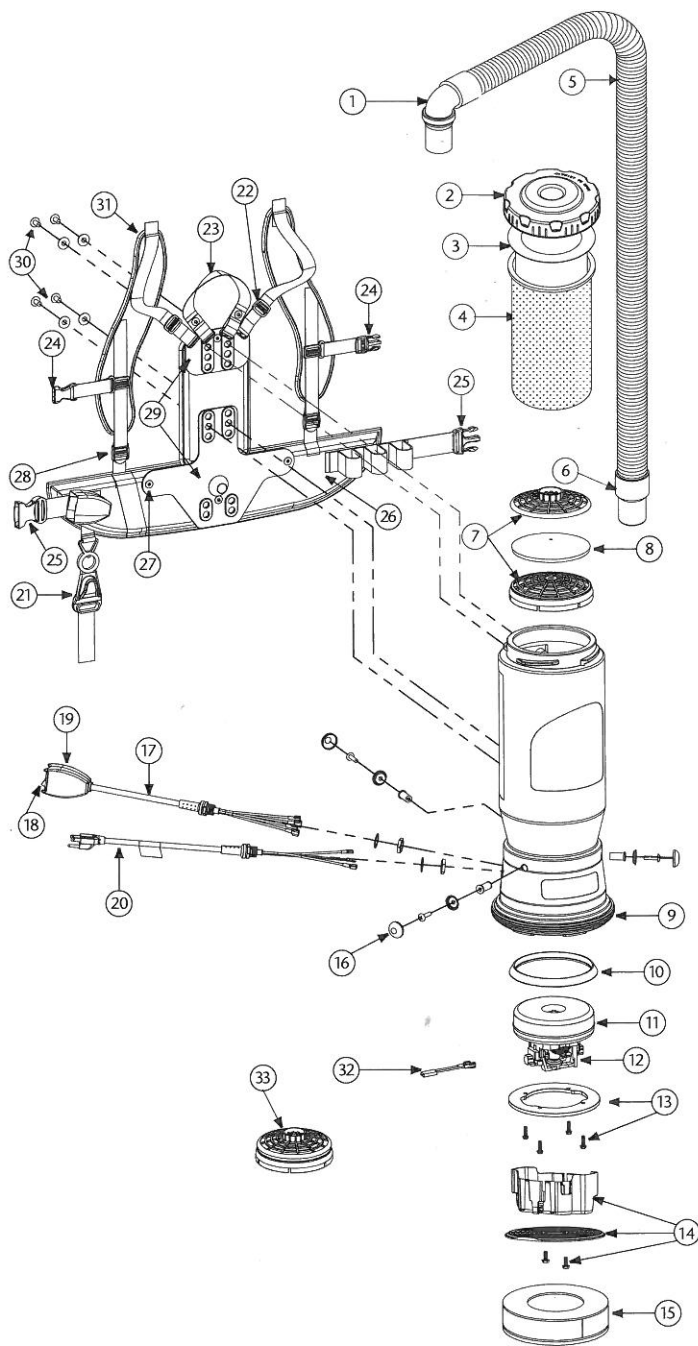

# SUPER QUARTERVAC HEPA PARTS

No.	Product Name	Qty	List Price
1	101928 Replacement Double Swivel Elbow Cuff (Black) 1½"	1 ea.	\$ 9.06
2	106073 Twist Cap (Purple)	1 ea.	28.85
3	100431 Intercept Micro Filter	10/pk	15.60
4	100564 Micro Cloth Filter	1 ea.	24.45
5	103048 Static-Dissipating Hose (Black) w/Cuffs 1½"	1 ea.	24.93
6	100694 Replacement Swivel Cuff (Black) 1½"	1 ea.	5.39
7	100030 Dome Filter w/Foam Media	1 ea.	7.88
8	100343 Foam Filter Media for Dome Filter	1 ea.	1.32
	101220 High Filtration Disk (optional)	2/pk	10.59
9	100586 Bottom Bumper	1 set	7.22
10	100014 Tetraseal	1 ea.	11.81
11	105162 Motor/Fan (120 V) w/Crimps	1 ea.	118.24
	100379 Motor Ground Wire Clamp Set w/Screws	1 set	5.90
	100380 Motor Crimp Set: 4 Female, 4 Male, Ground Crimp Connector	1 set	10.49
12	105164 Carbon Brush Set (Domel)	1 set	20.98
	101720 Carbon Brush Set (Ametek)	1 set	20.98
13	100335 Motor Compression Ring w/Screws	1 set	11.15
	100378 Compression Ring Screws: 4 Screws	1 set	2.95
14	105044 Motor Shroud/Diffuser w/Screw Set: 2 Screws	1 set	22.48
15	105800 Sound Muffler	1 ea.	28.97
16	100368 Motor Mounting System Set: 3 Well Nuts, 3 Bolts, 3 Washers, 3 Covers	1 set	13.11
17	101714 Switch Cord w/Crimps	1 set	16.28
	101610 Switch Cord Assembly (includes: #17, 18, 19)	1 ea.	36.73
18	106066 On/Off Switch (must use with #106287)	1 ea.	7.14
19	101472 Switch Box w/Velcro and New Lamb Switch	1 set	23.60
	106287 Switch Box w/Velcro and Screws	1 ea.	17.61
20	100641 Power Cord Assembly	1 set	19.03
21	102604 Cord Holder	1 ea.	8.77
22	100358 Shoulder Strap Plastic Adjustment Buckle (Top)	1 ea.	.99
23	101737 Carry Handle w/Rivet and Washer Set	1 set	8.54
24	103627 Sternum Strap Buckles (Latch and Keeper)	1 set	2.10
25	106719 Waist Belt Keeper and Latch	1 ea.	11.89
26	100359 Waist Belt (includes: #25)	1 ea.	39.34
27	100375 Barrel Nut Connection Set for Backplate (Replacement)	1 set	5.90
28	100357 Shoulder Strap Plastic Adjustment Buckle (Bottom)	1 ea.	.99
29	105046 Backplate (includes: #27)	1 ea.	26.24
	103166 Backplate System Complete (includes: #21, 23, 26, 29, 30, 31)	1 set	65.58
30	100716 Backplate (Black) Connection Set: 4 Screws w/Washers	1 set	13.11
31	100356 Shoulder Strap Assembly (includes: #22, 24, 28)	1 set	17.05
	100354 Strap Assembly Complete (includes: #26, 31)	1 set	52.47
32	107294 Thermal Protector	1 ea.	14.39
33	106526 Replacement HEPA Dome Filter	1 ea.	11.54
	101678 50' Extension Cord (Not Shown)	1 ea.	32.60