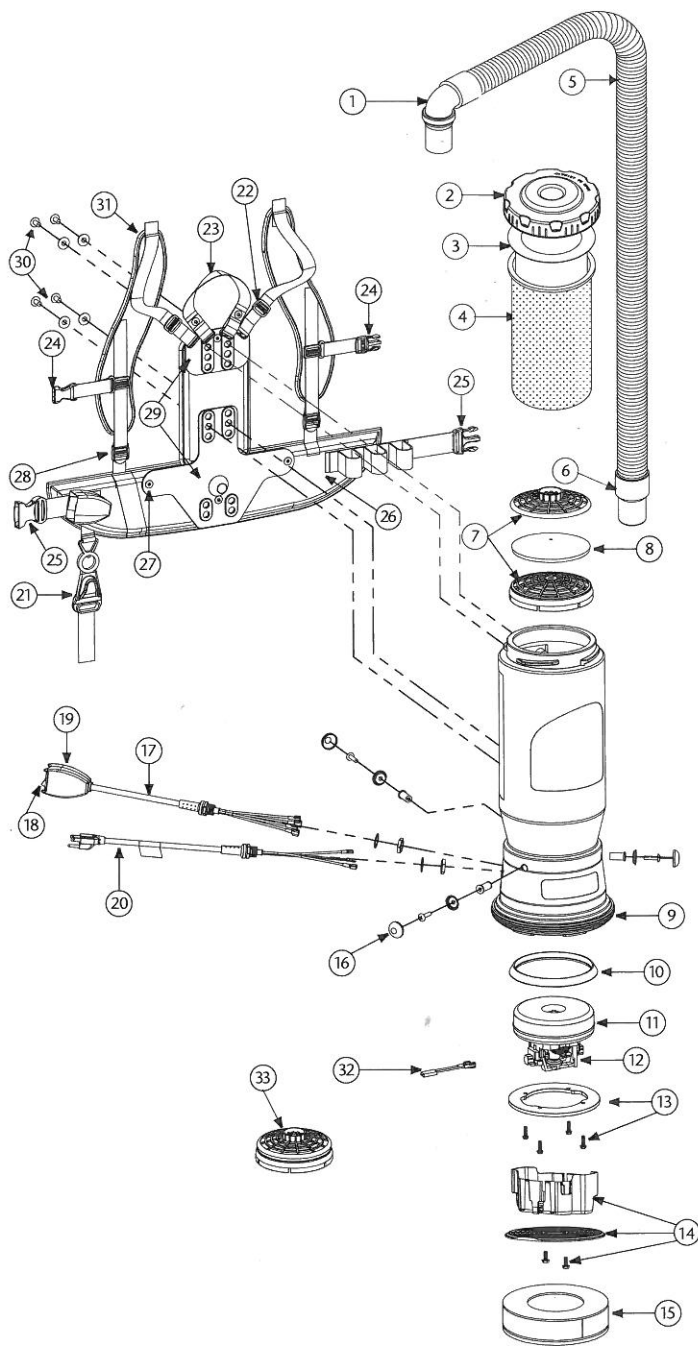

SUPER QUARTERVAC HEPA PARTS

No.	Product Name	Qty	List Price
1	101928 Replacement Double Swivel Elbow Cuff (Black) 1½"	1 ea.	\$ 9.06
2	106073 Twist Cap (Purple)	1 ea.	28.85
3	100431 Intercept Micro Filter	10/pk	15.60
4	100564 Micro Cloth Filter	1 ea.	24.45
5	103048 Static-Dissipating Hose (Black) w/Cuffs 1½"	1 ea.	24.93
6	100694 Replacement Swivel Cuff (Black) 1½"	1 ea.	5.39
7	100030 Dome Filter w/Foam Media	1 ea.	7.88
8	100343 Foam Filter Media for Dome Filter	1 ea.	1.32
	101220 High Filtration Disk (optional)	2/pk	10.59
9	100586 Bottom Bumper	1 set	7.22
10	100014 Tetraseal	1 ea.	11.81
11	105162 Motor/Fan (120 V) w/Crimps	1 ea.	118.24
	100379 Motor Ground Wire Clamp Set w/Screws	1 set	5.90
	100380 Motor Crimp Set: 4 Female, 4 Male, Ground Crimp Connector	1 set	10.49
12	105164 Carbon Brush Set (Domel)	1 set	20.98
	101720 Carbon Brush Set (Ametek)	1 set	20.98
13	100335 Motor Compression Ring w/Screws	1 set	11.15
	100378 Compression Ring Screws: 4 Screws	1 set	2.95
14	105044 Motor Shroud/Diffuser w/Screw Set: 2 Screws	1 set	22.48
15	105800 Sound Muffler	1 ea.	28.97
16	100368 Motor Mounting System Set: 3 Well Nuts, 3 Bolts, 3 Washers, 3 Covers	1 set	13.11
17	101714 Switch Cord w/Crimps	1 set	16.28
	101610 Switch Cord Assembly (includes: #17, 18, 19)	1 ea.	36.73
18	106066 On/Off Switch (must use with #106287)	1 ea.	7.14
19	101472 Switch Box w/Velcro and New Lamb Switch	1 set	23.60
	106287 Switch Box w/Velcro and Screws	1 ea.	17.61
20	100641 Power Cord Assembly	1 set	19.03
21	102604 Cord Holder	1 ea.	8.77
22	100358 Shoulder Strap Plastic Adjustment Buckle (Top)	1 ea.	.99
23	101737 Carry Handle w/Rivet and Washer Set	1 set	8.54
24	103627 Sternum Strap Buckles (Latch and Keeper)	1 set	2.10
25	106719 Waist Belt Keeper and Latch	1 ea.	11.89
26	100359 Waist Belt (includes: #25)	1 ea.	39.34
27	100375 Barrel Nut Connection Set for Backplate (Replacement)	1 set	5.90
28	100357 Shoulder Strap Plastic Adjustment Buckle (Bottom)	1 ea.	.99
29	105046 Backplate (includes: #27)	1 ea.	26.24
	103166 Backplate System Complete (includes: #21, 23, 26, 29, 30, 31)	1 set	65.58
30	100716 Backplate (Black) Connection Set: 4 Screws w/Washers	1 set	13.11
31	100356 Shoulder Strap Assembly (includes: #22, 24, 28)	1 set	17.05
	100354 Strap Assembly Complete (includes: #26, 31)	1 set	52.47
32	107294 Thermal Protector	1 ea.	14.39
33	106526 Replacement HEPA Dome Filter	1 ea.	11.54
	101678 50' Extension Cord (Not Shown)	1 ea.	32.60